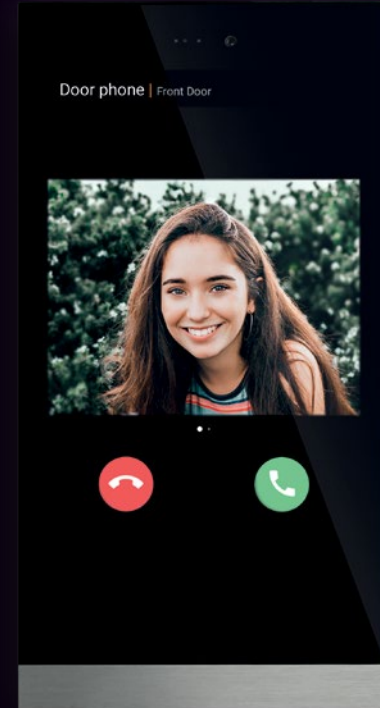

Security

Peace of mind

Comfort is all about feeling safe. We designed Basalte Home to safeguard you and those around you.

Did someone leave the light on? Switch it off from the app, from anywhere you are.

Integration with your door phone and cameras is simple and allows you to monitor and control who enters your home.

Just feel at home, feel safe and comforted.

ellie
brushed aluminium