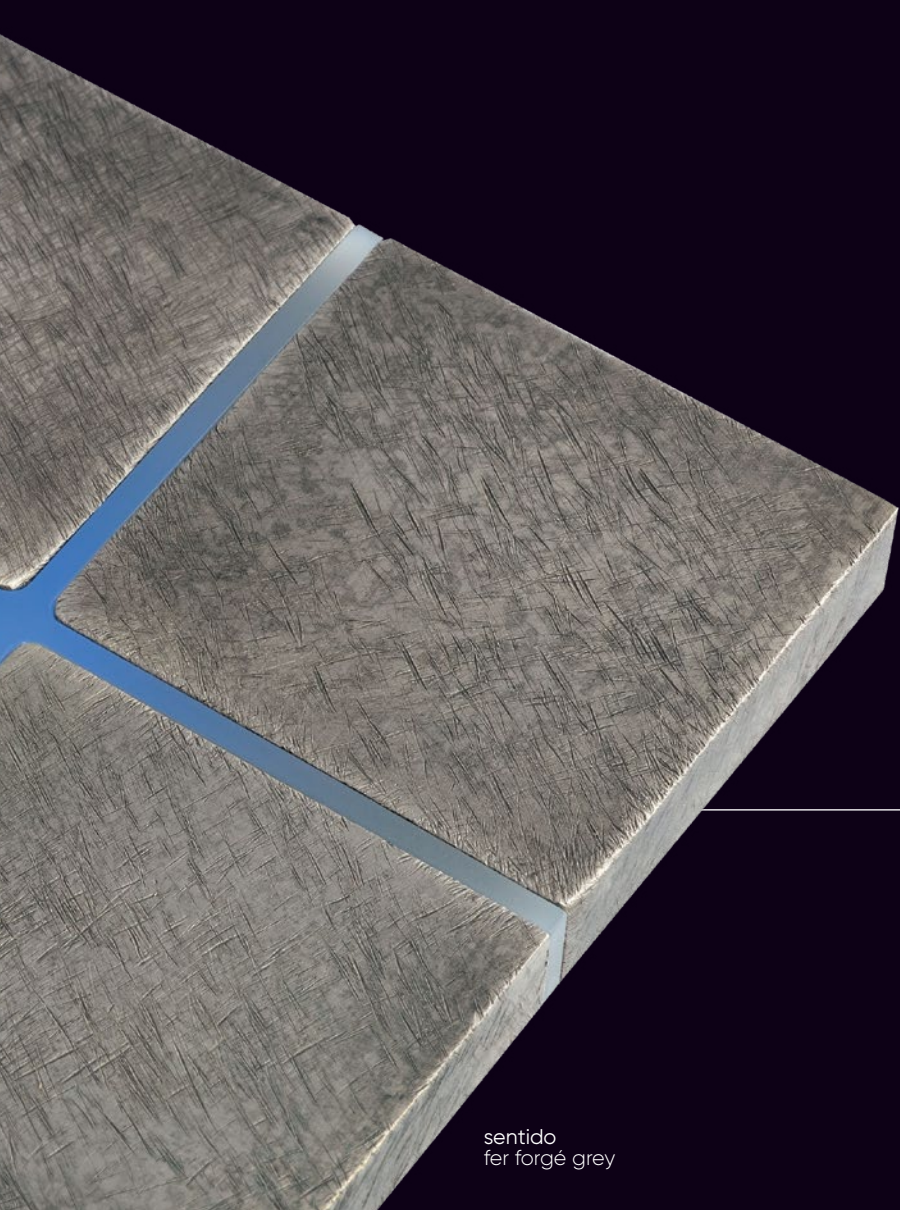

Slim and ergonomic design in timeless brushed black.  
Laser engraved buttons and a touch sensitive screen  
bring you right where you need to be.

miro  
brushed black