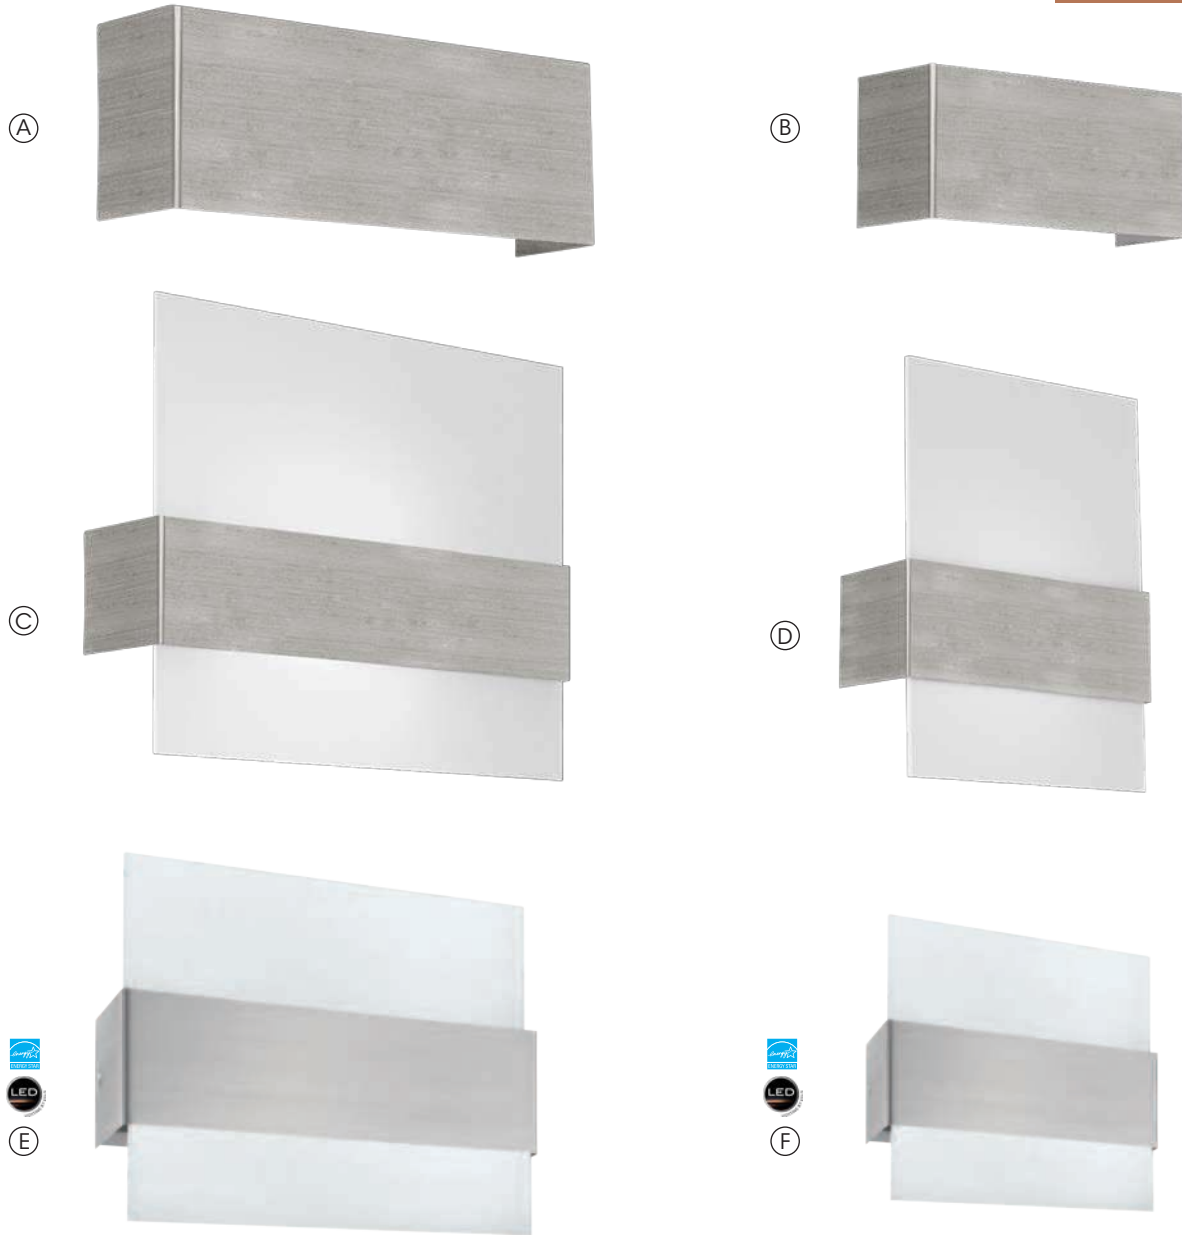

REF#	Model	Finish	Dimension	Canopy/Backplate/Shade/ Glass	Bulb	Glass/ Shade	Details
A	86998A	Matte Nickel	14"L x 3 1/8"W x 4 7/8"H	-	1 x 100W (R7)	Satin	-
B	86996A	Matte Nickel	8 7/8"L x 3 1/8"W x 4 7/8"H	-	1 x 100W (R7)	Satin	-
C	86997A	Matte Nickel	14"L x 3 1/8"W x 11 3/8"H	-	1 x 100W (R7)	Satin	-
D	86995A	Matte Nickel	8 7/8"L x 3 1/8"W x 11 3/8"H	-	1 x 100W (R7)	Satin	-
E	204077A	Matte Nickel	13 7/8"L x 3 1/8"W x 4 1/2"H	S - 13 7/8"L x 3 1/8"W x 4 1/2"H	3 x 7.4W (LED)	White Satin	Integrated LED, 1980LM, 3000K, Warm White
F	204076A	Matte Nickel	8 7/8"L x 3 1/8"W x 4 1/2"H	S - 8 7/8"L x 3 1/8"W x 4 1/2"H	2 x 8.10W (LED)	White Satin	Integrated LED, 1320LM, 3000K, Warm White

= Dimmable
= Wet/Outdoor
C = Canopy
S = Shade
BP = Back Plate
G = Glass
CI = Canopy Inside
CO = Canopy Outside
IG/OG = Inner/Outer Glass