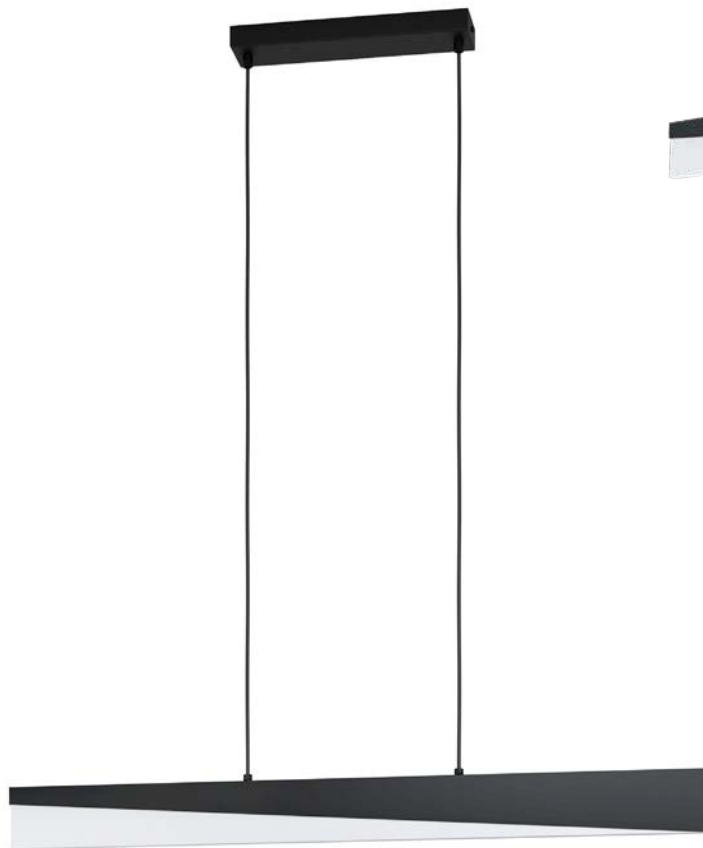

Ⓐ

REF#	Model	Finish	Dimension	Canopy/Backplate/Shade/ Glass	Bulb	Glass/ Shade	Details
A	99561A	Structured Black	33 3/4"L x 3 1/8"W x 4 3/8"H	C - 6 7/8"L x 3 1/8"W x 1 5/8"H S - 33 3/4"L x 3 1/8"W x 4 3/8"H	2 x 11W (LED)	White Acrylic	Integrated LED, Warm White, Dimmer compatible, Dimmer not included, 2700L, 3000K, CRI - 80
B	99562A	Structured Black	31 1/4"L x 5/8"W x 2 3/4"H Canopy to bottom: 77 3/8" Wire height: 72"	C - 11 1/8"L x 3 1/8"W x 1 5/8"H S - 31 1/4"L x 5/8"W x 2 3/4"H	1 x 27W (LED)	White Acrylic	Adjustable hanging height, Integrated LED, Warm White, Dimmer compatible, Dimmer not included, 3850L, 3000K, CRI - 80
C	99564A	Structured Black	5 1/8"L x 5 7/8"W x 16 1/8"H	Base - 5 1/2"L x 5 7/8"W x 5/8"H S - 5/8" L x 2 3/4" W x 15 1/2" H	1 x 9W (LED)	White Acrylic	Integrated LED, Warm White, Dimmer compatible, Dimmer not included, 1050L, 3000K, CRI - 90

= Dimmable

= Wet/Outdoor

C = Canopy

S = Shade

BP = Back Plate

G = Glass

CI = Canopy Inside

CO = Canopy Outside

IG/OG = Inner/Outer Glass