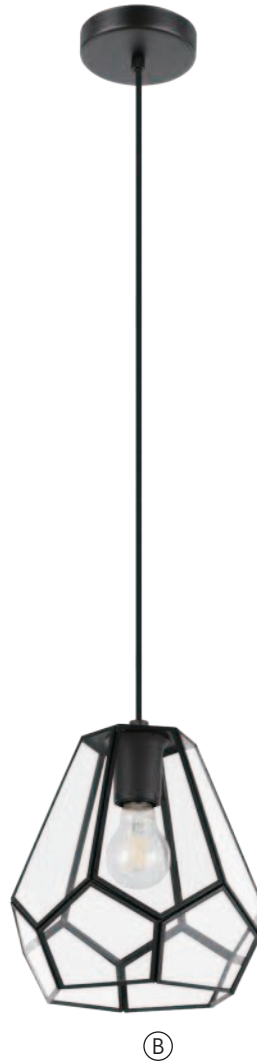

REF#	Model	Finish	Dimension	Canopy/Backplate/Shade/ Glass	Bulb	Glass/ Shade	Details
A	205843A	Matte Black	15"L x 15"W x 68 5/7" H	C: 4 3/5"L x 4 3/5"W x 1 1/6"H S: 14 3/8"D x 15" H	1 x 60W (M)	Metal	Adjustable hanging length, LED/Dimmer Compatible, Dimmer not included, 3-12, 2-6, 2-3, Rods
B	43643A	Matte Black	9"L x 9"W x 72" H Max Height: 83 1/2" Open at bottom: 6 1/4" D	C: 4 1/2"L x 4 1/2"W x 1"H S: 9"L x 9"L x 9 1/2" H	1 x 60W (M)	Metal	Adjustable hanging length, LED/Dimmer Compatible, Dimmer not included,
C	43645A	Matte Black	5 3/4"L x 7 5/8"W x 8 1/8"H	BP: 4 3/8"L x 1"W x 4 3/8"H S: 5 5/7"L x 5 5/7"W x 6 1/4"H	1 x 60W (M)	Metal	LED/Dimmer Compatible, Dimmer not included,
D	43646A	Matte Black	5 1/8"L x 7 1/2"W x 19 7/8" H	Base: 5 1/8"L x 7 1/2"W x 1/2"H S: 5 3/4"L x 5 3/4"L x 6 1/4" H	1 x 60W (M)	Metal	52" black cord, On/Off switch

= Dimmable = Wet/Outdoor **C** = Canopy **S** = Shade **BP** = Back Plate **G** = Glass **CI** = Canopy Inside **CO** = Canopy Outside **IG/OG** = Inner/Outer Glass