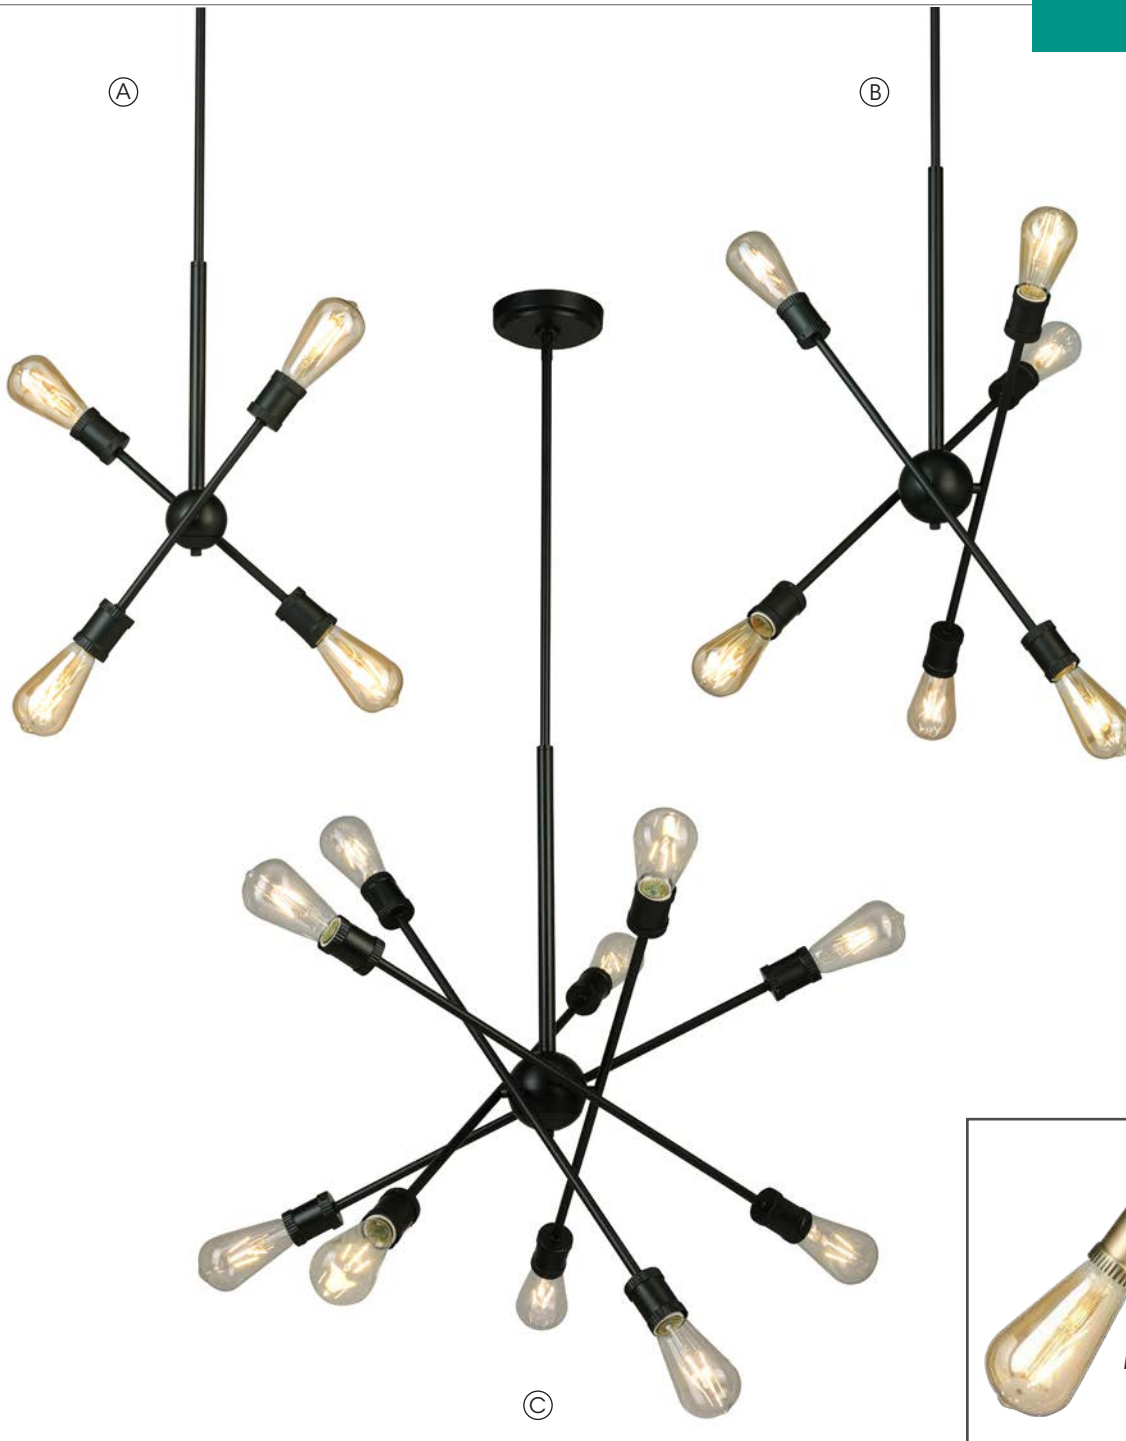

REF#	Model	Finish	Dimension	Canopy/Backplate/Shade/Glass	Bulb	Glass/Shade	Details
A	203945A	Black	14 3/4"W x 57 7/8"H	5 1/5" L x 5 1/5" W x 1" H	4 x 60W (M)	-	Adjustable Arms, LED Compatible, Dimmer Compatible, Adjustable Hanging Length
B	203946A	Black	23"W x 61 5/8"H	5 1/5" L x 5 1/5" W x 1" H	6 x 60W (M)	-	Adjustable Arms, LED Compatible, Dimmer Compatible, Adjustable Hanging Length
C	203947A	Black	26 8/9"W x 61 5/8"H	5 1/5" L x 5 1/5" W x 1" H	10 x 60W (M)	-	Adjustable Arms, LED Compatible, Dimmer Compatible, Adjustable Hanging Length

= Dimmable = Wet/Outdoor **C** = Canopy **S** = Shade **BP** = Back Plate **G** = Glass **CI** = Canopy Inside **CO** = Canopy Outside **IG/OG** = Inner/Outer Glass