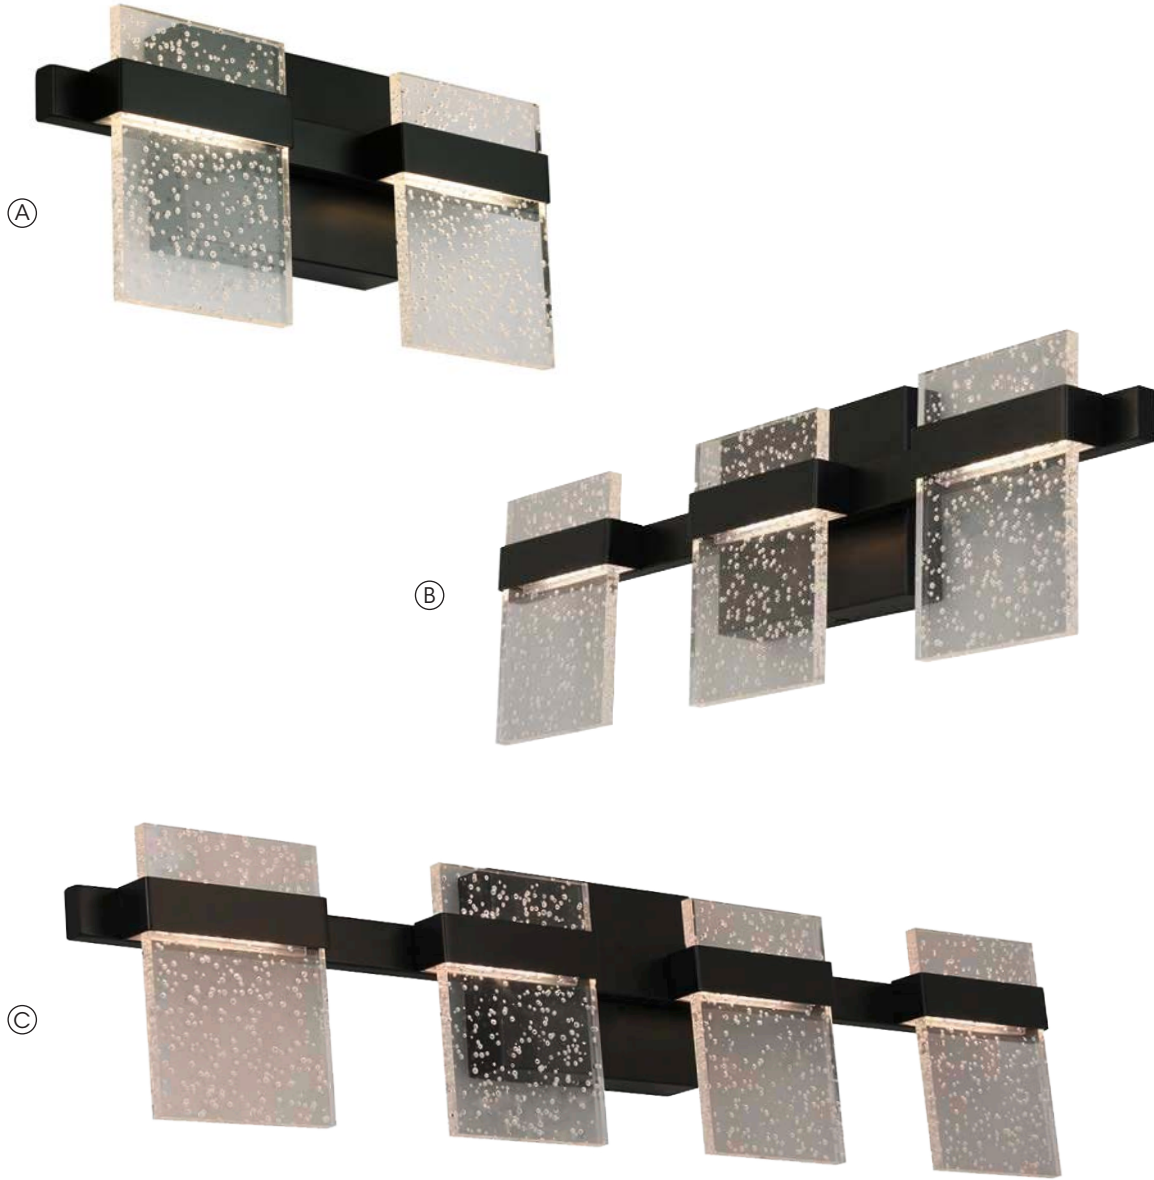

REF#	Model	Finish	Dimension	Canopy/ Backplate/Shade/Glass	Bulb	Glass/Shade	Details
A	204484A	Black	14 3/4"L x 3 1/8"W x 7 1/8"H	BP - 6 5/8" L x 3/4" W x 5" H S - 4 1/2" L x 1/2" W x 6" H	2 x 10W (LED)	Acrylic (Clear Seedy)	LED Integrated, 1200LM, 3000K, CRI - 90, Warm White, Dimmer not included,
B	204486A	Black	22 3/4"L x 3 1/8"W x 7 1/8"H	BP - 6 5/8" L x 3/4" W x 5" H S - 4 1/2" L x 1/2" W x 6" H	3 x 10W (LED)	Acrylic Glass (Clear Seedy)	LED Integrated, 1800LM, 3000K, CRI - 90, Warm White, Dimmer not included,
C	204488A	Black	30 3/4"L x 3 1/8"W x 7 1/8"H	BP - 6 5/8" L x 3/4" W x 5" H S - 4 1/2" L x 1/2" W x 6" H	4 x 10W (LED)	Acrylic Glass (Clear Seedy)	LED Integrated, 2400LM, 3000K, CRI - 90, Warm White, Dimmer not included,

= Dimmable = Wet/Outdoor **C** = Canopy **S** = Shade **BP** = Back Plate **G** = Glass **CI** = Canopy Inside **CO** = Canopy Outside **IG/OG** = Inner/Outer Glass