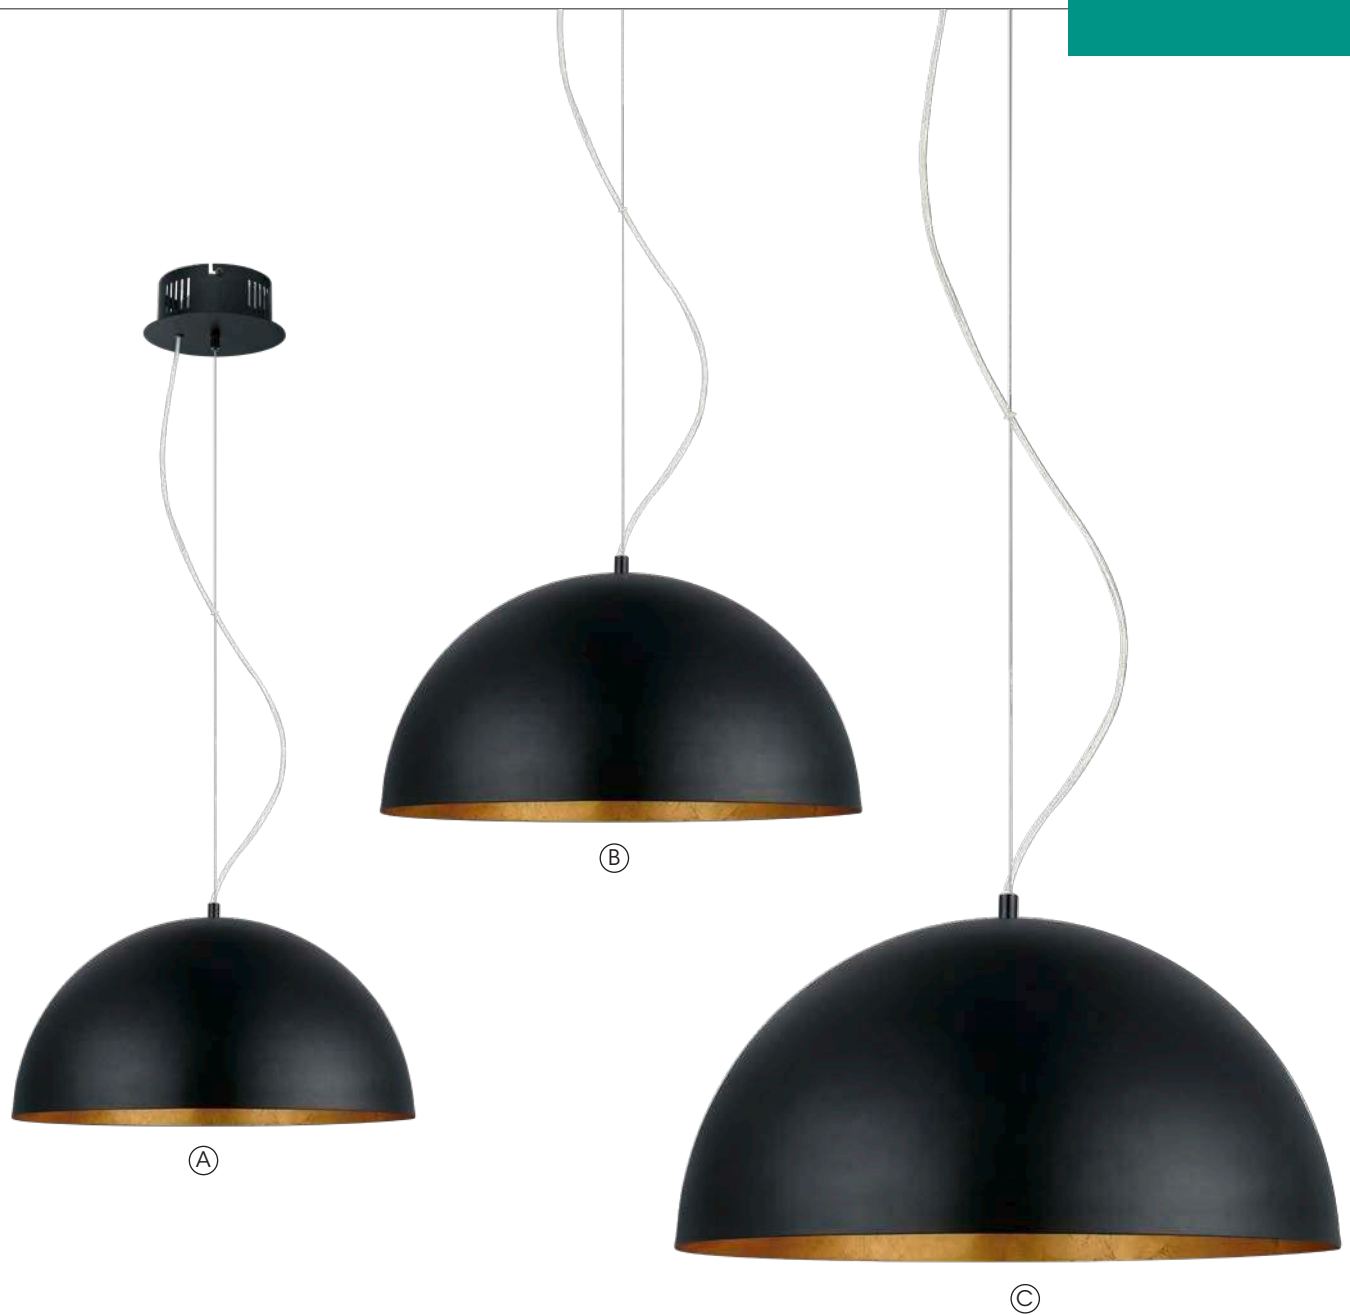

REF#	Model	Finish	Dimension	Canopy/Backplate/ Shade	Bulb	Glass/Shade	Details
A	94228A	Black & Gold	21"D x 72"H	C: 6 3/8"D x 2 3/8"H S: 21"D x 10 3/8"H	1 x 22.5 (LED)	Black + Gold	Integrated LED, 2230LM, 3000K, Adjustable Hanging Height,
B	201294A	Black & Gold	23 5/8"D x 72"H	C: 6 3/8"D x 2 3/8"H S: 23 5/8"D x 16"H	1 x 22.5 (LED)	Black + Gold	Integrated LED, 2230LM, 3000K, Adjustable Hanging Height,
C	201295A	Black & Gold	31 1/2"D x 72"H	C: 6 3/8"D x 2 3/8"H S: 31 1/2"D x 16"H	1 x 22.5 (LED)	Black + Gold	Integrated LED, 2230LM, 3000K, Adjustable Hanging Height,

= Dimmable
= Wet/Outdoor
C = Canopy
S = Shade
BP = Back Plate
G = Glass
CI = Canopy Inside
CO = Canopy Outside
IG/OG = Inner/Outer Glass