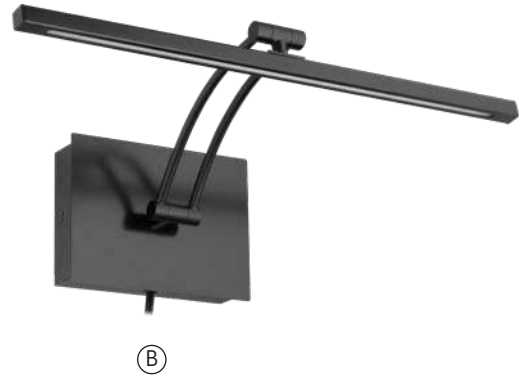

 = Dimmable  
  = Wet/Outdoor  
**C** = Canopy  
**S** = Shade  
**BP** = Back Plate  
**G** = Glass  
**CI** = Canopy Inside  
**CO** = Canopy Outside  
**IG/OG** = Inner/Outer Glass

REF#	Model	Finish	Dimension	Canopy/Backplate/Shade/ Glass	Bulb	Glass/ Shade	Details
A	202068A	Matte Nickel	18 1/4"L x 7 3/8"H x 9 1/4" E	BP - 6 3/4"L x 1 1/2"W x 5"H	2 x 3.4W (LED)	-	On/Off Switch, 1965LM, 3000K, Integrated LED, Adjustable Arm and head 
C	202071A	Matte Black	18 1/4"L x 7 3/8"H x 9 1/4" E	BP - 6 3/4"L x 1 1/2"W x 5"H	2 x 3.4W (LED)	-	On/Off Switch, 1965LM, 3000K, Integrated LED, Adjustable Arm and head 
C	202074A	Matte Black	24 1/4"L x 7 3/8"H x 9 1/4" E	BP - 6 3/4"L x 1 1/2"W x 5"H	1 x 26.5W (LED)	-	On/Off Switch, 2915LM, 3000K, Integrated LED Adjustable Arm and head 