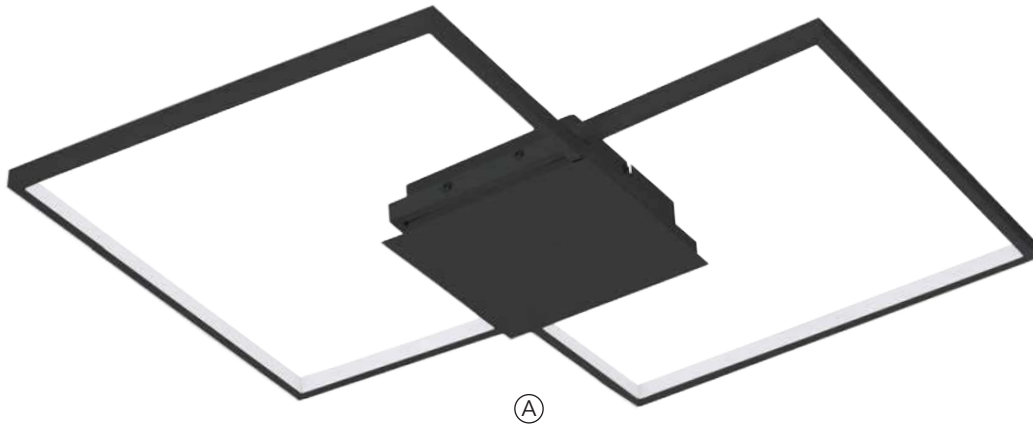

= Dimmable

**C** = Canopy

**S** = Shade

**BP** = Back Plate

**G** = Glass

**CI** = Canopy Inside

**CO** = Canopy Outside

**IG/OG** = Inner/Outer Glass