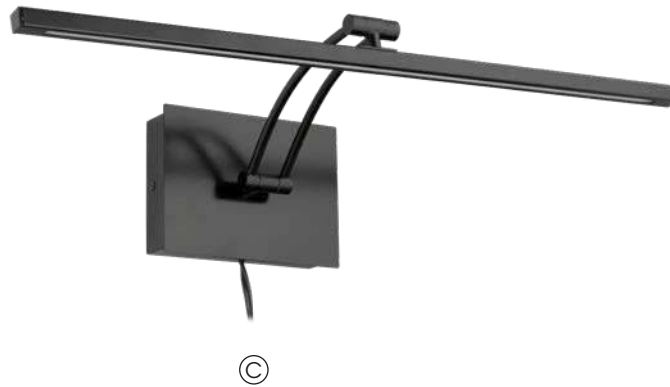

 = Dimmable  
  = Wet/Outdoor  
**C** = Canopy  
**S** = Shade  
**BP** = Back Plate  
**G** = Glass  
**CI** = Canopy Inside  
**CO** = Canopy Outside  
**IG/OG** = Inner/Outer Glass

REF#	Model	Finish	Dimension	Canopy/Backplate/Shade/ Glass	Bulb	Glass/ Shade	Details
A	202068A	Matte Nickel	18 1/4"L x 7 3/8"H x 9 1/4" E	BP - 6 3/4"L x 1 1/2"W x 5"H	2 x 3.4W (LED)	-	On/Off Switch, 1965LM, 3000K, Integrated LED, Adjustable Arm and head 
C	202071A	Matte Black	18 1/4"L x 7 3/8"H x 9 1/4" E	BP - 6 3/4"L x 1 1/2"W x 5"H	2 x 3.4W (LED)	-	On/Off Switch, 1965LM, 3000K, Integrated LED, Adjustable Arm and head 
C	202074A	Matte Black	24 1/4"L x 7 3/8"H x 9 1/4" E	BP - 6 3/4"L x 1 1/2"W x 5"H	1 x 26.5W (LED)	-	On/Off Switch, 2915LM, 3000K, Integrated LED Adjustable Arm and head 