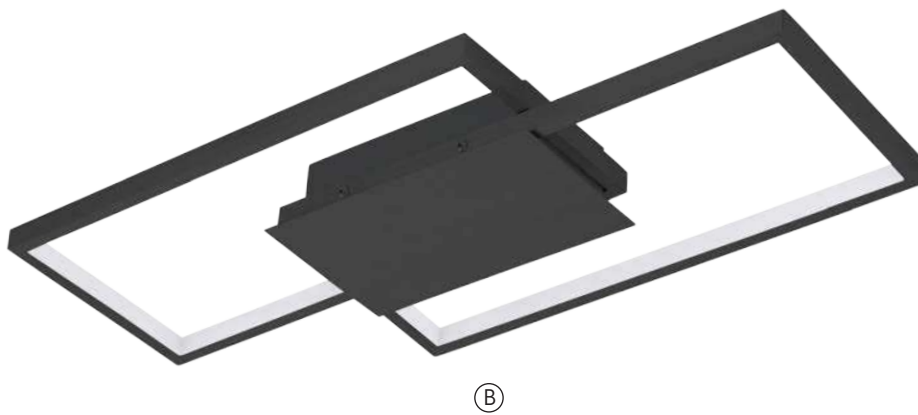

= Dimmable

**C** = Canopy

**S** = Shade

**BP** = Back Plate

**G** = Glass

**CI** = Canopy Inside

**CO** = Canopy Outside

**IG/OG** = Inner/Outer Glass