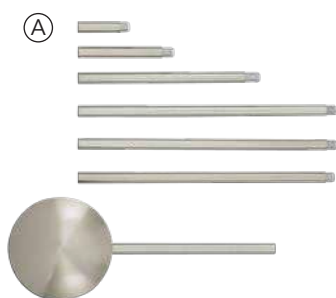

REF#	Model	Finish	Dimension	Extension Sizes	Details
A	88969A	Matte Nickel	4 3/4"W x 62"L	4 - 11 7/8", 1 - 7 7/8", 1 - 4", 1 - 2"	Electrical Box Extension
B	92288A	White	4 3/4"W x 62"L	4 - 11 7/8", 1 - 7 7/8", 1 - 4", 1 - 2"	Electrical Box Extension
C	204821A	Black	4 3/4"W x 62"L	4 - 11 7/8", 1 - 7 7/8", 1 - 4", 1 - 2"	Electrical Box Extension