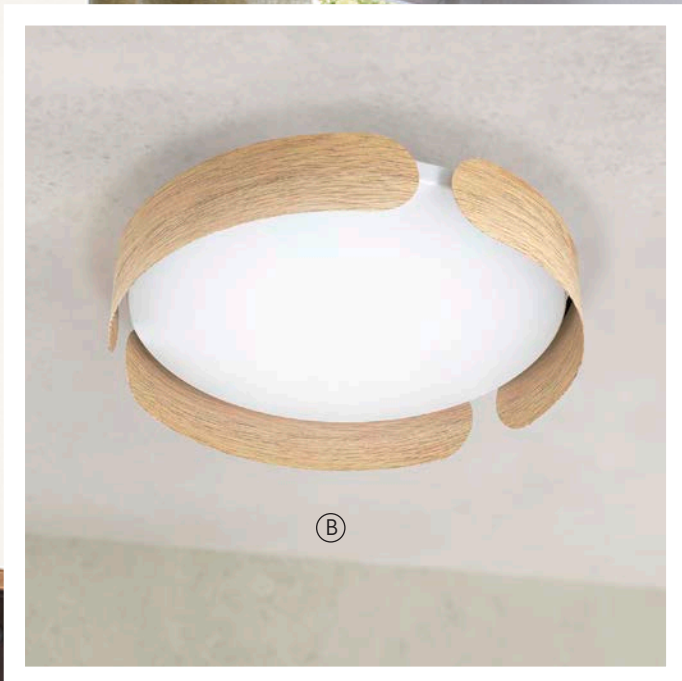

Ⓑ

REF#	Model	Finish	Dimension	Canopy/Backplate/ Shade/Glass	Bulb	Glass/ Shade	Details
A	99621A	Black	13 3/4"L x 13 3/4"W x 3"H	C: 4 1/2"L x 4 1/2"W x 1"H S: 13"L x 13"W x 3"H	1 x 24W (LED)	White Acrylic	Integrated LED, 2050L, 3000K, CRI - 80,
B	205421A	Brown	13 3/4"L x 13 3/4"W x 3"H	C: 4 1/2"L x 4 1/2"W x 1"H S: 13"L x 13"W x 3"H	1 x 24W (LED)	White Acrylic	Integrated LED, 2050L, 3000K, CRI - 80,

= Dimmable C = Canopy S = Shade BP = Back Plate G = Glass CI = Canopy Inside CO = Canopy Outside IG/OG = Inner/Outer Glass