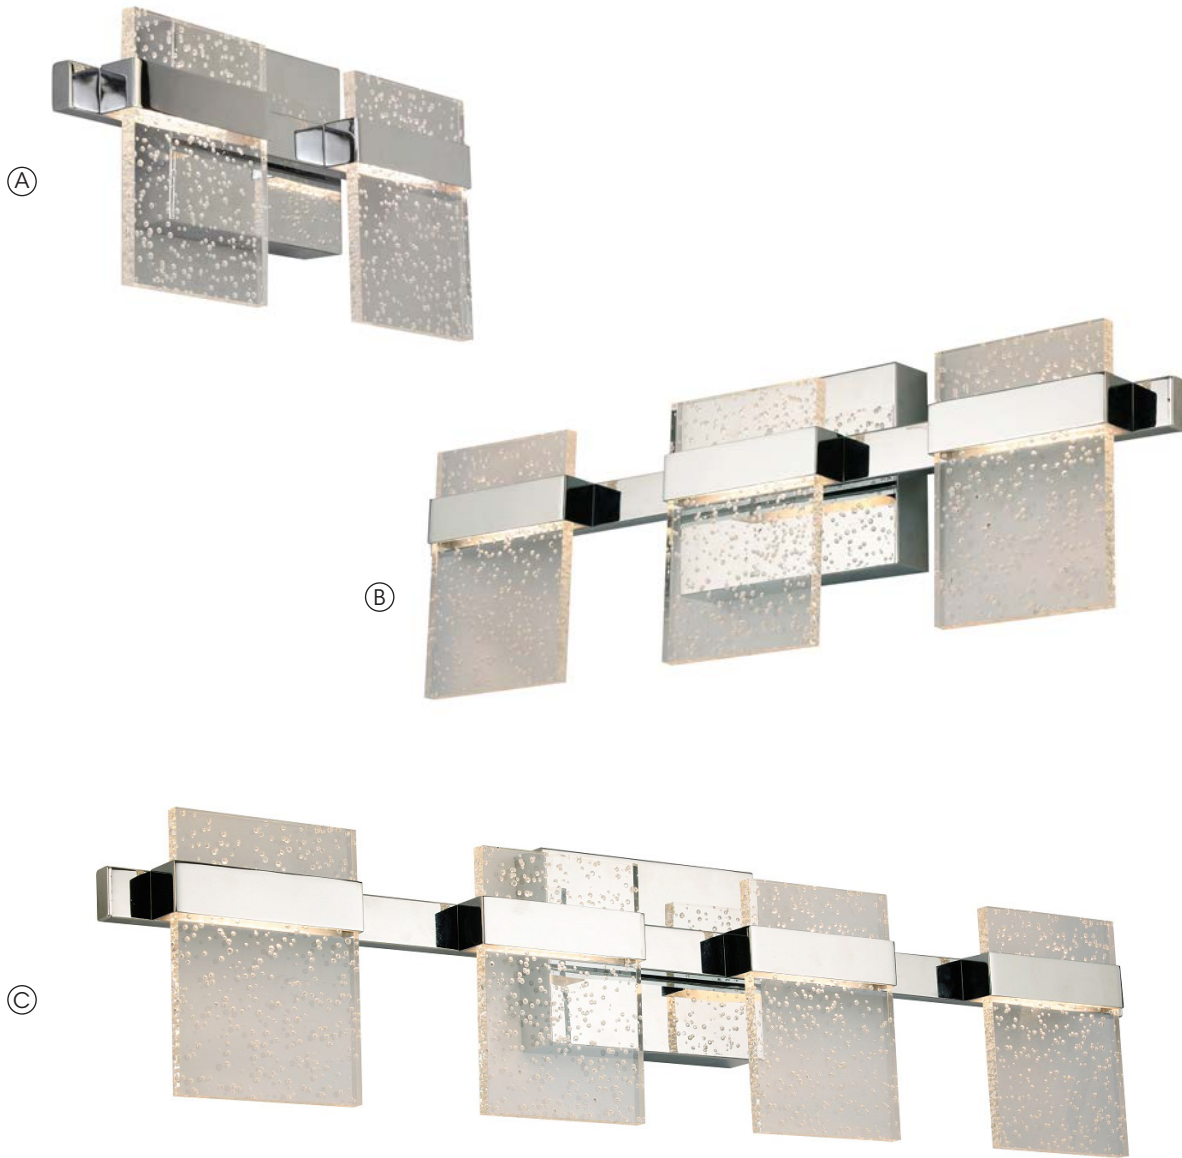

REF#	Model	Finish	Dimension	Canopy/ Backplate/Shade/Glass	Bulb	Glass/Shade	Details
A	204483A	Chrome	14 3/4"L x 3 1/8"W x 7 1/8"H	BP - 6 5/8" L x 3/4" W x 5" H S - 4 1/2" L x 1/2" W x 6" H	2 x 10W (LED)	Acrylic (Clear Seedy)	LED Integrated, 1200LM, 3000K, CRI - 90, Warm White, Dimmer not included,
B	204485A	Chrome	22 3/4"L x 3 1/8"W x 7 1/8"H	BP - 6 5/8" L x 3/4" W x 5" H S - 4 1/2" L x 1/2" W x 6" H	3 x 10 W (LED)	Acrylic Glass (Clear Seedy)	LED Integrated, 1800LM, 3000K, CRI - 90, Warm White, Dimmer not included,
C	204487A	Chrome	30 3/4"L x 3 1/8"W x 7 1/8"H	BP - 6 5/8" L x 3/4" W x 5" H S - 4 1/2" L x 1/2" W x 6" H	4 x 10W (LED)	Acrylic Glass (Clear Seedy)	LED Integrated, 2400LM, 3000K, CRI - 90, Warm White, Dimmer not included,

= Dimmable = Wet/Outdoor **C** = Canopy **S** = Shade **BP** = Back Plate **G** = Glass **CI** = Canopy Inside **CO** = Canopy Outside **IG/OG** = Inner/Outer Glass