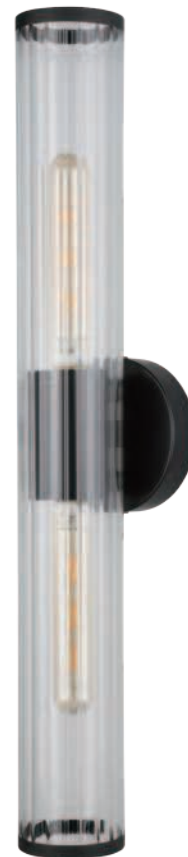

**IG/OG** = Inner/Outer Glass

(A)

(B)

REF#	Model	Finish	Dimension	Canopy/Backplate/Shade/ Glass	Bulb	Glass/Shade	Details
A	204541A	Chrome	24"L x 3 1/4"W x 4 3/4"H Extends - 3 1/4"	<b>BP</b> - 4 5/7"L x 1"W x 4 5/7"H <b>S</b> - 24"L x 3 1/4"W x 4 1/4"H	2 x 40W (T10)	Clear Ribbed	Bulbs not included
B	204539A	Black	24"L x 3 1/4"W x 4 3/4"H Extends - 3 1/4"	<b>BP</b> - 4 5/7"L x 1"W x 4 5/7"H <b>S</b> - 24"L x 3 1/4"W x 4 1/4"H	2 x 40W (T10)	Clear Ribbed	Bulbs not included