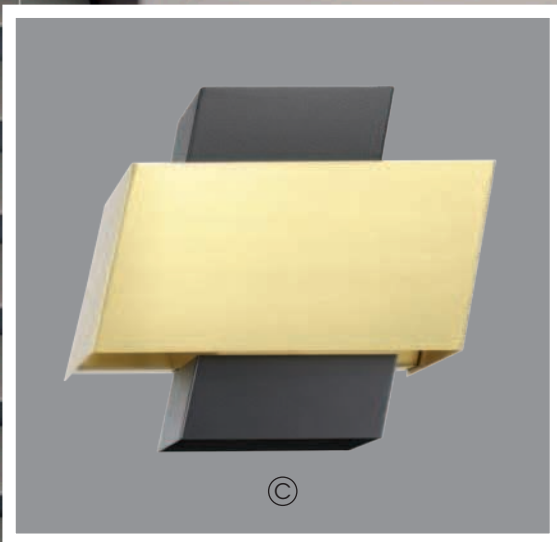

Ⓒ

REF#	Model	Finish	Dimension	Canopy/Backplate/Shade/Glass	Bulb	Glass/Shade	Details
A	205846A	White and Brushed Brass	8 5/8"L x 4 1/8"W x 9 5/8"H	Back Plate: 8 5/8"L x 2 3/4"W x 4 6/8"H	1 x 60W (M)	-	LED/Dimmer Compatible, Bulb not included
B	205838A	Black and Brushed Nickel	8 5/8"L x 4 1/8"W x 9 5/8"H	Back Plate: 8 5/8"L x 2 3/4"W x 4 6/8"H	1 x 60W (M)	-	LED/Dimmer Compatible, Bulb not included
C	205839A	Black and Brushed Brass	8 5/8"L x 4 1/8"W x 9 5/8"H	Back Plate: 8 5/8"L x 2 3/4"W x 4 6/8"H	1 x 60W (M)	-	LED/Dimmer Compatible, Bulb not included

= Dimmable = Wet/Outdoor **C** = Canopy **S** = Shade **BP** = Back Plate **G** = Glass **CI** = Canopy Inside **CO** = Canopy Outside **IG/OG** = Inner/Outer Glass