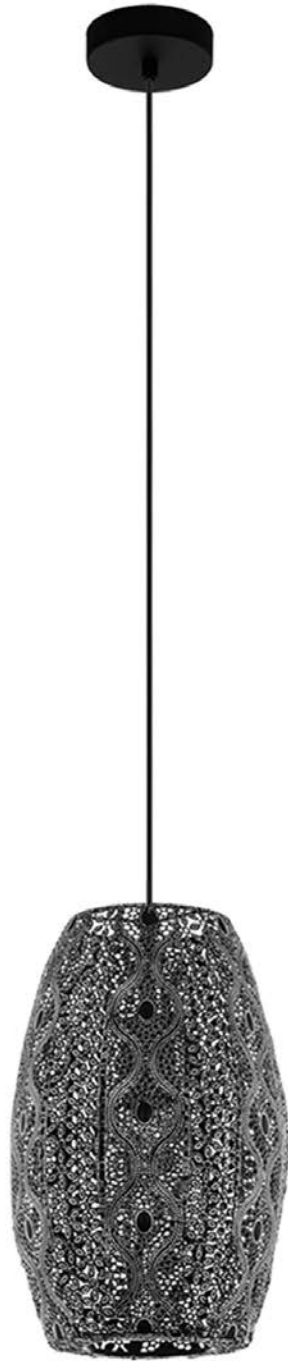

Ⓐ

REF#	Model	Finish	Dimension	Canopy/Backplate/ Shade/Glass	Bulb	Details
A	43391A	Antique Black	8 7/8"L x 8 7/8"W x 15 7/8"H Canopy to Bottom: 87 7/8"H	C: 5" L x 5" W x 1" H	1 x 60W (M)	Adjustable Hanging Length, LED/Dimmer Compatible
B	43392A	Antique Black	7 1/8"L x 7 1/8"W x 12 7/8"H	Base: 4 3/4" D x .5/8"H	1 x 60W (M)	LED/Dimmer Compatible, 52" Cord

= Dimmable
= Wet/Outdoor
C = Canopy
S = Shade
BP = Back Plate
G = Glass
CI = Canopy Inside
CO = Canopy Outside
IG/OG = Inner/Outer Glass