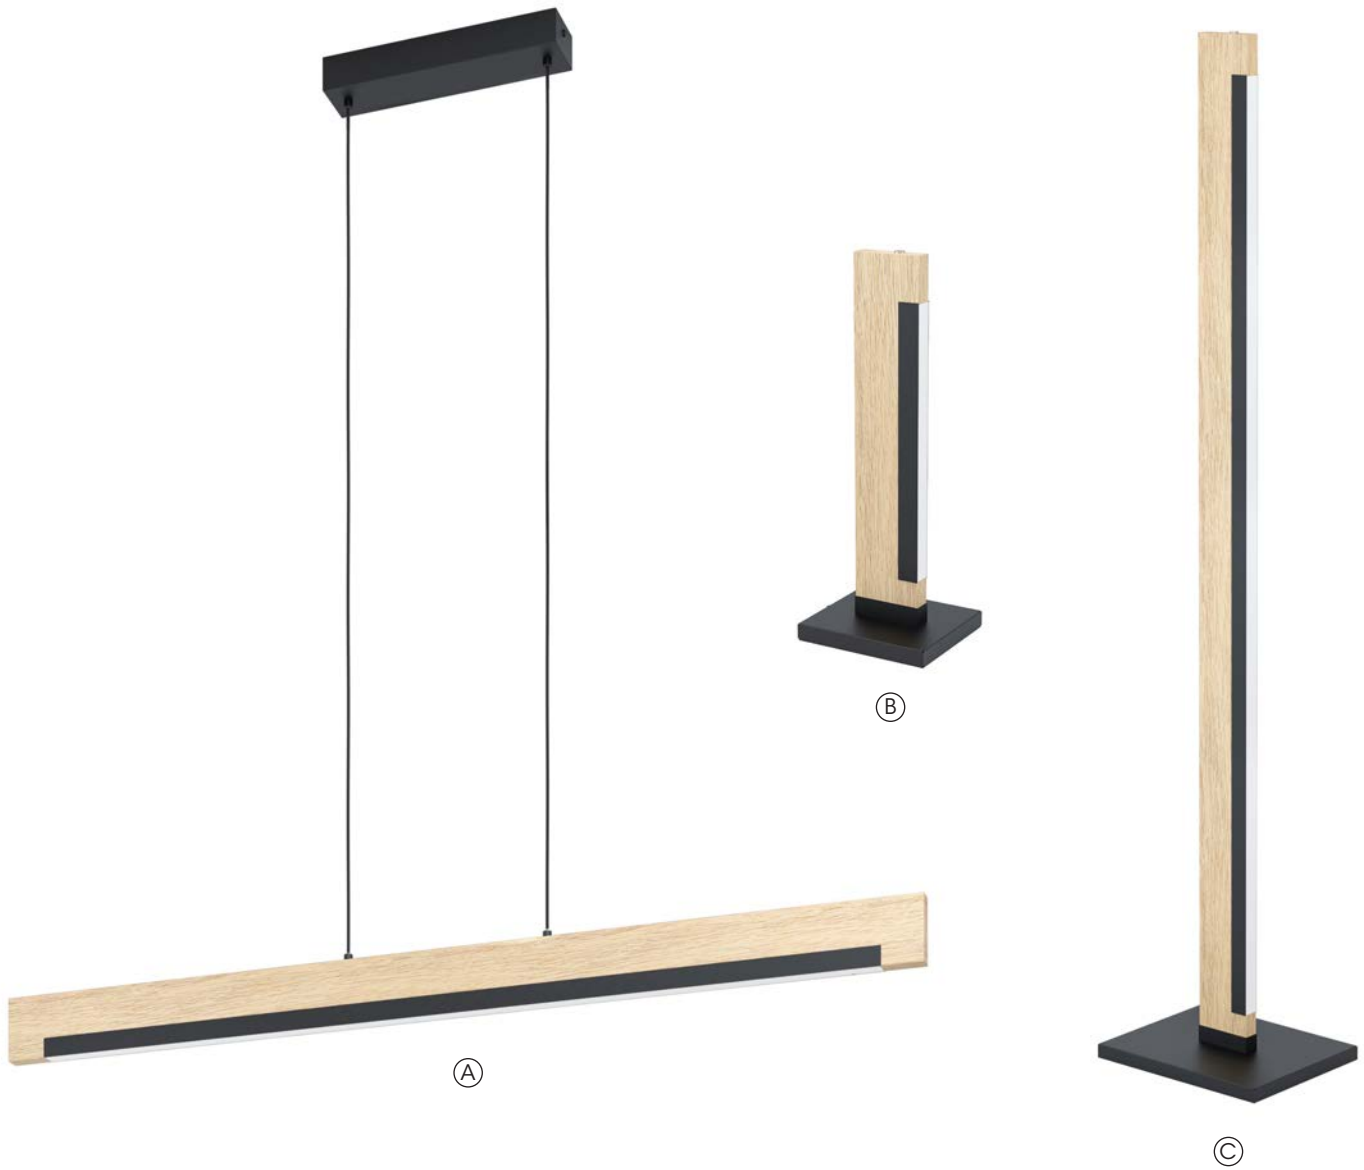

REF#	Model	Finish	Dimension	Canopy/Backplate/Shade/ Glass	Bulb	Details
A	99293A	Black, Wood	43 1/4"L x 2 3/8"W x 5 3/8"H Canopy to Bottom: 77 3/8"H	C: 12 5/8" L x 4 3/8" W x 1 5/8" H S: 43 3/8"L x 2 3/8"W x 5 3/8"H	1 x 25W (LED)	Adjustable Hanging Length, Integrated LED, Dimmer Compatible 3100L, 3000K, CRI-80
B	99295A	Black, Wood	5 1/8"L x 5 7/8"W x 16"H	Base: 5 1/8" L x 5 1/2" W x 1" H S: 5 1/8"L x 5 7/8"W x 16"H	1 x 6.5W (LED)	Integrated LED, Touch Dimmer, 800L, 3000K, CRI-80, 52" Cord
C	99296A	Black, Wood	7 7/8"L x 9 7/8"W x 49 5/8"H	Base: 7 7/8" L x 7 7/8" W x 1" H S: 7 7/8"L x 9 7/8"W x 49 5/8"H	1 x 22W (LED)	Integrated LED, Touch Dimmer, 2400L, 3000K, CRI-80, 52" Cord

= Dimmable
= Wet/Outdoor
C = Canopy
S = Shade
BP = Back Plate
G = Glass
CI = Canopy Inside
CO = Canopy Outside
IG/OG = Inner/Outer Glass