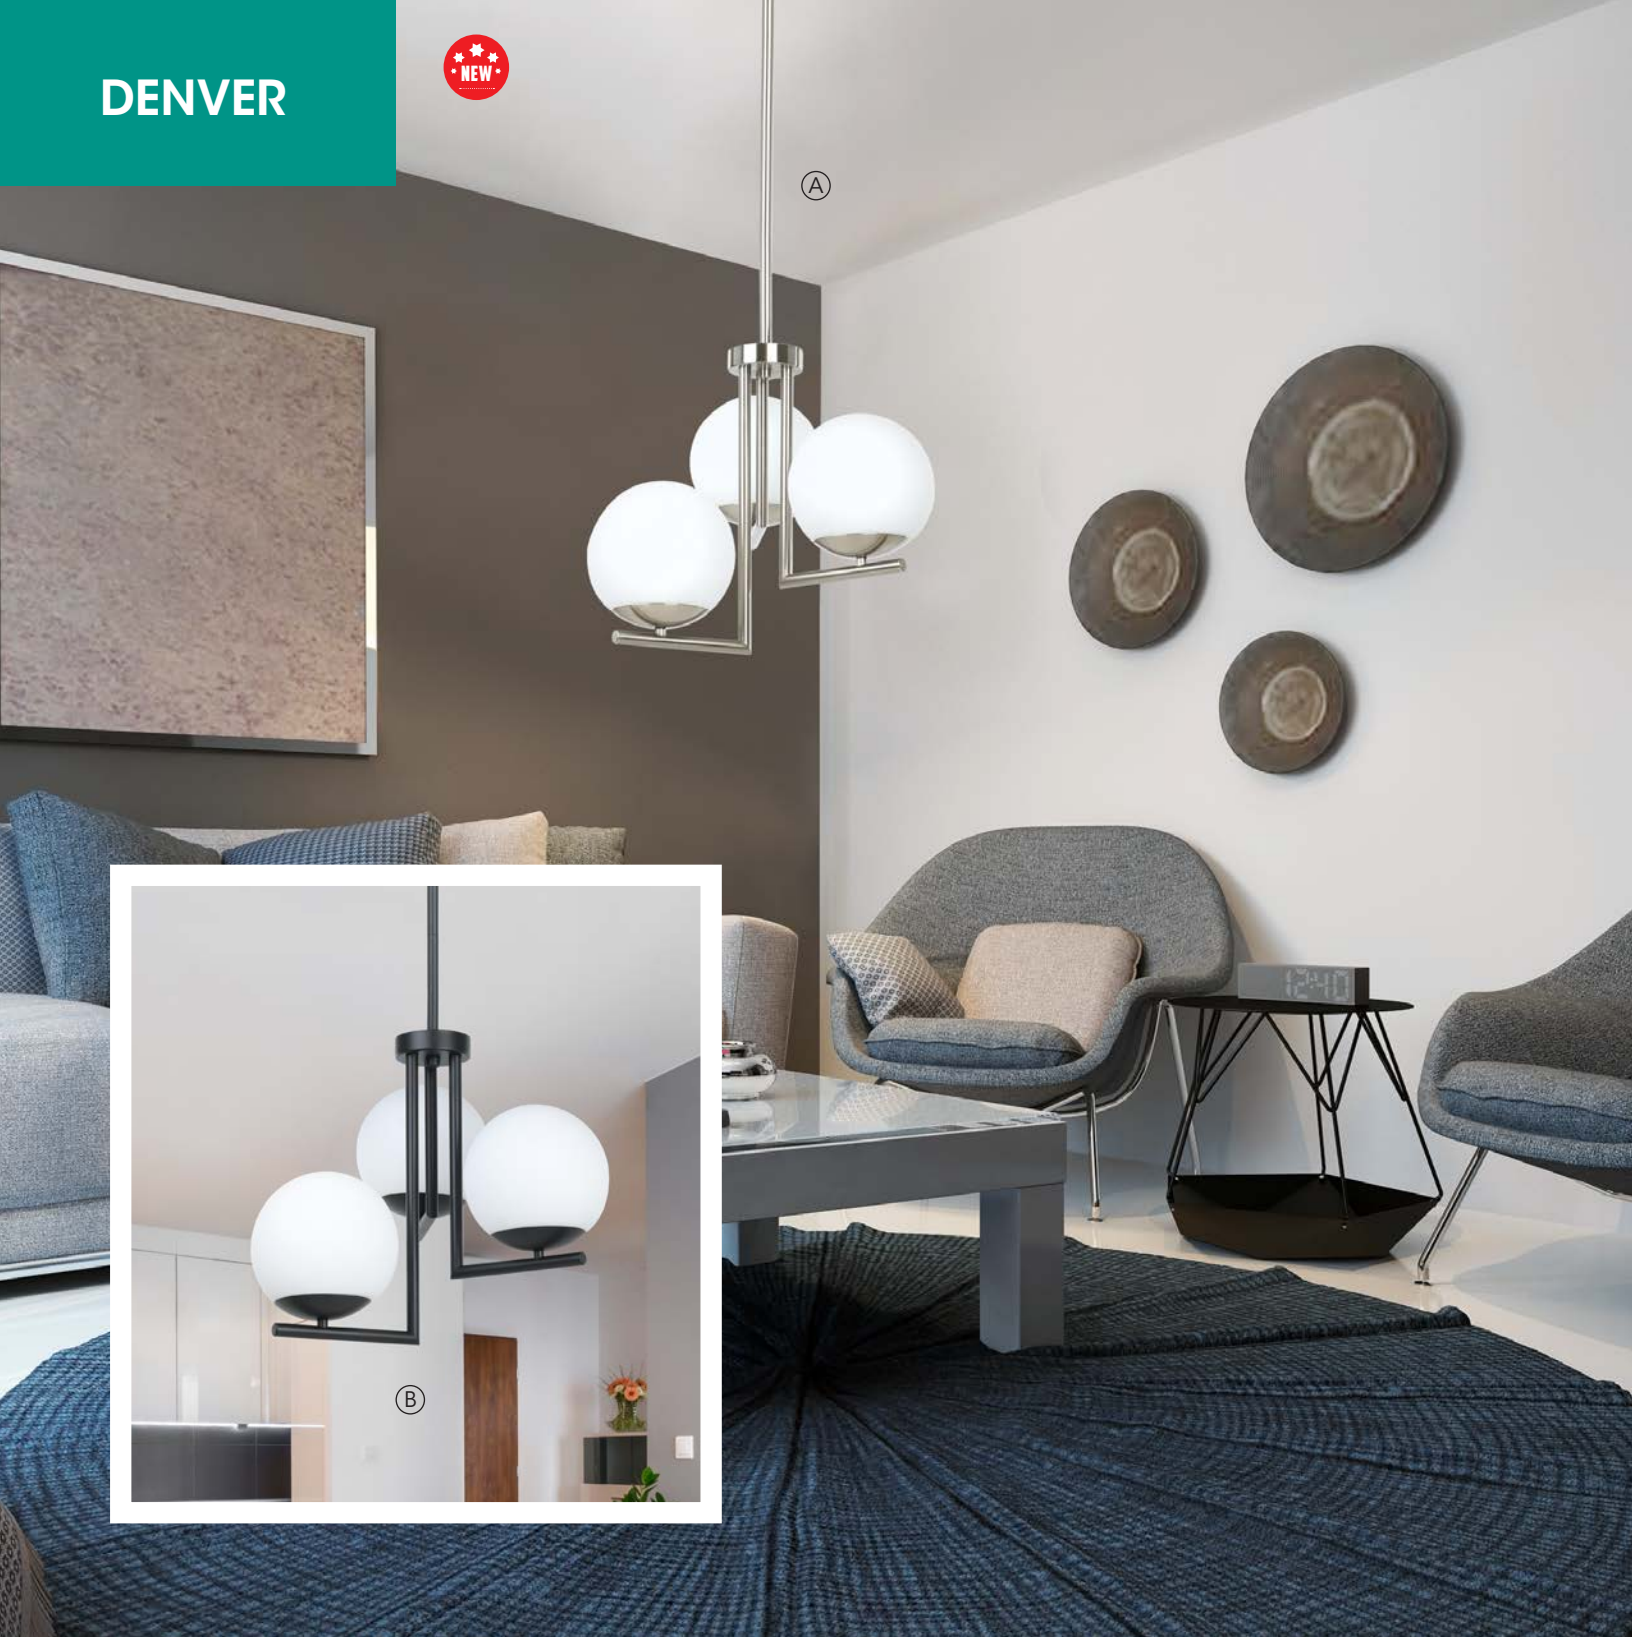

(A)

(B)

REF#	Model	Finish	Dimension	Canopy/Backplate/ Shade/Glass	Bulb	Glass/ Shade	Details
A	205756A	Matte Nickel	19 1/6"D x 72"H	C - 4 1/2"L x 4 1/2"W x 1"H S - 7"L x 7"W x 7"H Rods - 2-3", 2-6", 3-12"	3 x 60W (M)	Opal	Adjustable Hanging Height, LED/Dimmer compatible, Dimmer not included
B	205755A	Matte Black	19 1/6"D x 72"H	C - 4 1/2"L x 4 1/2"W x 1"H S - 7"L x 7"W x 7"H Rods - 2-3", 2-6", 3-12"	3 x 60W (M)	Opal	Adjustable Hanging Height, LED/Dimmer compatible, Dimmer not included

= Dimmable = Wet/Outdoor **C** = Canopy **S** = Shade **BP** = Back Plate **G** = Glass **CI** = Canopy Inside **CO** = Canopy Outside **IG/OG** = Inner/Outer Glass