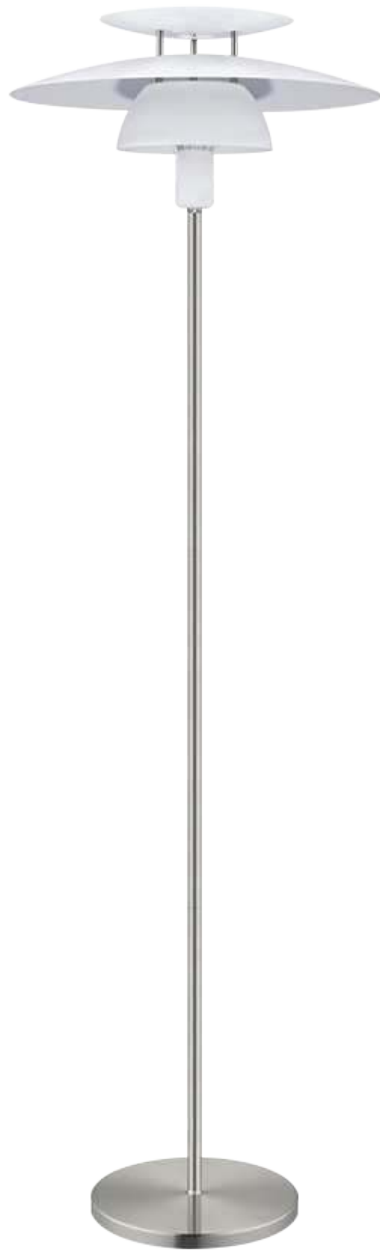

(A)

(B)

REF#	Model	Finish	Dimension	Canopy/Backplate/Shade/ Glass	Bulb	Glass/ Shade	Details
A	98389A	Satin Nickel	9 7/8"L x 9 7/8"W x 57"H Base: 9 7/8"D x 3/4"H	S: Top - 9"D x 1" H Middle - 16 7/8"D x 1 3/4" H Bottom - 9"D x 5" H	1 x 60W (M)	White	Foot switch, 52" Cord
B	98109A	Satin Nickel	7 1/8"L x 7 1/8"W x 20"H Base: 7 1/8"D x 5/8"H	S: Top - 7 1/2"D x 5/8" H Middle - 12 1/2"D x 1 5/8" H Bottom - 5 3/8"D x 3 1/8" H	1 x 60W (M)	White	Inline switch, 52" Cord