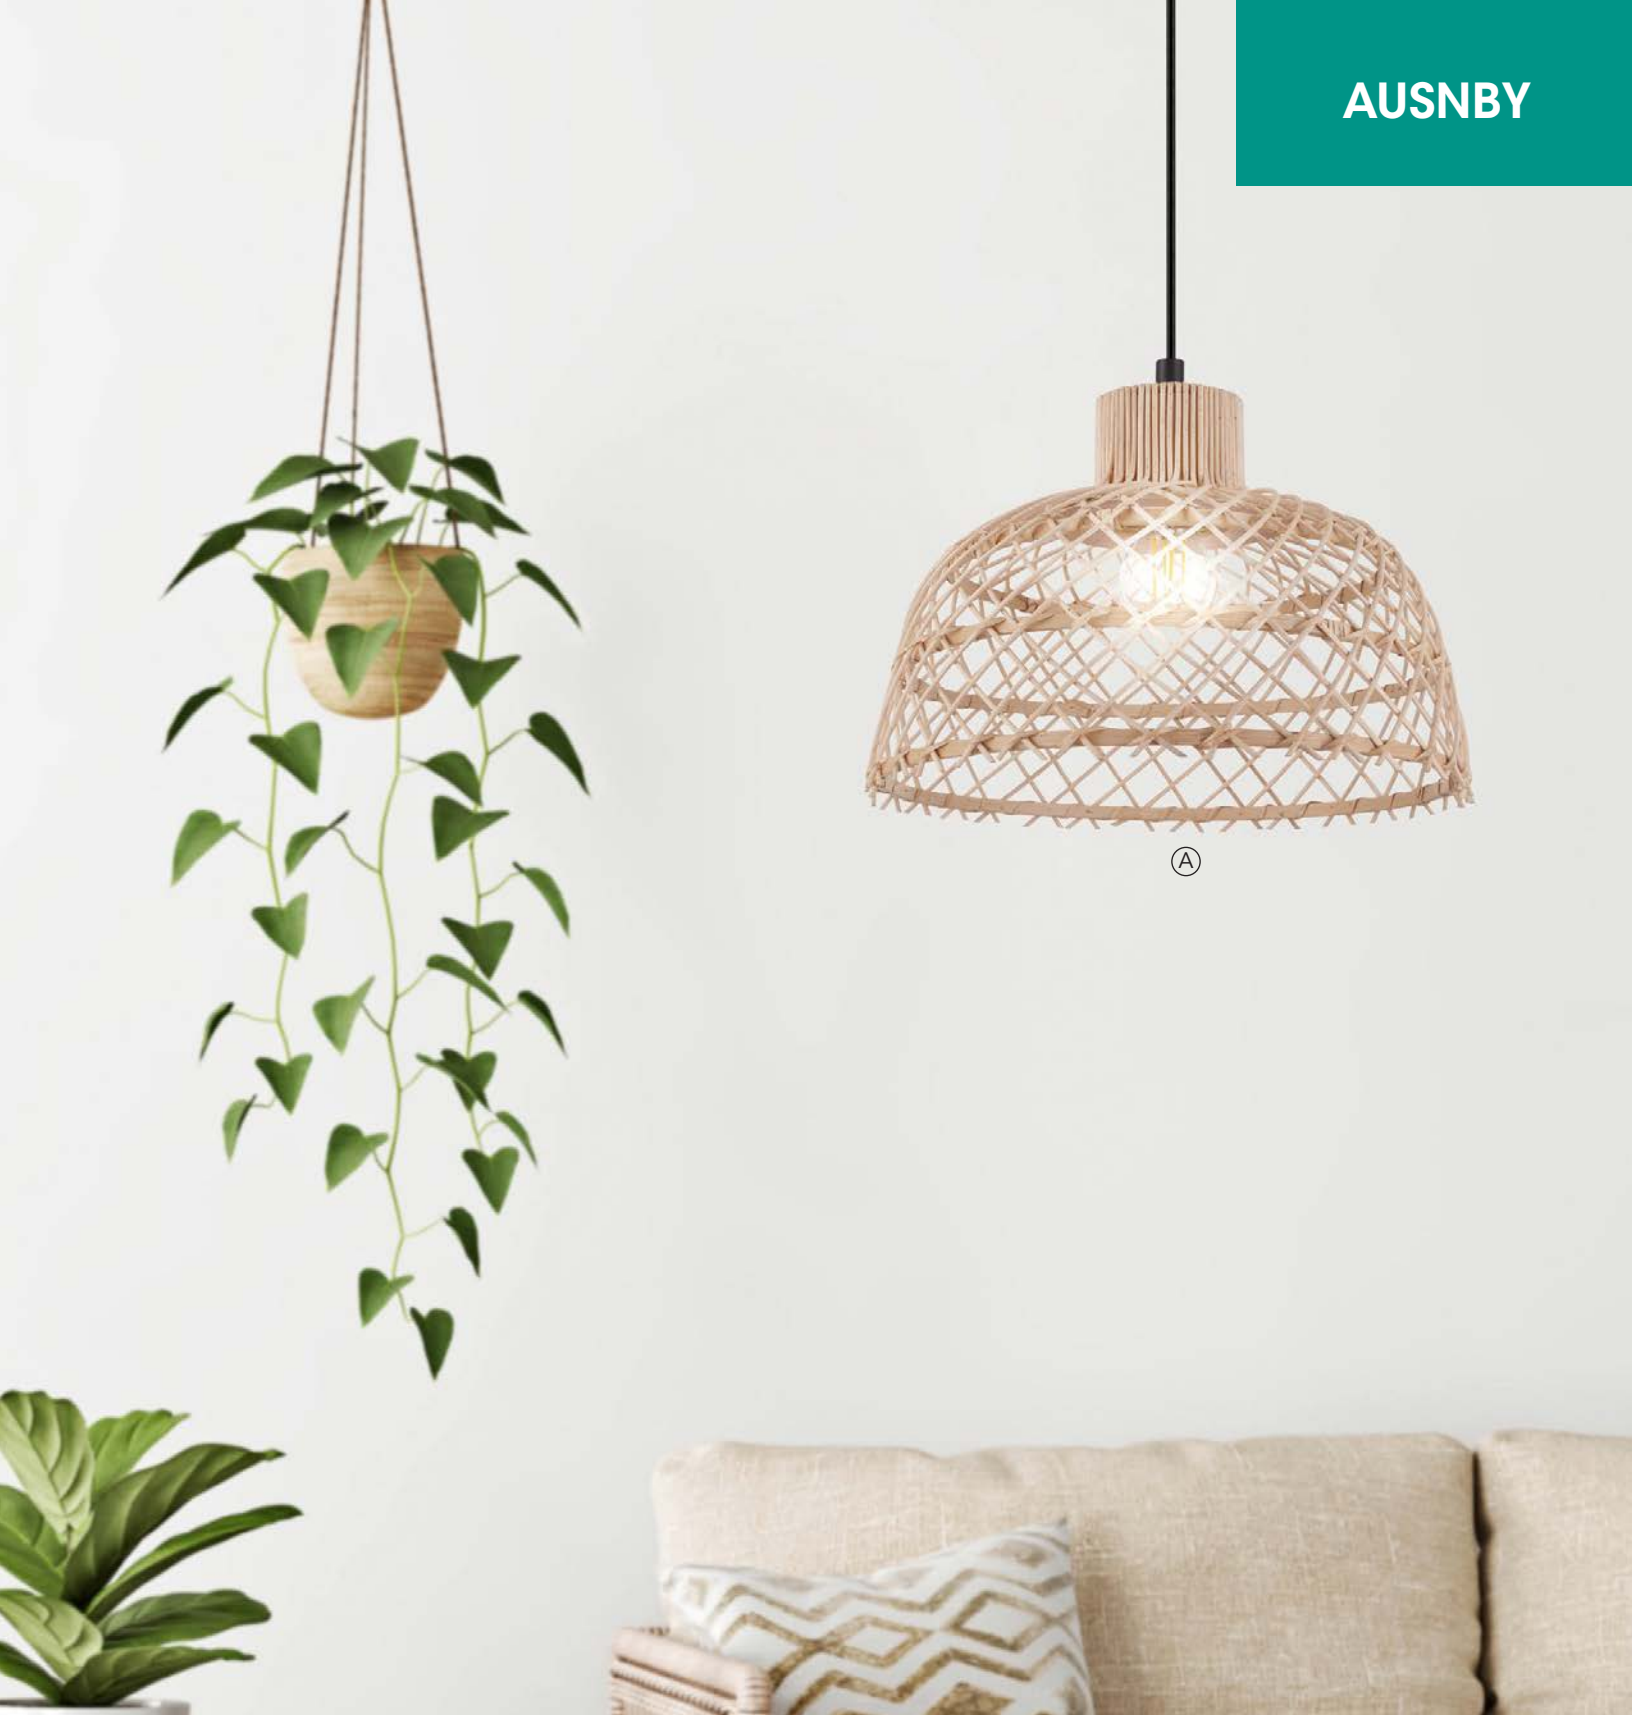

REF#	Model	Finish	Dimension	Canopy/Backplate/Shade/ Glass	Bulb	Glass/Shade	Details
A	43285A	Black	14 5/8" L x 14 5/8" W x 9 7/8" H Canopy to Bottom: 84" H	C: 4 1/2" L x 4 1/2" W x 1 3/8" H S: 14 5/8" L x 14 5/8" W x 9 7/8" H	1 x 40W (M)	Natural Wood	Adjustable Hanging Length, LED/Dimmer Compatible

= Dimmable
= Wet/Outdoor
C = Canopy
S = Shade
BP = Back Plate
G = Glass
CI = Canopy Inside
CO = Canopy Outside
IG/OG = Inner/Outer Glass