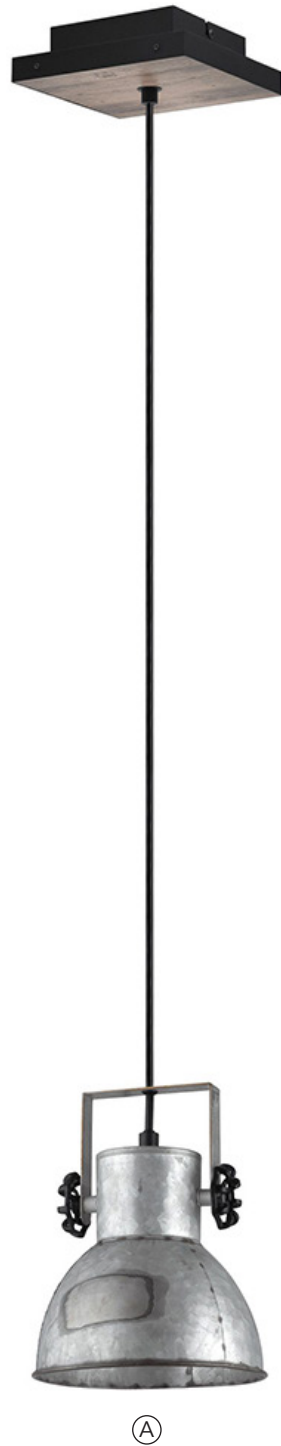

REF#	Model	Finish	Dimension	Canopy/Backplate/Shade/ Glass	Bulb	Glass/ Shade	Details
A	49619A	Distressed Zinc and Black	6 7/8" L x 6 7/8" W x 8 3/4" H Canopy to Bottom: 81 5/8" H	C: 4 1/2" L x 4 1/2" W x 1" H S: 6 7/8" L x 6 7/8" W x 8 3/4" H	1 x 40W (M)	Distressed Zinc	Adjustable Hanging Length, LED Compatible, Dimmer Compatible
B	49648A	Distressed Zinc and Black	11 3/4" L x 6 7/8" W x 9 3/8" H	BP: 4 1/2" L x 1" W x 4 1/2" H S: 6 7/8" L x 6 7/8" W x 8 3/4" H	1 x 40W (M)	Distressed Zinc	Adjustable Lamp Shade, LED Compatible, Dimmer Compatible

= Dimmable
= Wet/Outdoor
C = Canopy
S = Shade
BP = Back Plate
G = Glass
CI = Canopy Inside
CO = Canopy Outside
IG/OG = Inner/Outer Glass