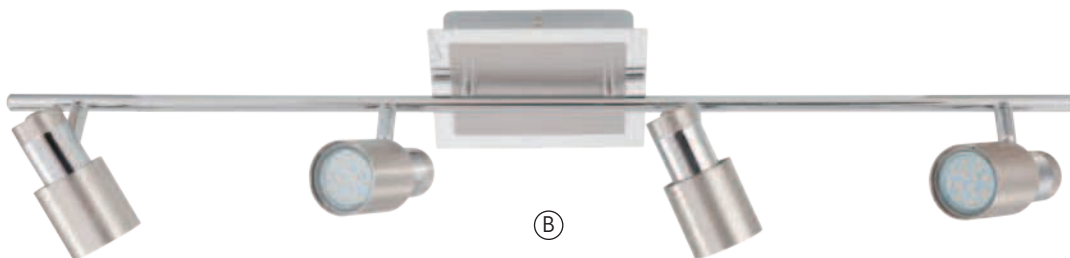

REF#	Model	Finish	Dimension	Canopy/Backplate/Shade/ Glass	Bulb	Glass/ Shade	Details
A	204196A	Matte Black/ Chrome	33 5/8"L x 4 7/8"W x 5"H	C - 5 3/8"L x 4 1/2"W x 1"H S - 4 1/8"L x 4 1/8"W x 4 1/8"H	4x 10W (GU10)	-	Adjustable lamp heads, Bulbs not included, LED Compatible
B	204197A	Matte Nickel/ Chrome	33 5/8"L x 4 7/8"W x 5"H	C - 5 3/8"L x 4 1/2"W x 1"H S - 4 1/8"L x 4 1/8"W x 4 1/8"H	4x 10W (GU10)	-	Adjustable lamp heads, Bulbs not included, LED Compatible

= Dimmable **C** = Canopy **S** = Shade **BP** = Backplate **G** = Glass **CI** = Canopy Inside **CO** = Canopy Outside **IG/OG** = Inner/Outer Glass