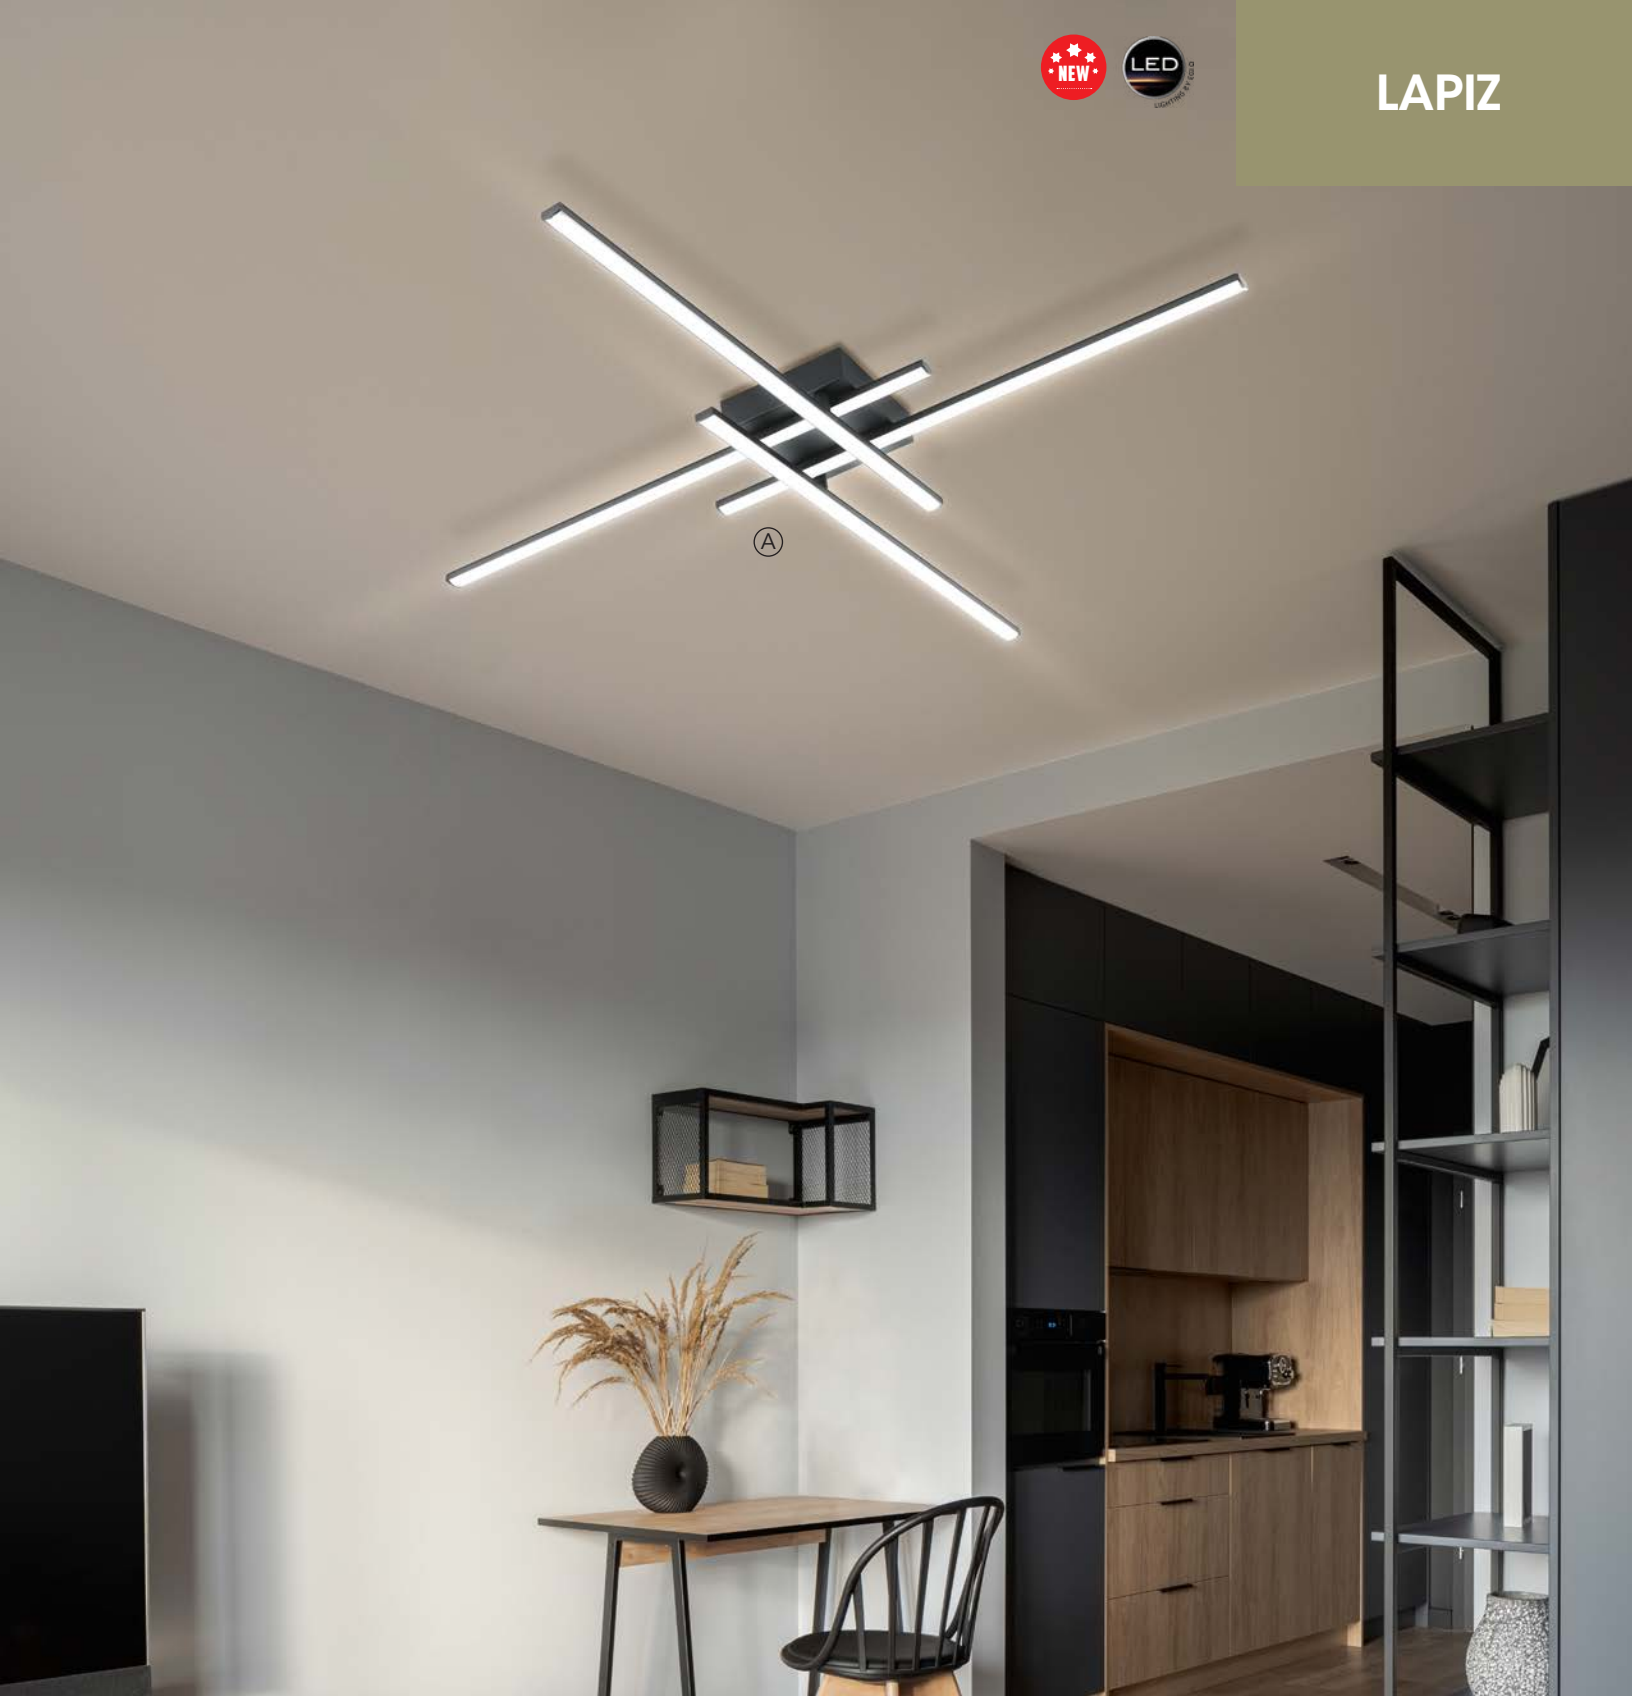

LAPIZ

REF#	Model	Finish	Dimension	Canopy/Backplate/ Shade/Glass	Bulb	Glass/Shade	Details
A	205754A	Black	30"L x 30"W x 2 3/8"H Extends: 2 2/7	C: 4 3/4"D x 1 1/4"H	4 x 7W (LED)	White Acrylic	Integrated LED, 3600L, 3000K, Warm white, CRI - 80

= Dimmable

C = Canopy

S = Shade

BP = Back Plate

G = Glass

CI = Canopy Inside

CO = Canopy Outside

IG/OG = Inner/Outer Glass