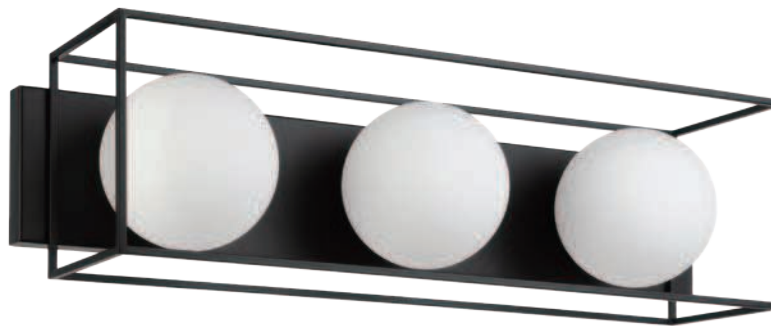

 = Dimmable  = Wet/Outdoor **C** = Canopy **S** = Shade **BP** = Back Plate **G** = Glass **CI** = Canopy Inside **CO** = Canopy Outside **IG/OG** = Inner/Outer Glass

Ⓐ

REF#	Model	Finish	Dimension	Canopy/Backplate/ Shade/Glass	Bulb	Glass/ Shade	Details
A	205365A	Matte Black	25 1/8"L x 7/8"W x 8 1/8"H <b>Extends: 7 5/8"</b>	<b>BP</b> - 25 1/8"L x 1"W x 4 1/2"H <b>S</b> - 5 3/4"L x 5 3/4"W x 6 1/2"H	3 x 40W (M)	Metal	LED compatible, Bulbs not included 

 = Dimmable  = Wet/Outdoor **C** = Canopy **S** = Shade **BP** = Back Plate **G** = Glass **CI** = Canopy Inside **CO** = Canopy Outside **IG/OG** = Inner/Outer Glass

Ⓐ

Ⓑ

REF#	Model	Finish	Dimension	Canopy/Backplate/ Shade/Glass	Bulb	Glass/ Shade	Details
A	205618A	Matte Black	6 7/8"L x 7 1/8"W x 6 7/8"H <b>Extends:</b> 8 1/8"	<b>C</b> - 8 5/8"L x 4 1/2"W x 1"H <b>S</b> - 5 3/8"L x 5 3/8"W x 5 3/8"H	1 x 4W (G9/LED)	White Glass	LED Included, Neutral White, Dimmer compatible, Dimmer not included, 430L, 4000K, Ceiling or Wall Applications
B	205351A	Matte Black	24 3/8"L x 7 1/8"W x 6 7/8"H <b>Extends:</b> 7 1/8"	<b>BP</b> - 24 3/8"L x 1"W x 4 3/4"H <b>S</b> - 5 3/8"L x 5 3/8"W x 5 3/8"H	3 x 4W (G9/LED)	White Glass	LED Included, Neutral White, Dimmer compatible, Dimmer not included, 1290L, 4000K, Ceiling or Wall Applications