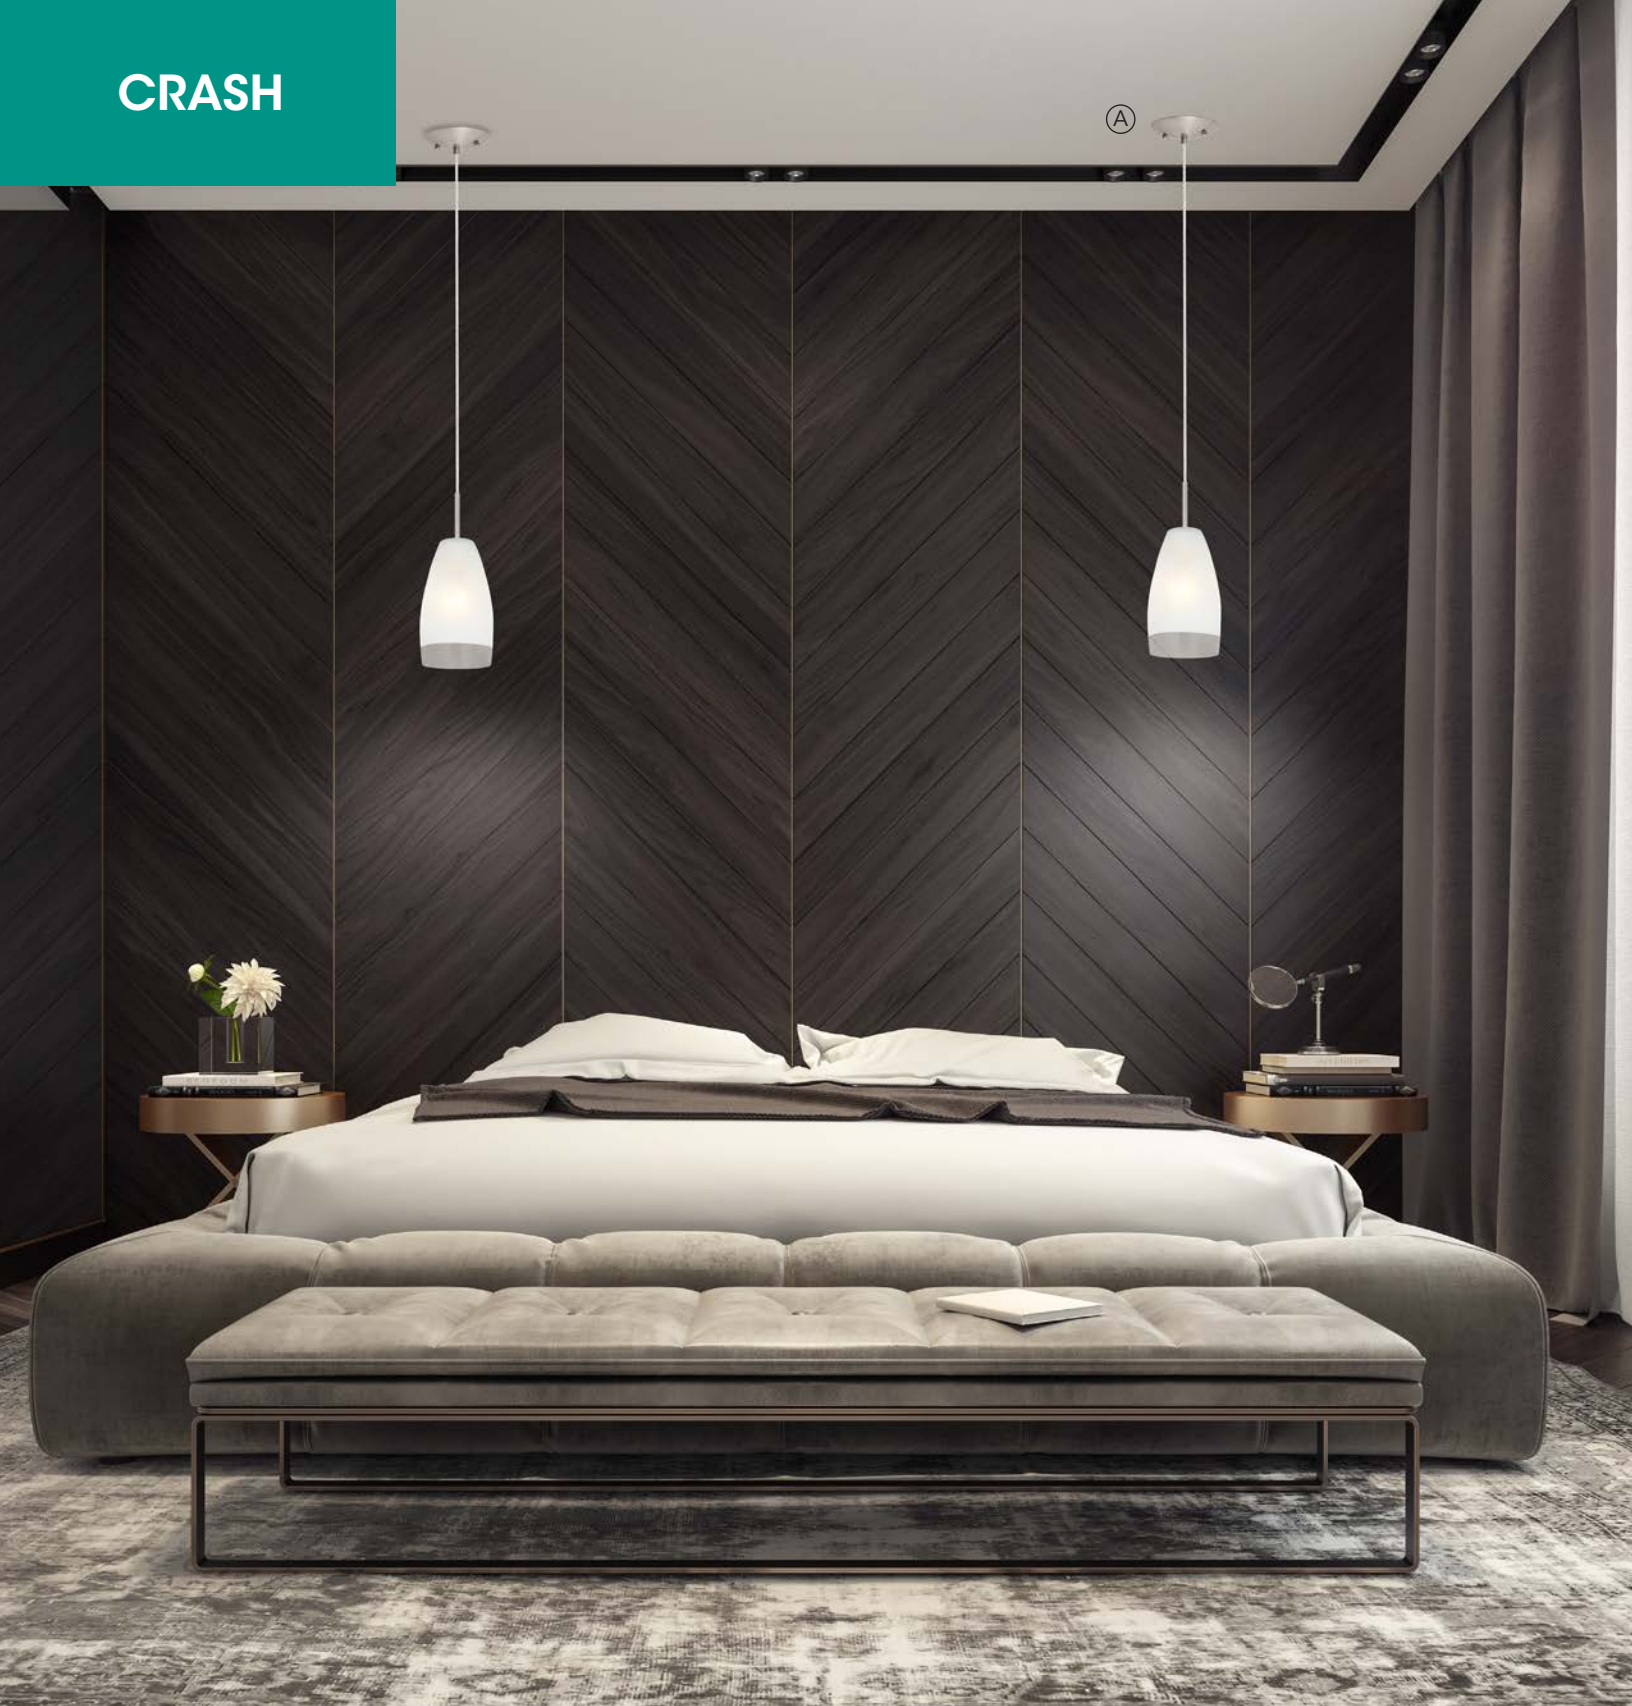

REF#	Model	Finish	Dimension	Canopy/ Backplate/Shade/Glass	Bulb	Glass/Shade	Details
A	20599A	Matte Nickel	6 7/8"L x 6 7/8"W x 59"H	S - 6 7/8"L x 6 7/8"W x 6"H C - 4 5/8" L x 4 5/8" W x 1" H	1 x 100W (M)	Mosaic Frosted Shade	LED/Dimmer compatible, Adjustable Hanging height

= Dimmable = Wet/Outdoor **C** = Canopy **S** = Shade **BP** = Back Plate **G** = Glass **CI** = Canopy Inside **CO** = Canopy Outside **IG/OG** = Inner/Outer Glass