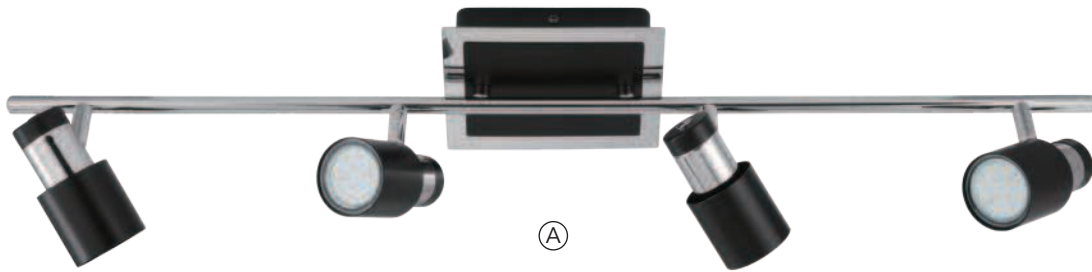

REF#	Model	Finish	Dimension	Canopy/Backplate/Shade/ Glass	Bulb	Glass/ Shade	Details
A	204196A	Matte Black/ Chrome	33 5/8"L x 4 7/8"W x 5"H	C - 5 3/8"L x 4 1/2"W x 1"H S - 4 1/8"L x 4 1/8"W x 4 1/8"H	4x 10W (GU10)	-	Adjustable lamp heads, Bulbs not included, LED Compatible
B	204197A	Matte Nickel/ Chrome	33 5/8"L x 4 7/8"W x 5"H	C - 5 3/8"L x 4 1/2"W x 1"H S - 4 1/8"L x 4 1/8"W x 4 1/8"H	4x 10W (GU10)	-	Adjustable lamp heads, Bulbs not included, LED Compatible

= Dimmable **C** = Canopy **S** = Shade **BP** = Backplate **G** = Glass **CI** = Canopy Inside **CO** = Canopy Outside **IG/OG** = Inner/Outer Glass