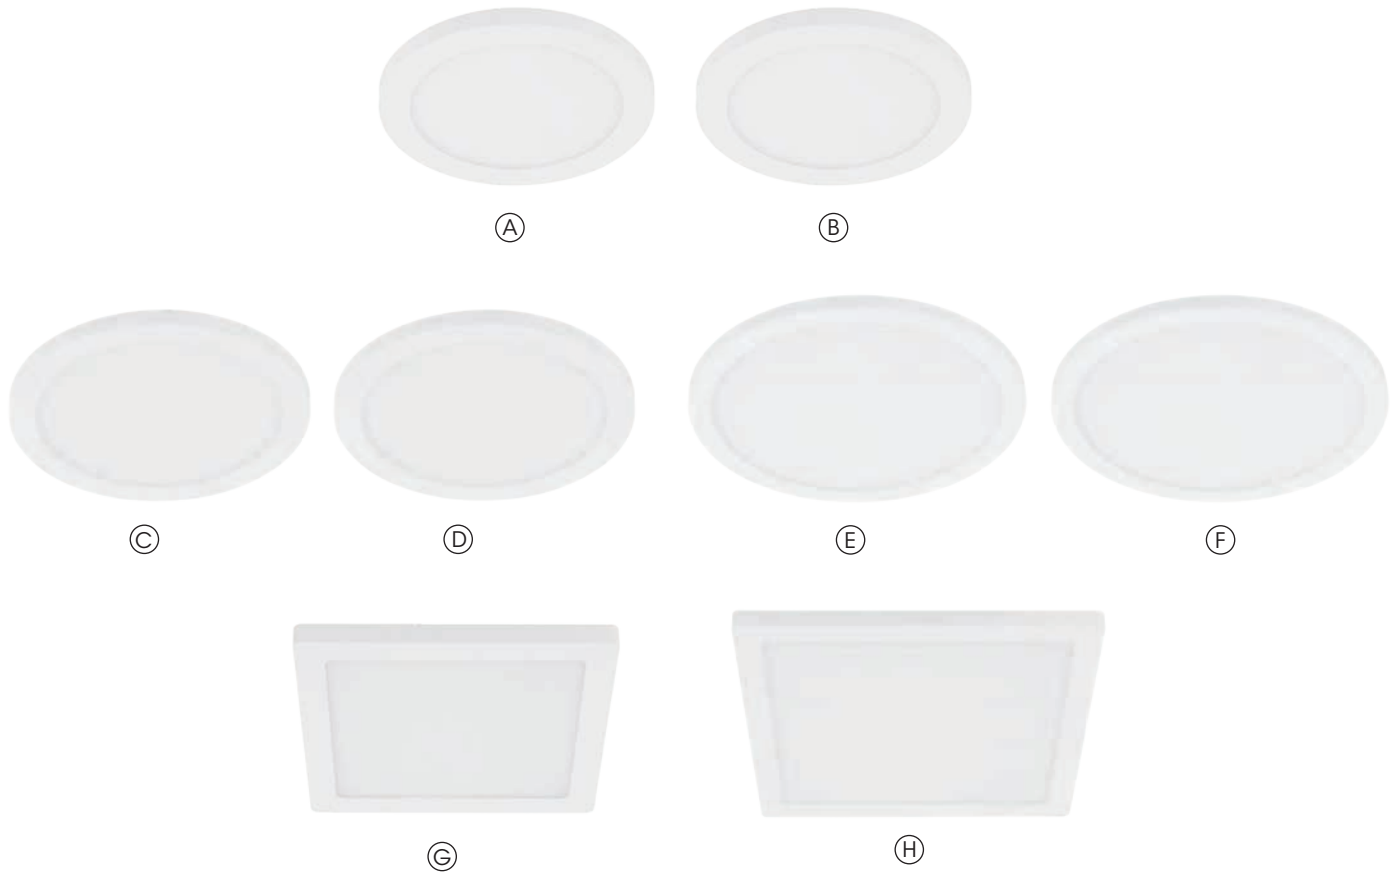

REF#	Series	Model	Finish	Dimension	Bulb	Glass/ Shade	Details
A	TRAGO 7	203675A	White	7"L x 7"W x 1/2"H	1 x 12W (LED)	White Acrylic	Integrated LED, 1000LM, 3000K, Warm White, Convert Trim to a different finish with the Magnetic Trims
B		203914A	White	7"L x 7"W x 1/2"H	1 x 12W (LED)	White Acrylic	Integrated LED, 1000LM, 4000K, Warm White, Convert Trim to a different finish with the Magnetic Trims
C	TRAGO 9	203646A	White	8 7/8"L x 8 7/8"W x 1/2"H	1 x 18W (LED)	White Acrylic	Integrated LED, 1500LM, 3000K, Warm White, Convert Trim to a different finish with the Magnetic Trims
D		203915A	White	8 7/8"L x 8 7/8"W x 1/2"H	1 x 18W (LED)	White Acrylic	Integrated LED, 1500LM, 4000K, Warm White, Convert Trim to a different finish with the Magnetic Trims
E	TRAGO 12	203677A	White	11 7/8"L x 11 7/8"W x 1/2"H	1 x 24W (LED)	White Acrylic	Integrated LED, 2100LM, 3000K, Warm White, Convert Trim to a different finish with the Magnetic Trims
F		203916A	White	11 7/8"L x 11 7/8"W x 1/2"H	1 x 24W (LED)	White Acrylic	Integrated LED, 2100LM, 4000K, Warm White, Convert Trim to a different finish with the Magnetic Trims
G	TRAGO 9 - S	203678A	White	8 3/8"L x 8 3/8"W x 5/8"H	1 x 18W (LED)	White Acrylic	Integrated LED, 1500LM, 3000K, Warm White, Convert Trim to a different finish with the Magnetic Trims
H	TRAGO 12 - S	203679A	White	11 3/8"L x 11 3/8"W x 5/8"H	1 x 24W (LED)	White Acrylic	Integrated LED, 2000LM, 3000K, Warm White, Convert Trim to a different finish with the Magnetic Trims

= Dimmable   **C** = Canopy   **S** = Shade   **BP** = Back Plate   **G** = Glass   **CI** = Canopy Inside   **CO** = Canopy Outside   **IG/OG** = Inner/Outer Glass