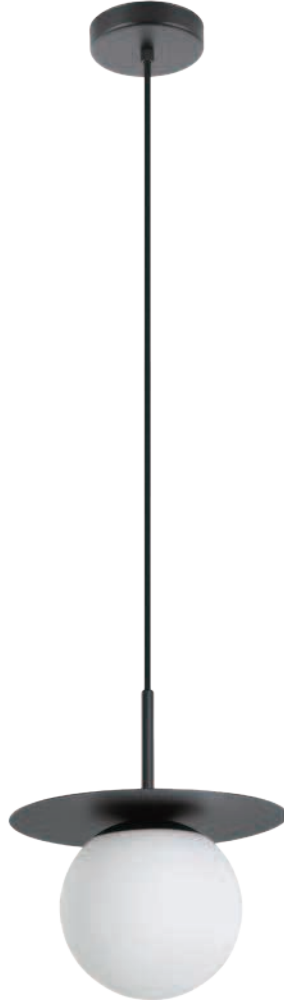

Ⓑ

REF#	Model	Finish	Dimension	Canopy/Backplate/Shade/ Glass	Bulb	Glass/ Shade	Details
A	205631A	Structured Black	10 7/8"L x 10 7/8"L x 9" H	C - 6 3/8"L x 6 3/8"W x 1 1/8"H S - 7" L x 7" W x 7" H	1 x 60W (M)	White Opal	LED/ Dimmer Compatible, Dimmer not included,
B	205632A	Structured Black	10 7/8"L x 10 7/8"W x 8"H Canopy to bottom: 86" Wire height: 72"	C - 4 1/2" L x 4 1/2" W x 1" H S - 7" L x 7" W x 7" H	1 x 60W (M)	White Opal	Adjustable hanging height, LED/Dimmer compatible, Dimmer not included,
C	205645A	Matte Nickel	10 7/8"L x 10 7/8"W x 8"H Canopy to bottom: 86" Wire height: 72"	C - 4 1/2" L x 4 1/2" W x 1" H S - 7" L x 7" W x 7" H	1 x 60W (M)	White Opal	Adjustable hanging height, LED/Dimmer compatible, Dimmer not included,

= Dimmable

= Wet/Outdoor

C = Canopy

S = Shade

BP = Back Plate

G = Glass

CI = Canopy Inside

CO = Canopy Outside

IG/OG = Inner/Outer Glass