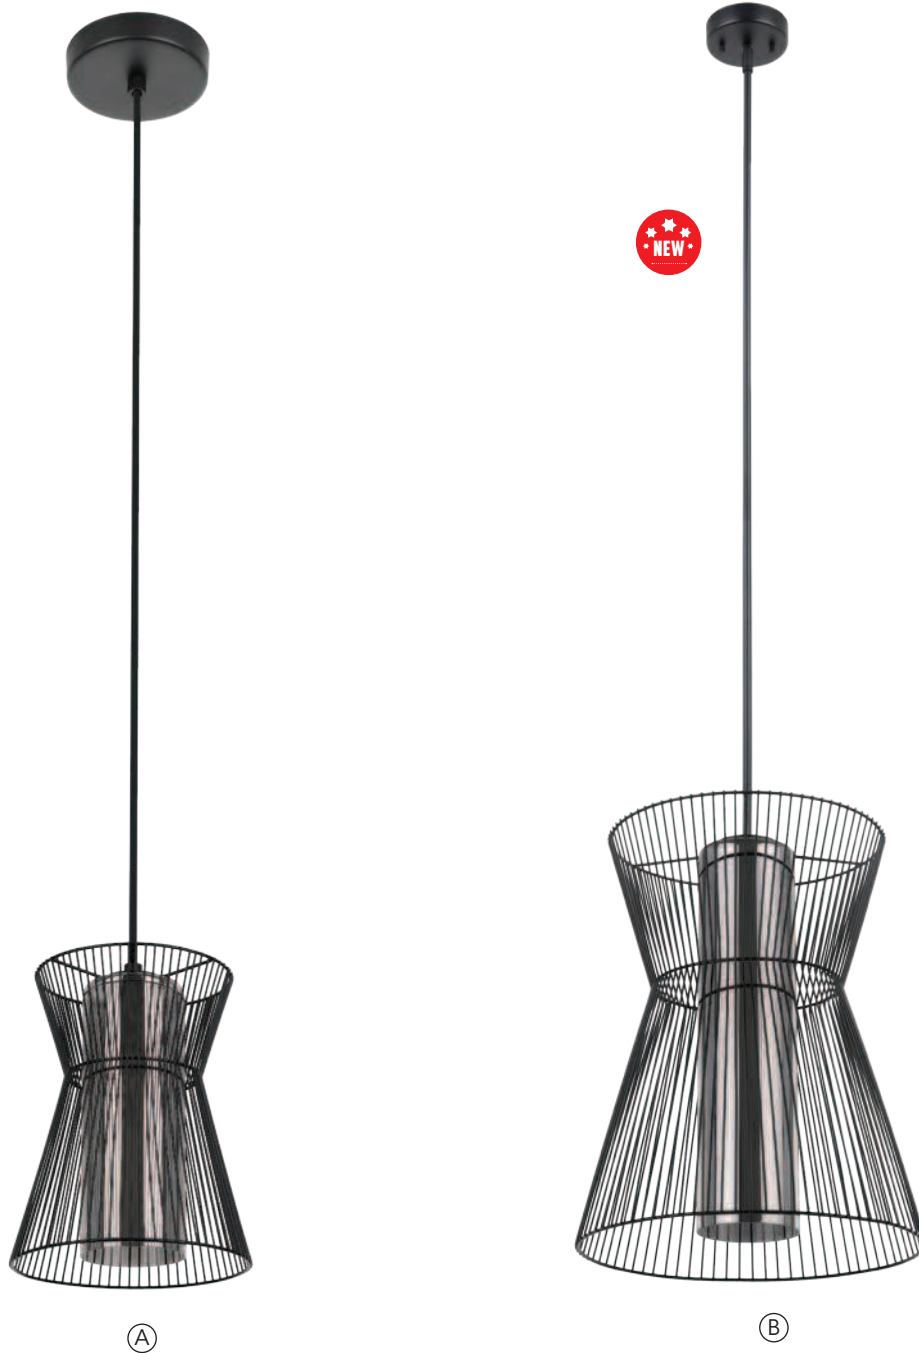

**IG/OG** = Inner/Outer Glass

REF#	Model	Finish	Dimension	Canopy/Backplate/ Shade/Glass	Bulb	Glass/Shade	Details
A	43576A	Structured Black	9"L x 9"W x 72"H <b>Max Height: 82 1/2"</b> <b>Open at Bottom 5 5/8"</b>	<b>C</b> - 4 1/2"L x 4 1/2"W x 1"H <b>S</b> - 9"L x 9"W x 10 5/8"H	1 x 60W (M)	Transparent Black Vaporized	LED/Dimmer Compatible, Adjustable Hanging length 
B	205842A	Structured Black	16"L x 16"W x 72"H <b>Open at Bottom 11 2/9"</b>	<b>C</b> - 4 3/5"D x 1 1/6"H <b>S</b> - 16"L x 16"W x 14 3/4"H	1 x 60W (M)	Transparent Black Vaporized	LED/Dimmer Compatible, Adjustable Hanging length. 3-12, 2-6, 2-3, Rods 

 = Dimmable  = Wet/Outdoor **C** = Canopy **S** = Shade **BP** = Back Plate **G** = Glass **CI** = Canopy Inside **CO** = Canopy Outside **IG/OG** = Inner/Outer Glass

REF#	Model	Finish	Dimension	Canopy/Backplate/ Shade/Glass	Bulb	Glass/Shade	Details
A	99633A	Structured Black	7 3/4"D x 72"H <b>Max Height: 85"</b>	<b>C</b> - 4 1/2"L x 4 1/2"W x 1"H <b>S</b> - 7 3/4"D x 11 3/8"H <b>G</b> - 3 3/4" D x 11"H	1 x 40W (M)	Black Transparent Smoked Glass	LED/Dimmer Compatible, Adjustable Hanging length 
B	205841A	Structured Black	18 1/9"D x 72"H <b>Max Height: 76 4/7"</b>	<b>C</b> - 4 3/5"D x 1 1/6"H <b>S</b> - 6 6/8"D x 18 1/2"H <b>G</b> -	1 x 60W (M)	Black Transparent Smoked Glass	LED/Dimmer Compatible, Adjustable Hanging length, 3-12, 2-6, 2-3, Rods 

 = Dimmable  = Wet/Outdoor **C** = Canopy **S** = Shade **BP** = Back Plate **G** = Glass **CI** = Canopy Inside **CO** = Canopy Outside **IG/OG** = Inner/Outer Glass

(A)

REF#	Model	Finish	Dimension	Canopy/Backplate/ Shade/Glass	Bulb	Glass/ Shade	Details
A	205807A	Black	23 3/4"D x 67 3/4"H	C - 4 3/4"L x 4 3/4"W x 1"H S - 11"L x 11"W x 23 3/4"H Rods: 2-3", 2-6", 3-12"	6 x 40W (B10)	-	Adjustable Hanging Height