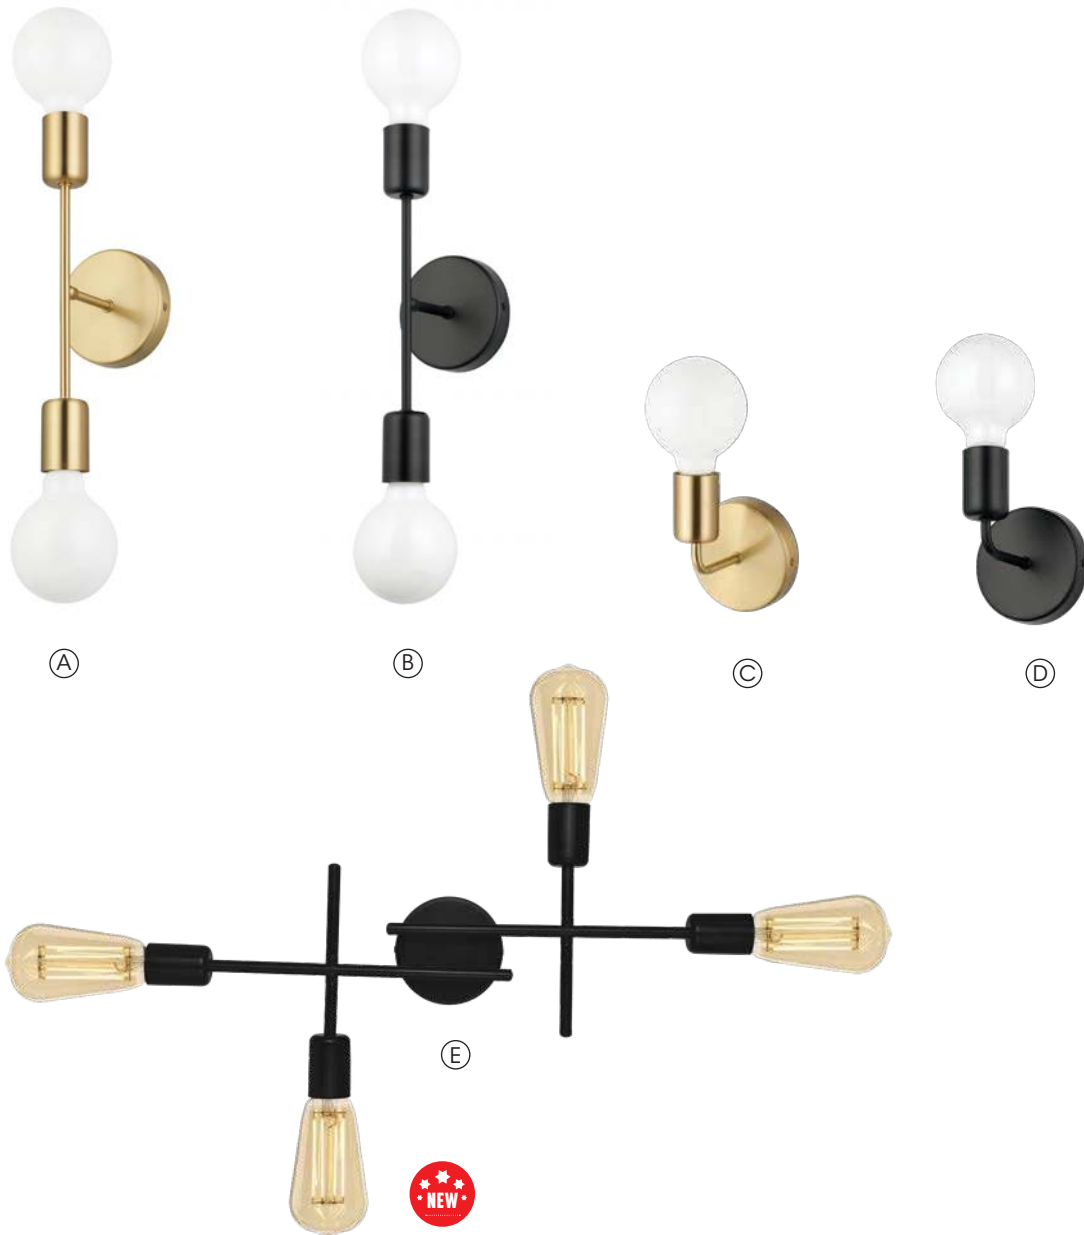

**IG/OG** = Inner/Outer Glass

(A)

(B)

REF#	Model	Finish	Dimension	Canopy/Backplate/Shade/ Glass	Bulb	Glass/Shade	Details
A	204541A	Chrome	24"L x 3 1/4"W x 4 3/4"H Extends - 3 1/4"	<b>BP</b> - 4 5/7"L x 1"W x 4 5/7"H <b>S</b> - 24"L x 3 1/4"W x 4 1/4"H	2 x 40W (T10)	Clear Ribbed	Bulbs not included
B	204539A	Black	24"L x 3 1/4"W x 4 3/4"H Extends - 3 1/4"	<b>BP</b> - 4 5/7"L x 1"W x 4 5/7"H <b>S</b> - 24"L x 3 1/4"W x 4 1/4"H	2 x 40W (T10)	Clear Ribbed	Bulbs not included

= Dimmable

= Wet/Outdoor

**C** = Canopy

**S** = Shade

**BP** = Back Plate

**G** = Glass

**CI** = Canopy Inside

**CO** = Canopy Outside

**IG/OG** = Inner/Outer Glass

REF#	Model	Finish	Dimension	Canopy/Backplate/ Shade/Glass	Bulb	Glass/ Shade	Details
A	205331A	Brushed Gold	4 1/2"L x 5"W x 13 1/5"H	BP - 4 1/2"D x 1"H	2 x 60W (M)	-	Bulbs not included, Dimmer not included 
B	205332A	Matte Black	4 1/2"L x 5"W x 13 1/5"H	BP - 4 1/2"D x 1"H	2 x 60W (M)	-	Bulbs not included, Dimmer not included 
C	205334A	Brushed Gold	4 1/2"L x 5"W x 6"H	BP - 4 1/2"D x 1"H	1 x 60W (M)	-	Bulb not included, Dimmer not included 
D	205335A	Matte Black	4 1/2"L x 5"W x 6"H	BP - 4 1/2"D x 1"H	1 x 60W (M)	-	Bulb not included, Dimmer not included 
E	205768A	Matte Black	25 1/6"L x 3 3/7"W x 15"H	BP - 4 1/2"D x 1"H	4 x 40W (M)	-	Bulb not included, Dimmer not included, Can be mounted on Ceiling/Wall, Damp Location 