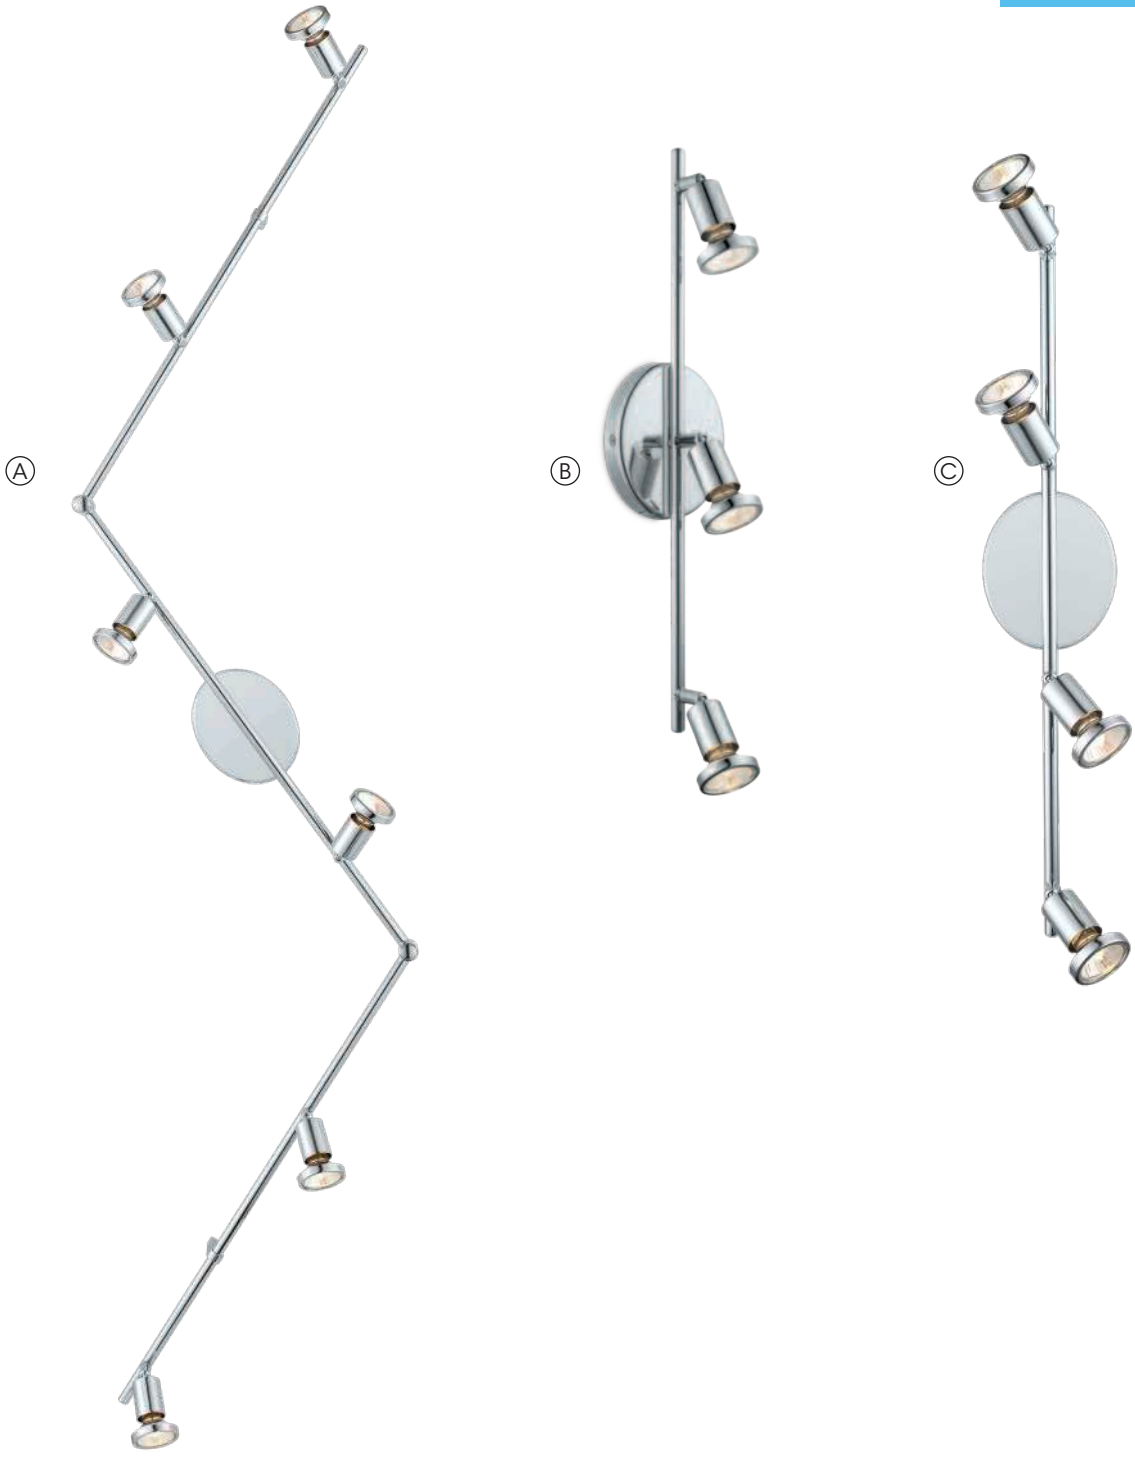

REF#	Model	Finish	Dimension	Canopy/Backplate/ Shade/Glass	Bulb	Glass/ Shade	Details
A	200402A	Chrome	74 3/8"L x 4 1/2"W x 4 3/8"H	C - 4 1/4"H x 5 1/2"W	6 x 50W (GU10)	-	Adjustable Lamp Heads, Adjustable Track 
B	200399A	Chrome	20 3/8"L x 4 1/2"W x 3 5/8"H	C - 4 1/4"H x 5 1/2"W	3 x 50W (GU10)	-	Adjustable Lamp Heads 
C	200401A	Chrome	25 1/8"L x 4 1/2"W x 3 5/8"H	C - 4 1/4"H x 5 1/2"W	4 x 50W (GU10)	-	Adjustable Lamp Heads 