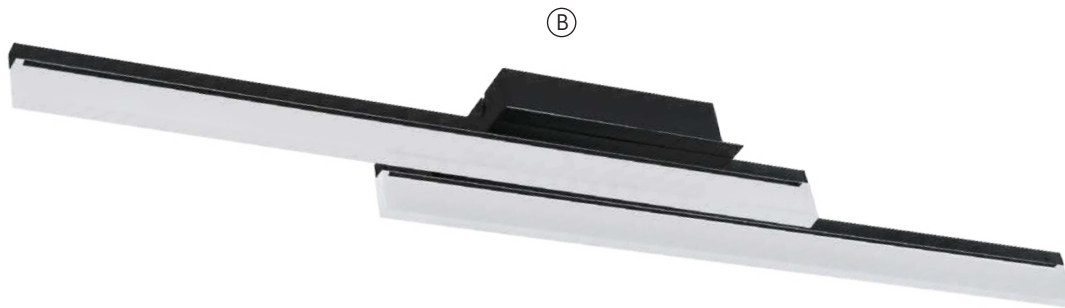

= Dimmable

**C** = Canopy

**S** = Shade

**BP** = Back Plate

**G** = Glass

**CI** = Canopy Inside

**CO** = Canopy Outside

**IG/OG** = Inner/Outer Glass