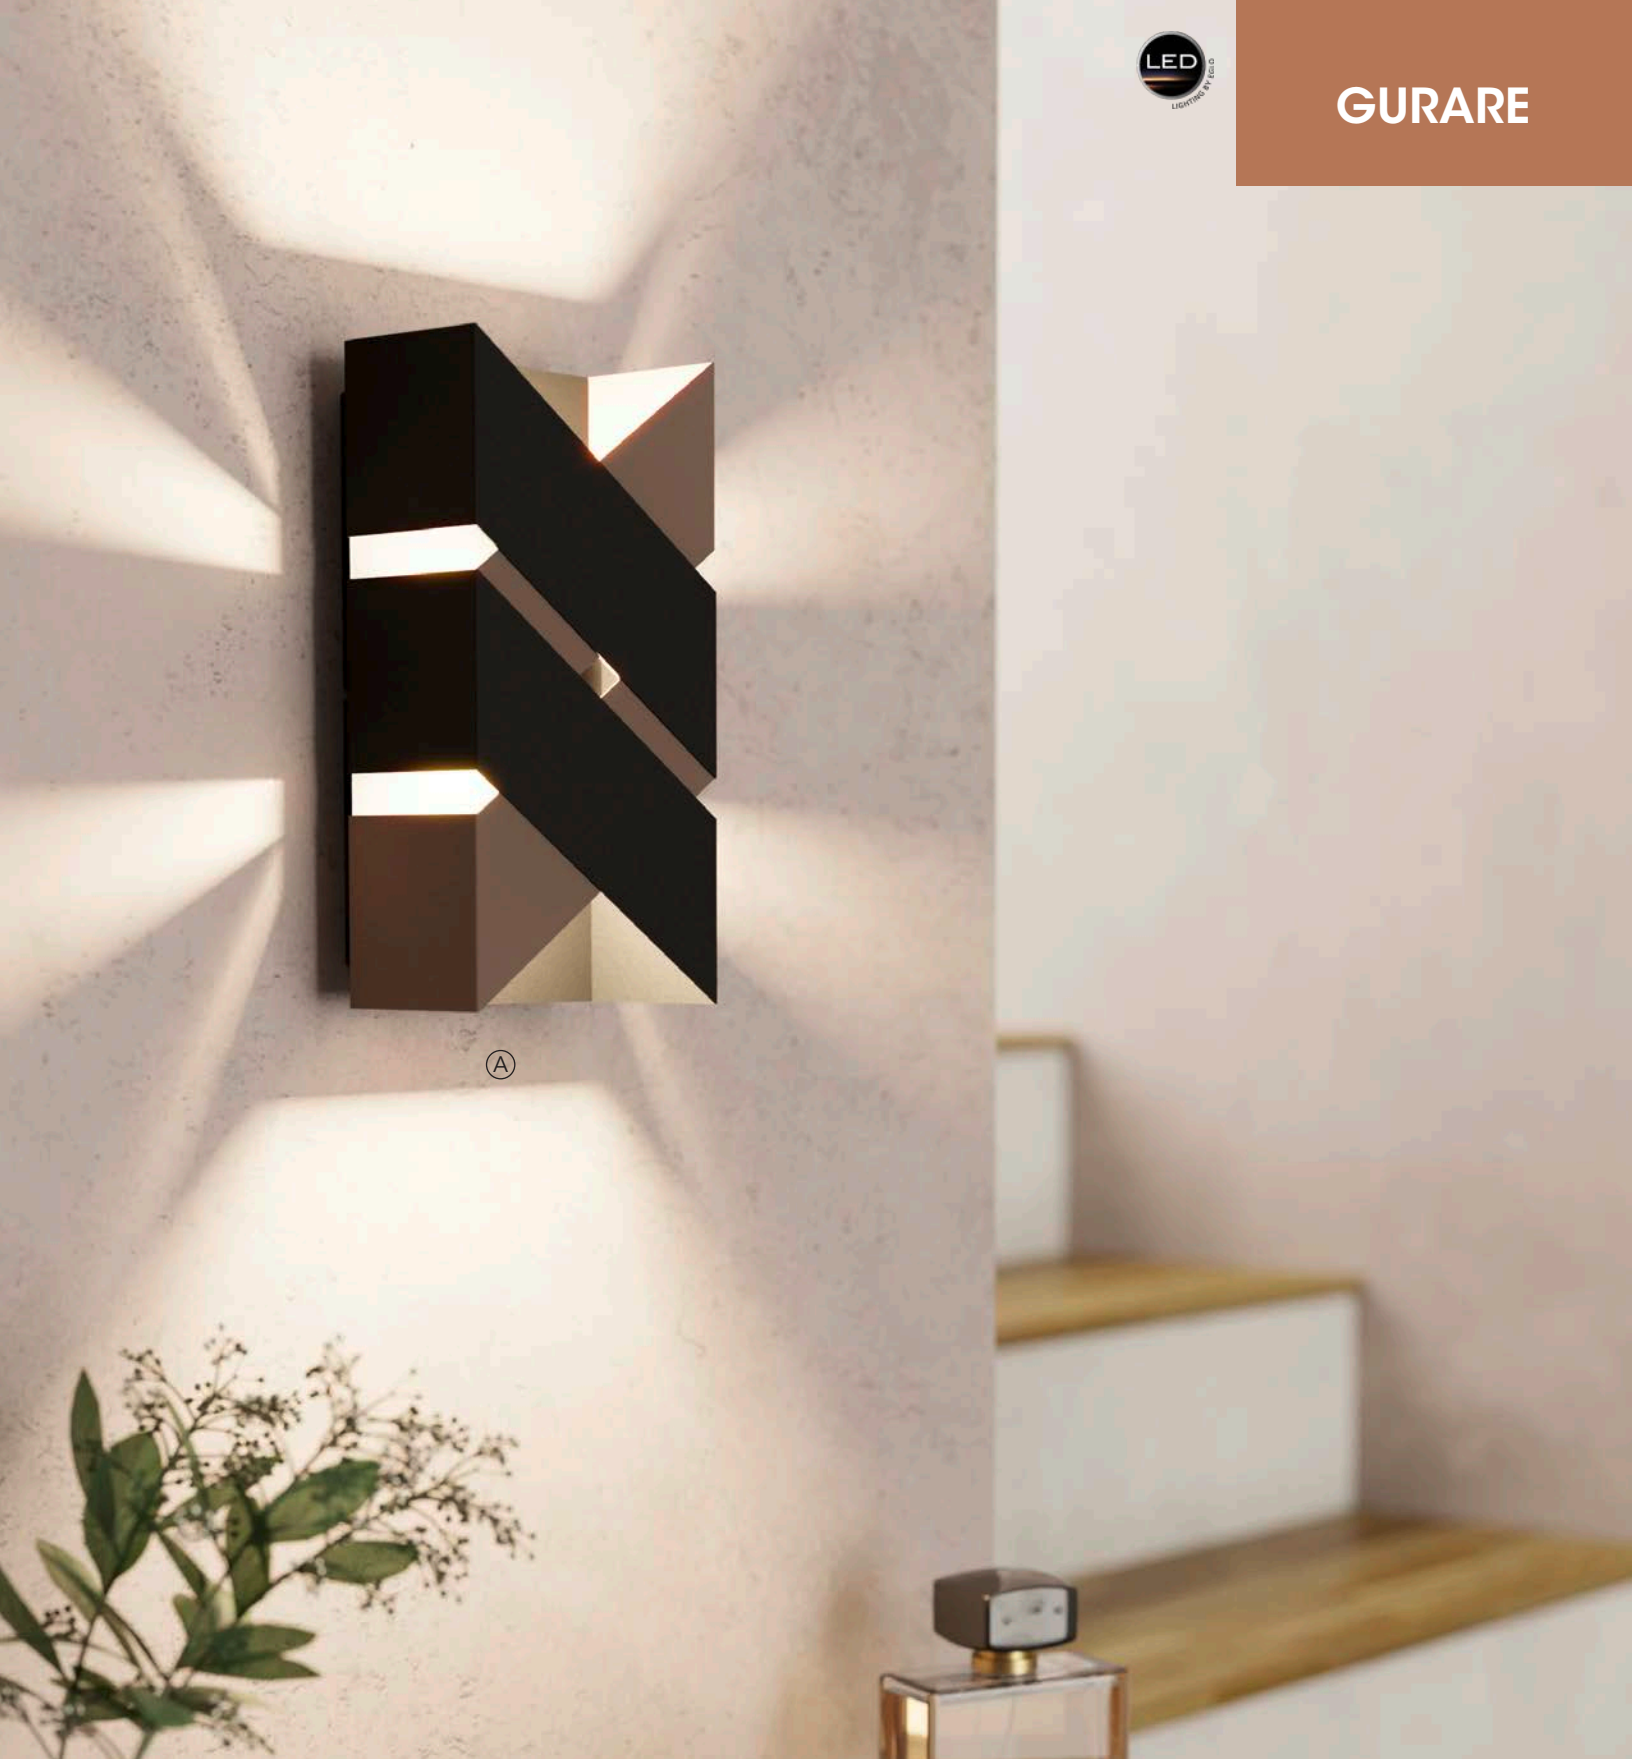

GURARE

Ⓐ

REF#	Model	Finish	Dimension	Canopy/Backplate/Shade/ Glass	Bulb	Glass/ Shade	Details
A	99689A	Structured Black and Mocha	5"L x 2"W x 9 3/8"H	BP: 4 3/8"L x 1"W x 4 3/8"H	2 x 2.5W (LED)	-	Integrated LED, 360L, 3000K, CRI - 80

= Dimmable

= Wet/Outdoor

C = Canopy

S = Shade

BP = Back Plate

G = Glass

CI = Canopy Inside

CO = Canopy Outside

IG/OG = Inner/Outer Glass