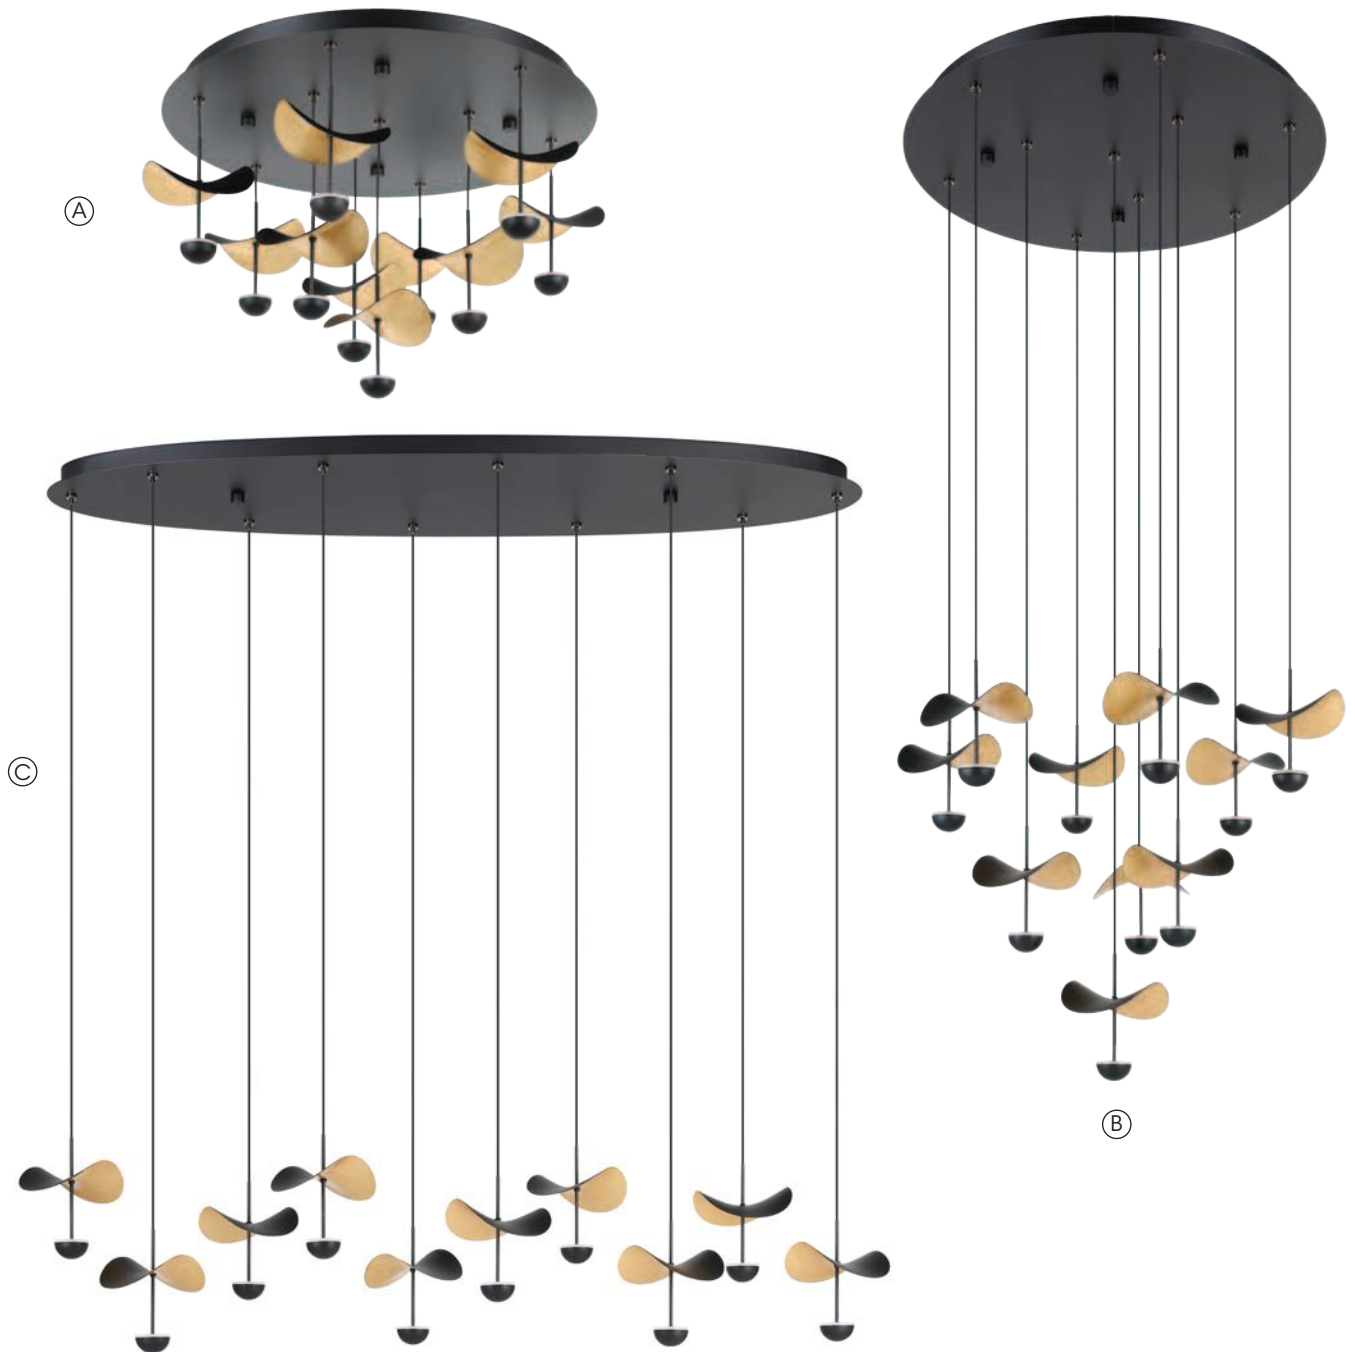

**IG/OG** = Inner/Outer Glass

Ⓐ

Ⓑ

REF#	Model	Finish	Dimension	Canopy/Backplate/Shade/ Glass	Bulb	Glass/ Shade	Details
A	39875A	Black	47 2/3"L x 6"W x 78 1/2"H	<b>S</b> - 4 4/9"L x 6"W x 6"H <b>C</b> - 12 3/5"L x 4 1/3"W x 1/2"H	5 x 5.4 W (LED)	Vaporized Black Transparent	Integrated LED, 3750L, 3000K, CRI - 80, Adjustable hanging length, Dimmer compatible
B	39877A	Black	6"L x 7 7/8"W x 16 1/2"H	<b>S</b> - 6 1/6"D x 53 1/7"H	1 x 7.2W (LED)	Vaporized Black Transparent	Integrated LED, 730L, 3000K, CRI - 80, Touch dimmer, Dimmer compatible

= Dimmable

= Wet/Outdoor

**C** = Canopy

**S** = Shade

**BP** = Back Plate

**G** = Glass

**CI** = Canopy Inside

**CO** = Canopy Outside

**IG/OG** = Inner/Outer Glass

REF#	Model	Finish	Dimension	Canopy/Backplate/ Shade/Glass	Bulb	Glass/ Shade	Details
A	205804A	Black and Brushed Brass	16 3/8"D x 24 7/8"H	C - 22 7/8"D x 1 1/2"H	10 x 2.3W (LED)	Matal	Integrated LED, 1760L, 3000K, Warm white, CRI - 80 
B	390339A	Black and Brushed Brass	24 7/8"D x 94 1/2"H	C - 20 7/8"D x 1 3/8"H Wires: 93", 82 4/9", 71 4/5"	10 x 2.3W (LED)	Matal	Integrated LED, 1760L, 3000K, Warm white, CRI - 80 
C	390342A	Black and Brushed Brass	44"L x 13"W X 59"H	-	10 x 2.3W (LED)	Matal	Integrated LED, 1760L, 3000K, Warm white, CRI - 80 

IG/OG = Inner/Outer Glass

REF#	Model	Finish	Dimension	Canopy/Backplate/Shade/ Glass	Bulb	Glass/ Shade	Details
A	43678A	Brushed Brass	12 7/8"L x 12 7/8"W x 9 3/8"H	<b>C</b> - 4 1/2"L x 4 1/2"L x 1"H <b>S</b> - 12 7/8"L x 12 7/8"L x 9 3/8"H	1 x 15W (E26 LED)	-	
B	43679A	Brushed Brass	12 7/8"D x 72"H	<b>C</b> - 4 7/8"W x 1 1/4"H <b>S</b> - 12 7/8"D x 9 3/8"H	1 x 15W (E26 LED)	-	Adjustable Hanging Height,
C	43681A	Brushed Brass	6 3/4"D x 72"H	<b>C</b> - 4 7/8"D x 1 1/4"H <b>S</b> - 6 3/4"D x 9 1/4"H	1 x 15W (E26 LED)	-	Adjustable Hanging Height,