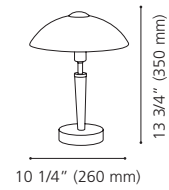

85104A

85104A SOLO 1

Finish / Fini: Matte Nickel / Nickel mat

Glass / Verre: White / Blanc

Wattage: 1 x 40W, G16.5 E12

(Not Included / Non incluse)

3 Step Touch Dimmer / Variateur tactile à trois intensités