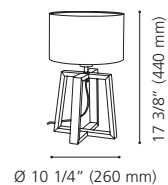

97515A

97515A CHIETINO

Finish / Fini: Wood / Bois

Shade / Abat-jour: Black Fabric / Tissu noir

Wattage: 1 x 60W E26 (Not included / Non incluse)

97516A

97516A CHIETINO 1

Finish / Fini: Wood / Bois