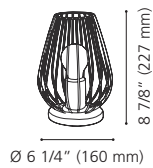

43392A

43392A RIYADH

Finish / Fini: Black / Noir

Shade / Abat-jour: Antique Black Metal /
Métal noir antique

Wattage: 1 x 60W E26 (Not Included / Non incluse)

49481A

49481A NEWTOWN

Finish / Fini: Black / Noir

Shade / Abat-jour: Black Metal / Métal noir

Wattage: 1 x 60W E26 (Not included / Non incluse)

202362A

202362A ESTEVAU 2

Finish / Fini: Matte Black / Noir mat

Glass / Verre: White / Blanc

Shade / Abat-jour: Black Metal / Métal noir

Wattage: 1 x 25W E26 (Not Included / Non incluse)
3 Step Touch Dimmer / Variateur tactile à trois intensités