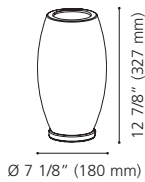

43392A

43392A RIYADH

Finish / Fini: Black / Noir

Shade / Abat-jour: Antique Black Metal /
Métal noir antique

Wattage: 1 x 60W E26 (Not Included / Non incluse)

49481A

49481A NEWTOWN

Finish / Fini: Black / Noir

Shade / Abat-jour: Black Metal / Métal noir

Wattage: 1 x 60W E26 (Not included / Non incluse)

202362A

202362A ESTEVAU 2

Finish / Fini: Matte Black / Noir mat

Glass / Verre: White / Blanc

Shade / Abat-jour: Black Metal / Métal noir

Wattage: 1 x 25W E26 (Not Included / Non incluse)
3 Step Touch Dimmer / Variateur tactile à trois intensités