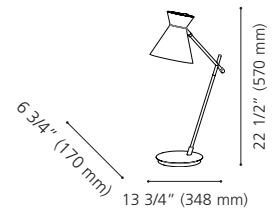

98864A AMEZAGA

Finish / Fini: Black & Brushed Brass / Noir et laiton brossé

Shade / Abat-jour: Black Metal / Métal noir

Wattage: 1 x 60W E26 (Not Included / Non incluse)