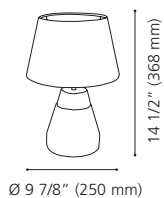

95527A TAREGA

Finish / Fini: Oak & Concrete Effect /
Chêne et effet béton

Shade / Abat-jour: Brown Fabric / Tissu brun

Wattage: 1 x 60W E26 (Not included / Non incluse)