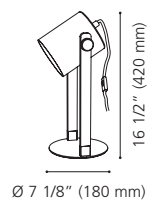

Wattage: 1 x 15W E26 LED
(Not Included / Non incluse)

43428A BURBANK

Finish / Fini: Black / Noir

Shade / Abat-jour: White Fabric / Tissu blanc

Wattage: 1 x 15W E26 LED
(Not Included / Non incluse)

43047A

43047A HORNWOOD