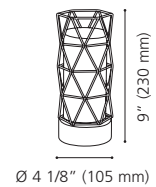

43392A

43392A RIYADH

Finish / Fini: Black / Noir

Shade / Abat-jour: Antique Black Metal /
Métal noir antique

Wattage: 1 x 60W E26 (Not Included / Non incluse)

49481A

49481A NEWTOWN

Finish / Fini: Black / Noir

Shade / Abat-jour: Black Metal / Métal noir

Wattage: 1 x 60W E26 (Not included / Non incluse)

202362A

202362A ESTEVAU 2

Finish / Fini: Matte Black / Noir mat

Glass / Verre: White / Blanc

Shade / Abat-jour: Black Metal / Métal noir

Wattage: 1 x 25W E26 (Not Included / Non incluse)
3 Step Touch Dimmer / Variateur tactile à trois intensités