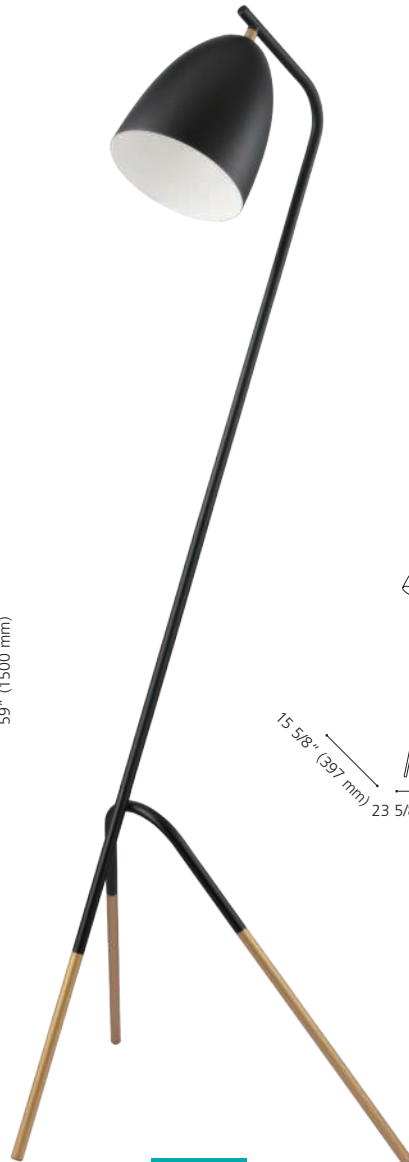

Wattage: 1 x 40W E26 (Not Included / Non incluse)

43646A

98387A

98386A

43646A MARDYKE

Finish / Fini: Black / Noir

Shade / Abat-jour: Black Metal & Clear Glass / Métal noir et verre clair

Wattage: 1 x 60W E26 (Not Included / Non incluse)

98387A BELESER

Finish / Fini: Black / Noir

Glass / Verre: Metallic Smoked / Fumé métallique

Wattage: 1 x 60W E26 (Not included / Non incluse)

98386A BELESER

Finish / Fini: Black / Noir

Glass / Verre: Metallic Smoked / Fumé métallique

Wattage: 1 x 60W E26 (Not included / Non incluse)

49944A

204261A

49944A WESTLINTON

Finish / Fini: White & Gold / Blanc et or
Shade / Abat-jour: White Metal / Métal blanc

Wattage: 1 x 60W E26 (Not included / Non incluse)