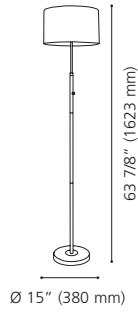

95344A ROMAO 2

Finish / Fini: Matte Nickel & Chrome /
Nickel mat et chrome

Shade / Abat-jour: Brown and Silver Fabric /
Tissu brun et argent

Wattage: 26.3W LED (Integrated / Intégré)

Lumens: 2270 **Kelvin:** 3000K

Dimmable / Luminosité variable

LED

95343A ROMAO 2

Finish / Fini: Matte Nickel & Chrome /
Nickel mat et chrome

Shade / Abat-jour: Brown and Silver Fabric /
Tissu brun et argent

Wattage: 12.4W LED (Integrated / Intégré)

Lumens: 930 **Kelvin:** 3000K

Dimmable / Luminosité variable

LED