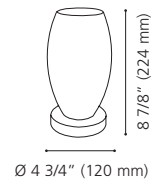

88957A BATISTA 1

Finish / Fini: Matte Nickel / Nickel mat

Glass / Verre: White Wiped / Blanc essuyé

Wattage: 1 x 60W E26 (Not Included / Non include)