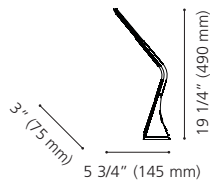

Not Dimmable / Luminosité non-variable

LED

97915A

97914A

97914A & 97916A

These luminaires come with multiple features. A screen to display, the time, date & temperature. There is also an alarm mode integrated.