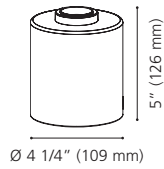

97208A

97208A OLIVAL

Finish / Fini: Cork / Liège
Glass / Verre: Clear / Clair

Wattage: 1 x 60W E26, T10 (Not included / Non incluse)

99084A

99084A CERCAMAR

Finish / Fini: Chrome / Chrome
Glass / Verre: Clear / Clair