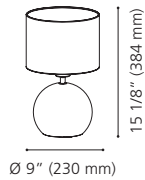

97234A

97234A CARPARA

Finish / Fini: Taupe Fabric / Tissu taupe

Wattage: 2 x 60W E26 (Not included / Non inclus)

98381A

98286A

98381A MONTALBANO

Finish / Fini: White / Blanc
Shade / Abat-jour: White Fabric / Tissu blanc