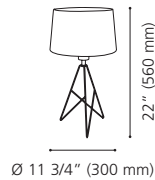

39179A

39181A

202131A

39179A CAMPORALE

Finish / Fini: Gold / Or

Shade / Abat-jour: Black & Gold Fabric / Tissu noir et or

Wattage: 1 x 12W LED E26 (Trilight / Trois intensités)
(Not included / Non incluse)

39181A CAMPORALE

Finish / Fini: Chrome / Chrome

Shade / Abat-jour: White Fabric / Tissu blanc

Wattage: 1 x 12W LED E26 (Trilight / Trois intensités)
(Not included / Non incluse)

202131A PEDREGAL 1

Finish / Fini: Matte Black / Noir mat

Shade / Abat-jour: Black & Gold Fabric / Tissu noir et or

Wattage: 1 x 60W E26 (Not included / Non incluse)