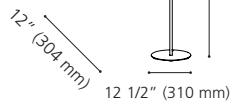

205302A ALMEIDA 2

Finish / Fini: Brushed Brass / Laiton brossé

Shade / Abat-jour: Black & Brass Fabric / Tissu noir et laiton

Wattage: 3 x 40W E26 (Not Included / Non incluses)

205301A ALMEIDA 2

Finish / Fini: Brushed Brass / Laiton brossé

Shade / Abat-jour: Black & Brass Fabric / Tissu noir et laiton

Wattage: 2 x 40W E26 (Not Included / Non incluses)