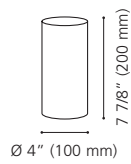

81827A

81827A GEO

Glass / Verre: White / Blanc

Wattage: 1 x 60W B11 (Not included / Non incluse)