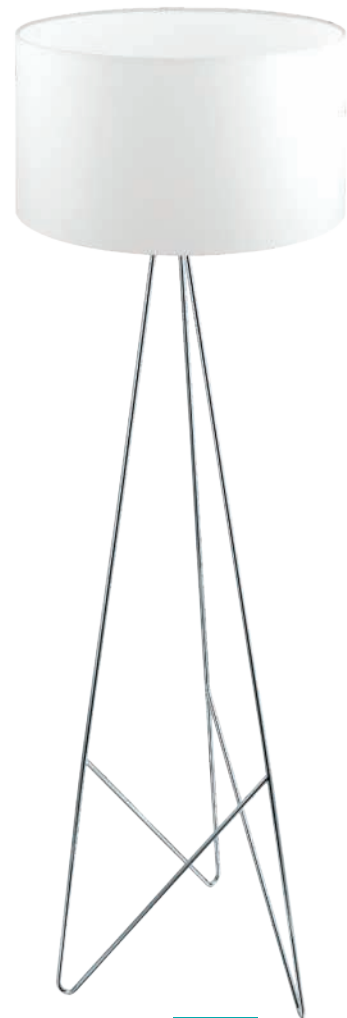

39231A CAMPORALE

Finish / Fini: Gold / Or

Shade / Abat-jour: Black & Gold Fabric / Tissu noir et or

Wattage: 1 x 12W LED E26 (Trilight / Trois intensités)
(Not included / Non incluse)

39232A CAMPORALE

Finish / Fini: Chrome / Chrome

Shade / Abat-jour: White Fabric / Tissu blanc

Wattage: 1 x 12W LED E26 (Trilight / Trois intensités)
(Not included / Non incluse)