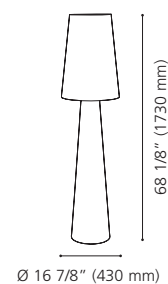

97232A

97232A CARPARA

Finish / Fini: Grey Linen / Lin gris

Wattage: 2 x 60W E26 (Not included / Non inclus)

97141A

97141A CARPARA

Finish / Fini: Taupe Fabric / Tissu taupe

Wattage: 2 x 60W E26 (Not included / Non inclus)