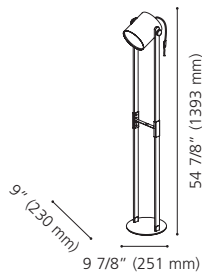

Finish / Fini: Black / Noir
Shade / Abat-jour: Black Fabric / Tissu noir

Wattage: 1 x 40W E26 (Not Included / Non include)

43429A

43428A

43429A BURBANK

Finish / Fini: Black / Noir

Shade / Abat-jour: White Fabric / Tissu blanc