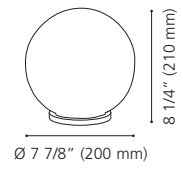

85265A

85264A RONDO

Finish / Fini: Silver / Argent
Glass / Verre: White / Blanc

Wattage: 1 x 60W E26 (Not included / Non incluse)

85265A RONDO

Finish / Fini: Silver / Argent
Glass / Verre: White / Blanc

Wattage: 1 x 60W E26 (Not included / Non incluse)

85266A RONDO

Finish / Fini: Silver / Argent
Glass / Verre: White / Blanc

Wattage: 1 x 60W E26 (Not included / Non incluse)