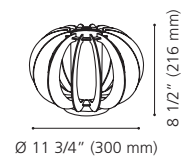

202121A

202121A STELLATO COLORE

Finish / Fini: Matte Nickel / Nickel mat

Glass / Verre: White / Blanc

Shade / Abat-jour: Grey Wood / Bois gris

Wattage: 1 x 60W E26 (Not Included / Non include)