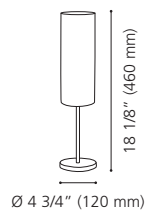

Wattage: 1 x 100W E26 (Not included / Non incluse)

85981A

Ø 4 3/4" (120 mm)

85982A

Ø 7 7/8" (200 mm)

89835A

Ø 6 1/8" (155 mm)

85981A TROY 3