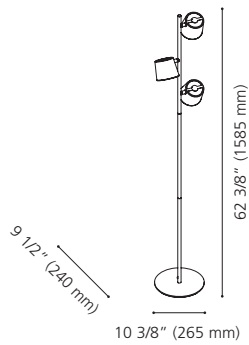

39986A

39987A ALTMIRA

Finish / Fini: Black / Noir

Shade / Abat-jour: Brushed Brass Metal / Métal laiton brossé

Diffuser / Diffuseur: White Acrylic / Acrylique blanc

Wattage: 3 x 5.3W LED GU10 (Included / Incluses)

Lumens: 3 x 380 (1140) **Kelvin:** 3000K

39986A ALTMIRA

Finish / Fini: Black / Noir

Shade / Abat-jour: Brushed Brass Metal / Métal laiton brossé

Diffuser / Diffuseur: White Acrylic / Acrylique blanc

Wattage: 2 x 5.3W LED GU10 (Included / Incluses)

Lumens: 2 x 380 (760) **Kelvin:** 3000K