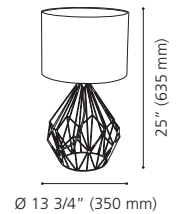

39179A CAMPORALE

Finish / Fini: Gold / Or

Shade / Abat-jour: Black & Gold Fabric / Tissu noir et or

Wattage: 1 x 12W LED E26 (Trilight / Trois intensités)
(Not included / Non incluse)

39181A CAMPORALE

Finish / Fini: Chrome / Chrome

Shade / Abat-jour: White Fabric / Tissu blanc

Wattage: 1 x 12W LED E26 (Trilight / Trois intensités)
(Not included / Non incluse)

202131A PEDREGAL 1

Finish / Fini: Matte Black / Noir mat

Shade / Abat-jour: Black & Gold Fabric / Tissu noir et or

Wattage: 1 x 60W E26 (Not included / Non incluse)