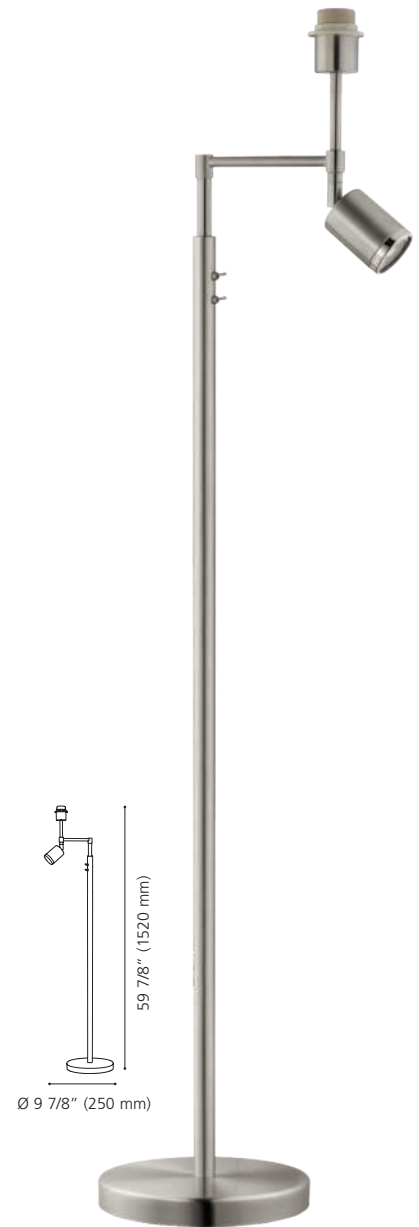

LED

93589A CANETAL 1

Finish / Fini: Chrome / Chrome

Shade / Abat-jour: Satin Acrylic / Acrylique satin

Wattage: 2 x 7.7W LED (Integrated / Intégré)

Lumens: 2 x 280 (560) **Kelvin:** 3000K

Not Dimmable / Luminosité non-variable

203676A

203676A POLICARA

Finish / Fini: Matte Nickel / Nickel mat

Glass / Verre: White & Clear / Blanc et clair

Wattage: 1 x 60W E26 + 1 x 3.3W LED

(Not included, Integrated / Non incluse, intégré)

Lumens: 340 **Kelvin:** 3000K

LED

39368A

202336A

39368A NADINA 1

Finish / Fini: Matte Nickel & Black Marble /
Nickel mat et marbre noir

Wattage: 1 x 60W E26 (Not included / Non incluse)

202336A SANTANDER

Finish / Fini: Matte Nickel / Nickel mat