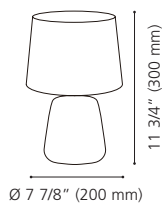

99331A

99329A MANALBA 1

Finish / Fini: Silver / Argent

Shade / Abat-jour: White & Silver Fabric /
Tissu blanc et argent

Wattage: 1 x 40W E26 (Not Included / Non include)

99331A MANALBA 1

Finish / Fini: Gold / Or

Shade / Abat-jour: Black & Gold Fabric /
Tissu noir et or

Wattage: 1 x 40W E26 (Not Included / Non include)