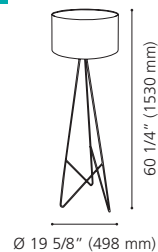

39232A

39231A CAMPORALE

Finish / Fini: Gold / Or

Shade / Abat-jour: Black & Gold Fabric / Tissu noir et or

Wattage: 1 x 12W LED E26 (Trilight / Trois intensités)
(Not included / Non incluse)

39232A CAMPORALE

Finish / Fini: Chrome / Chrome

Shade / Abat-jour: White Fabric / Tissu blanc

Wattage: 1 x 12W LED E26 (Trilight / Trois intensités)
(Not included / Non incluse)