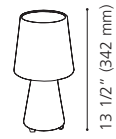

97122A

Ø 6 3/4" (170 mm)

97122A CARPARA

Finish / Fini: Grey Linen / Lin gris

Wattage: 2 x 40W E12 (Not included / Non includes)