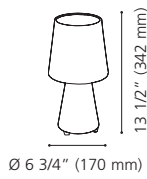

97122A

Ø 6 3/4" (170 mm)

97122A CARPARA

Finish / Fini: Grey Linen / Lin gris

Wattage: 2 x 40W E12 (Not included / Non includes)

97132A

97124A

97134A