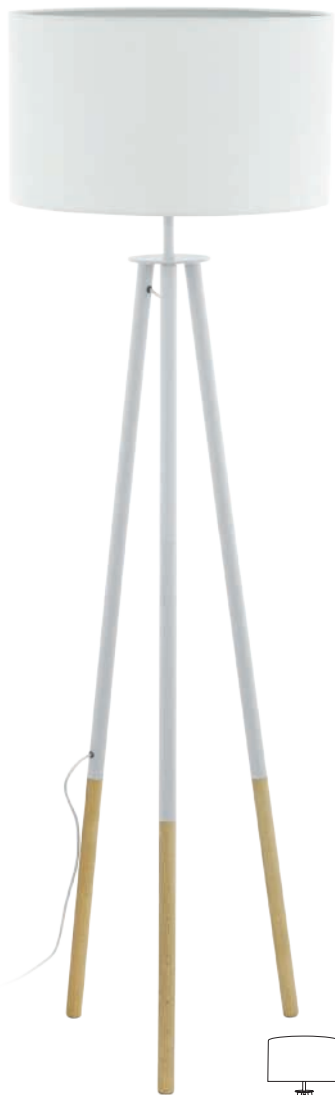

Lumens: 930 **Kelvin:** 3000K

Dimmable / Luminosité variable

LED

202343A

Ø 20 1/8" (510 mm)

95541A

63 7/8" (1624 mm)

Ø 20 1/8" (510 mm)

202343A FONDACHELLI

Finish / Fini: Matte Nickel / Nickel mat

Shade / Abat-jour: White Fabric / Tissu blanc

Wattage: 1 x 60W E26 (Not included / Non incluse)

95541A FONDACHELLI

Finish / Fini: Black / Noir

Shade / Abat-jour: Black & Copper Fabric /
Tissu noir et cuivré

Wattage: 1 x 60W E26 (Not included / Non incluse)

49156A

Ø 21" (532 mm)

204035A

Ø 21" (532 mm)

49156A BIDFORD

Finish / Fini: Matte White & Wood / Blanc mat et bois
Shade / Abat-jour: White Fabric / Tissu blanc