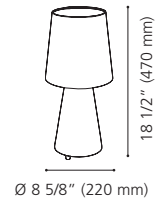

97122A

Ø 6 3/4" (170 mm)

97122A CARPARA

Finish / Fini: Grey Linen / Lin gris

Wattage: 2 x 40W E12 (Not included / Non includes)

97132A

97124A

97134A