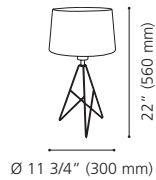

39179A

39181A

202131A

39179A CAMPORALE

Finish / Fini: Gold / Or

Shade / Abat-jour: Black & Gold Fabric / Tissu noir et or

Wattage: 1 x 12W LED E26 (Trilight / Trois intensités)
(Not included / Non incluse)

39181A CAMPORALE

Finish / Fini: Chrome / Chrome

Shade / Abat-jour: White Fabric / Tissu blanc

Wattage: 1 x 12W LED E26 (Trilight / Trois intensités)
(Not included / Non incluse)

202131A PEDREGAL 1

Finish / Fini: Matte Black / Noir mat

Shade / Abat-jour: Black & Gold Fabric / Tissu noir et or

Wattage: 1 x 60W E26 (Not included / Non incluse)