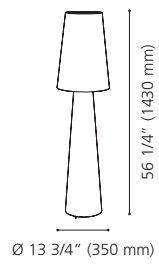

97138A

97138A CARPARA

Finish / Fini: Grey Linen / Lin gris

Wattage: 2 x 60W E26 (Not included / Non includes)