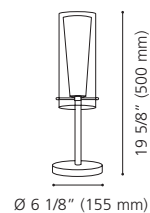

Wattage: 1 x 100W E26 (Not included / Non incluse)

85981A

Ø 4 3/4" (120 mm)

85982A

Ø 7 7/8" (200 mm)

89835A

Ø 6 1/8" (155 mm)

85981A TROY 3