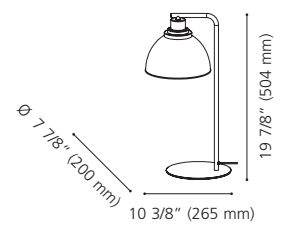

Wattage: 1 x 40W E26 (Not Included / Non incluse)

43646A

98387A

98386A

43646A MARDYKE

Finish / Fini: Black / Noir

Shade / Abat-jour: Black Metal & Clear Glass / Métal noir et verre clair

Wattage: 1 x 60W E26 (Not Included / Non incluse)