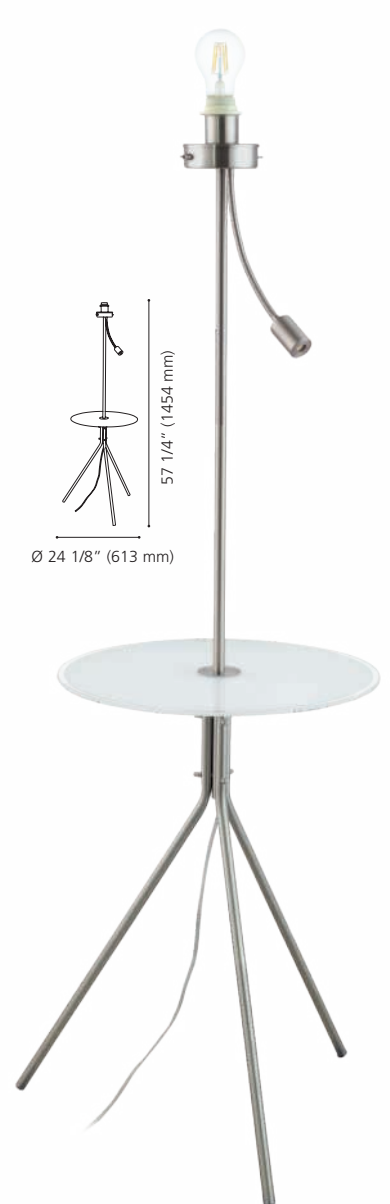

LED

93589A CANETAL 1

Finish / Fini: Chrome / Chrome

Shade / Abat-jour: Satin Acrylic / Acrylique satin

Wattage: 2 x 7.7W LED (Integrated / Intégré)

Lumens: 2 x 280 (560) **Kelvin:** 3000K

Not Dimmable / Luminosité non-variable

LED

203648A

203648A POLICARA

Finish / Fini: Matte Nickel / Nickel mat

Glass / Verre: White & Clear / Blanc et clair

Shade / Abat-jour: Black Metal / Métal noir

Wattage: 1 x 60W E26 (Not included / Non incluse)

203647A

203647A POLICARA

Finish / Fini: Matte Nickel / Nickel mat

Glass / Verre: White & Clear / Blanc et clair

Shade / Abat-jour: White Metal / Métal blanc

Wattage: 1 x 60W E26 (Not included / Non incluse)