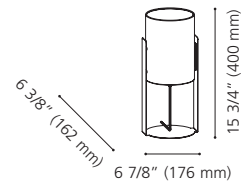

98381A MONTALBANO

Finish / Fini: White / Blanc
Shade / Abat-jour: White Fabric / Tissu blanc

Wattage: 1 x 60W E26 + 1 x 20W LED E12
(Not included / Non incluses)

98286A SIPONTO

Finish / Fini: Matte Nickel / Nickel mat
Shade / Abat-jour: Grey Fabric / Tissu gris

Wattage: 1 x 60W E26 (Not included / Non incluse)