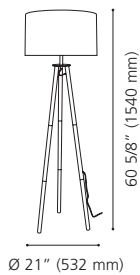

Wattage: 1 x 60W E26 (Not included / Non incluse)

49156A

Ø 21" (532 mm)

204035A

Ø 21" (532 mm)

49156A BIDFORD

Finish / Fini: Matte White & Wood / Blanc mat et bois
Shade / Abat-jour: White Fabric / Tissu blanc