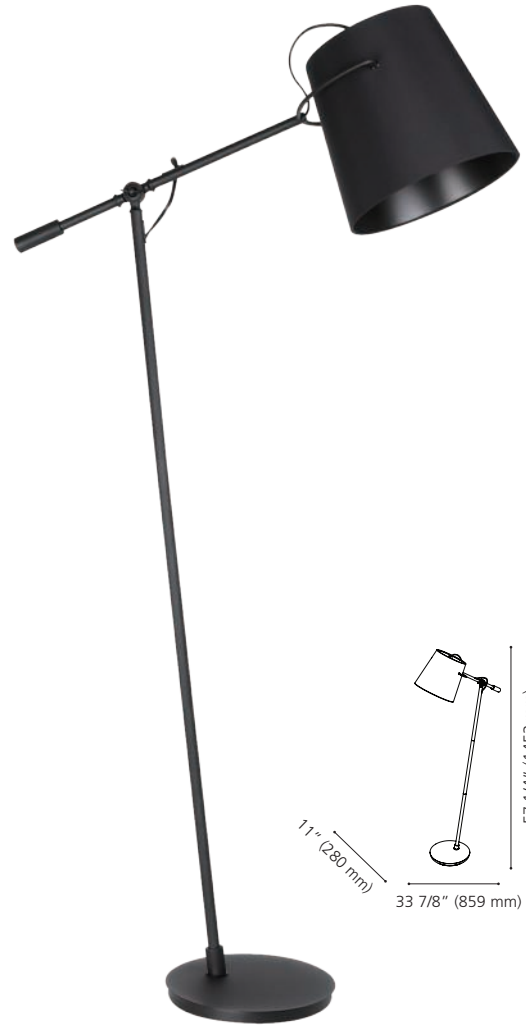

Not Dimmable / Luminosité non-variable

39866A

39866A GRANADILLOS

Finish / Fini: Black / Noir
Shade / Abat-jour: Black Fabric / Tissu noir

Wattage: 1 x 40W E26 (Not Included / Non include)

39867A

39867A GRANADILLOS