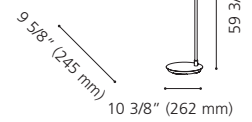

99015A ESTAZIONA

Finish / Fini: Black / Noir

Shade / Abat-jour: Black & White Fabric /
Tissu noir et blanc

Wattage: 1 x 60W E26 (Not Included / Non include)