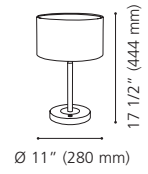

95343A

95344A ROMAO 2

Finish / Fini: Matte Nickel & Chrome /
Nickel mat et chrome

Shade / Abat-jour: Brown and Silver Fabric /
Tissu brun et argent

Wattage: 26.3W LED (Integrated / Intégré)

Lumens: 2270 **Kelvin:** 3000K

Dimmable / Luminosité variable

LED

95343A ROMAO 2

Finish / Fini: Matte Nickel & Chrome /
Nickel mat et chrome

Shade / Abat-jour: Brown and Silver Fabric /
Tissu brun et argent

Wattage: 12.4W LED (Integrated / Intégré)

Lumens: 930 **Kelvin:** 3000K

Dimmable / Luminosité variable

LED