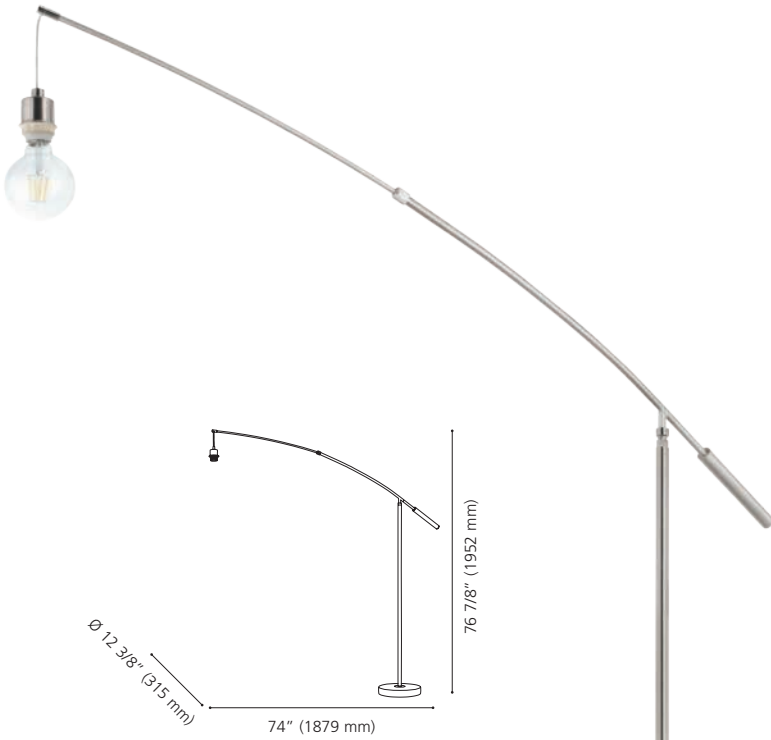

39368A

202336A

39368A NADINA 1

Finish / Fini: Matte Nickel & Black Marble /
Nickel mat et marbre noir

Wattage: 1 x 60W E26 (Not included / Non incluse)

202336A SANTANDER

Finish / Fini: Matte Nickel / Nickel mat

Wattage: 1 x 60W E26 + 1 x 6W LED GU10
(Not included / Non incluse)