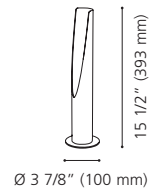

97581A

203387A BARBOTTO

Finish / Fini: Black & Silver / Noir et argent

Wattage: 1 x 10W LED GU10 (Not included / Non incluse)

97583A BARBOTTO

Finish / Fini: Black & Gold / Noir et or

Wattage: 1 x 10W LED GU10 (Not included / Non incluse)

97581A BARBOTTO

Finish / Fini: White & Silver / Blanc et argent

Wattage: 1 x 10W LED GU10 (Not included / Non incluse)