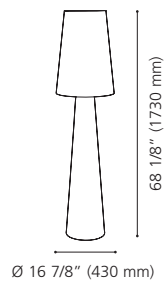

97134A CARPARA

Finish / Fini: Taupe Fabric / Tissu taupe

Wattage: 2 x 60W E26 (Not included / Non inclus)

97138A

97138A CARPARA

Finish / Fini: Grey Linen / Lin gris

Wattage: 2 x 60W E26 (Not included / Non includes)