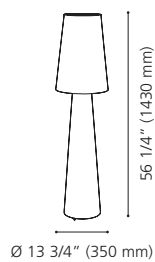

97141A

97141A CARPARA

Finish / Fini: Taupe Fabric / Tissu taupe

Wattage: 2 x 60W E26 (Not included / Non inclus)