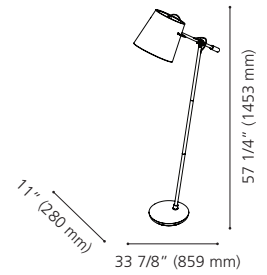

Not Dimmable / Luminosité non-variable

39866A

39866A GRANADILLOS

Finish / Fini: Black / Noir
Shade / Abat-jour: Black Fabric / Tissu noir

Wattage: 1 x 40W E26 (Not Included / Non include)

39867A

39867A GRANADILLOS