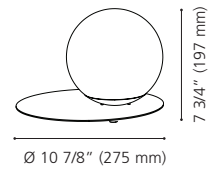

39594A SALVEZINAS

Finish / Fini: Black / Noir
Glass / Verre: White / Blanc

Wattage: 1 x 60W E26 (Not included / Non incluse)

39593A SALVEZINAS

Finish / Fini: Black / Noir
Glass / Verre: White / Blanc

Wattage: 1 x 40W E12 (Not included / Non incluse)

39954A ARENALES

Finish / Fini: Brushed Brass / Laiton brossé
Glass / Verre: White / Blanc

Wattage: 1 x 40W E26 (Not Included / Non incluse)