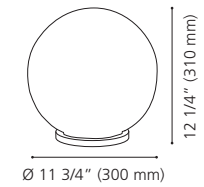

85264A RONDO

Finish / Fini: Silver / Argent
Glass / Verre: White / Blanc

Wattage: 1 x 60W E26 (Not included / Non incluse)

85265A RONDO

Finish / Fini: Silver / Argent
Glass / Verre: White / Blanc

Wattage: 1 x 60W E26 (Not included / Non incluse)

85266A RONDO

Finish / Fini: Silver / Argent
Glass / Verre: White / Blanc

Wattage: 1 x 60W E26 (Not included / Non incluse)