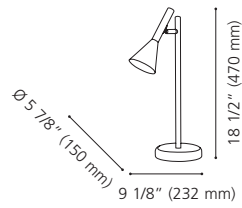

97806A

97805A CORTADERAS

Finish / Fini: Black / Noir
Shade / Abat-jour: Black & Gold Metal / Métal noir et or

Wattage: 1 x 10W LED GU10 (Not included / Non incluse)

97806A CORTADERAS

Finish / Fini: Black / Noir
Shade / Abat-jour: Black & Gold Metal / Métal noir et or

Wattage: 2 x 10W LED GU10 (Not included / Non incluse)