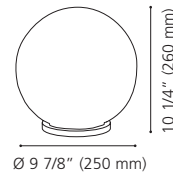

85265A

85264A RONDO

Finish / Fini: Silver / Argent
Glass / Verre: White / Blanc

Wattage: 1 x 60W E26 (Not included / Non incluse)

85265A RONDO

Finish / Fini: Silver / Argent
Glass / Verre: White / Blanc

Wattage: 1 x 60W E26 (Not included / Non incluse)

85266A RONDO

Finish / Fini: Silver / Argent
Glass / Verre: White / Blanc

Wattage: 1 x 60W E26 (Not included / Non incluse)