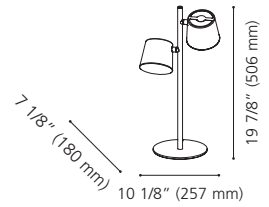

39987A ALTMIRA

Finish / Fini: Black / Noir

Shade / Abat-jour: Brushed Brass Metal / Métal laiton brossé

Diffuser / Diffuseur: White Acrylic / Acrylique blanc

Wattage: 3 x 5.3W LED GU10 (Included / Incluses)

Lumens: 3 x 380 (1140) **Kelvin:** 3000K

39986A ALTMIRA

Finish / Fini: Black / Noir

Shade / Abat-jour: Brushed Brass Metal / Métal laiton brossé

Diffuser / Diffuseur: White Acrylic / Acrylique blanc

Wattage: 2 x 5.3W LED GU10 (Included / Incluses)

Lumens: 2 x 380 (760) **Kelvin:** 3000K