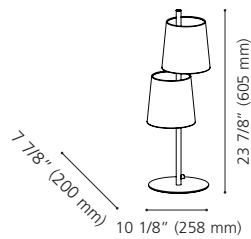

Wattage: 1 x 60W E26 (Not Included / Non incluse)

205302A

205301A

205302A ALMEIDA 2

Finish / Fini: Brushed Brass / Laiton brossé

Shade / Abat-jour: Black & Brass Fabric / Tissu noir et laiton

Wattage: 3 x 40W E26 (Not Included / Non incluses)