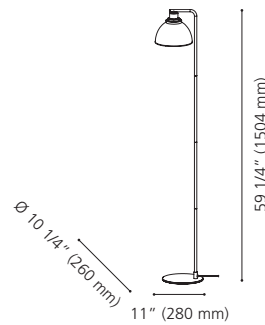

Wattage: 1 x 40W E26 (Not Included / Non incluse)

43646A

98387A

98386A

43646A MARDYKE

Finish / Fini: Black / Noir

Shade / Abat-jour: Black Metal & Clear Glass / Métal noir et verre clair

Wattage: 1 x 60W E26 (Not Included / Non incluse)