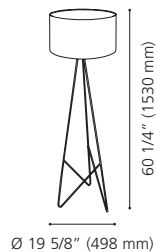

39231A CAMPORALE

Finish / Fini: Gold / Or

Shade / Abat-jour: Black & Gold Fabric / Tissu noir et or

Wattage: 1 x 12W LED E26 (Trilight / Trois intensités)
(Not included / Non incluse)

39232A CAMPORALE

Finish / Fini: Chrome / Chrome

Shade / Abat-jour: White Fabric / Tissu blanc

Wattage: 1 x 12W LED E26 (Trilight / Trois intensités)
(Not included / Non incluse)