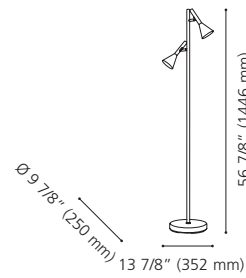

97805A CORTADERAS

Finish / Fini: Black / Noir
Shade / Abat-jour: Black & Gold Metal / Métal noir et or

Wattage: 1 x 10W LED GU10 (Not included / Non incluse)

97806A CORTADERAS

Finish / Fini: Black / Noir
Shade / Abat-jour: Black & Gold Metal / Métal noir et or

Wattage: 2 x 10W LED GU10 (Not included / Non incluse)