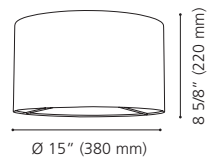

205149

Shades can be paired with Santander (202336A), Policara (203676A) and Nadina (39368A) Floor lamps.

Les abat-jours peuvent être associés aux luminaires Santander (202336A), Policara (203676A) et Nadina (39368A).

202337A

Shade / Abat-jour: Black Fabric / Tissu noir

202338A

Shade / Abat-jour: White Fabric / Tissu blanc

204561

Shade / Abat-jour: White, Blue & Grey Fabric / Tissu blanc, bleu et gris

202059A

Shade / Abat-jour: Grey & Silver Fabric / Tissu gris et argent

205149

Shade / Abat-jour: White, Black & Grey Fabric / Tissu blanc, noir et gris