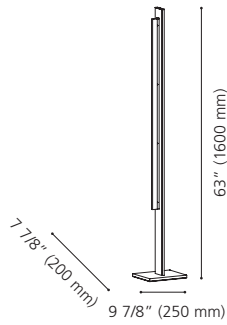

204363A

204362A SPADAFORA

Finish / Fini: Black / Noir

Diffuser / Diffuseur: Clear Acrylic / Acrylique clair

Wattage: 21.5W LED (Integrated / Intégré)

Lumens: 2150 Kelvin: 3000K

3 Step Touch Dimmer / Variateur tactile à trois intensités

LED

204363A SPADAFORA

Finish / Fini: Black / Noir

Diffuser / Diffuseur: Clear Acrylic / Acrylique clair

Wattage: 13W LED (Integrated / Intégré)

Lumens: 1250 Kelvin: 3000K

3 Step Touch Dimmer / Variateur tactile à trois intensités

LED