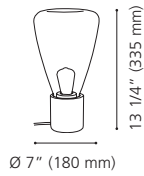

97208A

97208A OLIVAL

Finish / Fini: Cork / Liège
Glass / Verre: Clear / Clair

Wattage: 1 x 60W E26, T10 (Not included / Non incluse)