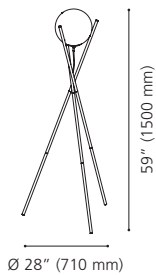

39593A

39594A SALVEZINAS

Finish / Fini: Black / Noir
Glass / Verre: White / Blanc

Wattage: 1 x 60W E26 (Not included / Non incluse)

39593A SALVEZINAS

Finish / Fini: Black / Noir
Glass / Verre: White / Blanc

Wattage: 1 x 40W E12 (Not included / Non incluse)

39954A ARENALES

Finish / Fini: Brushed Brass / Laiton brossé
Glass / Verre: White / Blanc

Wattage: 1 x 40W E26 (Not Included / Non incluse)