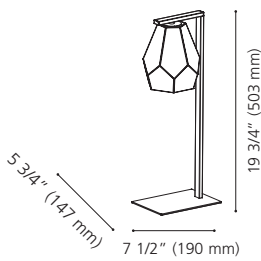

43646A

43646A MARDYKE

Finish / Fini: Black / Noir

Shade / Abat-jour: Black Metal & Clear Glass / Métal noir et verre clair

Wattage: 1 x 60W E26 (Not Included / Non incluse)

98387A BELESER

Finish / Fini: Black / Noir

Glass / Verre: Metallic Smoked / Fumé métallique

Wattage: 1 x 60W E26 (Not included / Non incluse)

98386A BELESER

Finish / Fini: Black / Noir

Glass / Verre: Metallic Smoked / Fumé métallique

Wattage: 1 x 60W E26 (Not included / Non incluse)