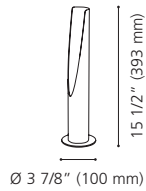

203387A BARBOTTO

Finish / Fini: Black & Silver / Noir et argent

Wattage: 1 x 10W LED GU10 (Not included / Non incluse)

97583A BARBOTTO

Finish / Fini: Black & Gold / Noir et or

Wattage: 1 x 10W LED GU10 (Not included / Non incluse)

97581A BARBOTTO

Finish / Fini: White & Silver / Blanc et argent

Wattage: 1 x 10W LED GU10 (Not included / Non incluse)