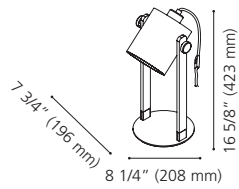

43428A

43429A BURBANK

Finish / Fini: Black / Noir

Shade / Abat-jour: White Fabric / Tissu blanc

Wattage: 1 x 15W E26 LED
(Not Included / Non incluse)

43428A BURBANK

Finish / Fini: Black / Noir

Shade / Abat-jour: White Fabric / Tissu blanc

Wattage: 1 x 15W E26 LED
(Not Included / Non incluse)