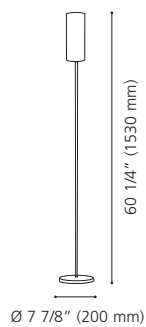

Wattage: 1 x 100W E26 (Not included / Non incluse)

85981A

Ø 4 3/4" (120 mm)

85982A

Ø 7 7/8" (200 mm)

89835A

Ø 6 1/8" (155 mm)

85981A TROY 3