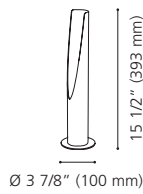

97583A

203387A BARBOTTO

Finish / Fini: Black & Silver / Noir et argent

Wattage: 1 x 10W LED GU10 (Not included / Non incluse)

97583A BARBOTTO

Finish / Fini: Black & Gold / Noir et or

Wattage: 1 x 10W LED GU10 (Not included / Non incluse)

97581A BARBOTTO

Finish / Fini: White & Silver / Blanc et argent

Wattage: 1 x 10W LED GU10 (Not included / Non incluse)