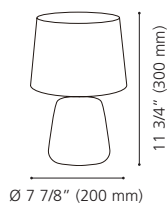

99329A MANALBA 1

Finish / Fini: Silver / Argent

Shade / Abat-jour: White & Silver Fabric /
Tissu blanc et argent

Wattage: 1 x 40W E26 (Not Included / Non include)

99331A MANALBA 1

Finish / Fini: Gold / Or

Shade / Abat-jour: Black & Gold Fabric /
Tissu noir et or

Wattage: 1 x 40W E26 (Not Included / Non include)