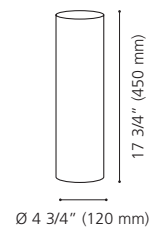

81829A GEO

Glass / Verre: White / Blanc

Wattage: 1 x 100W E26 (Not included / Non incluse)