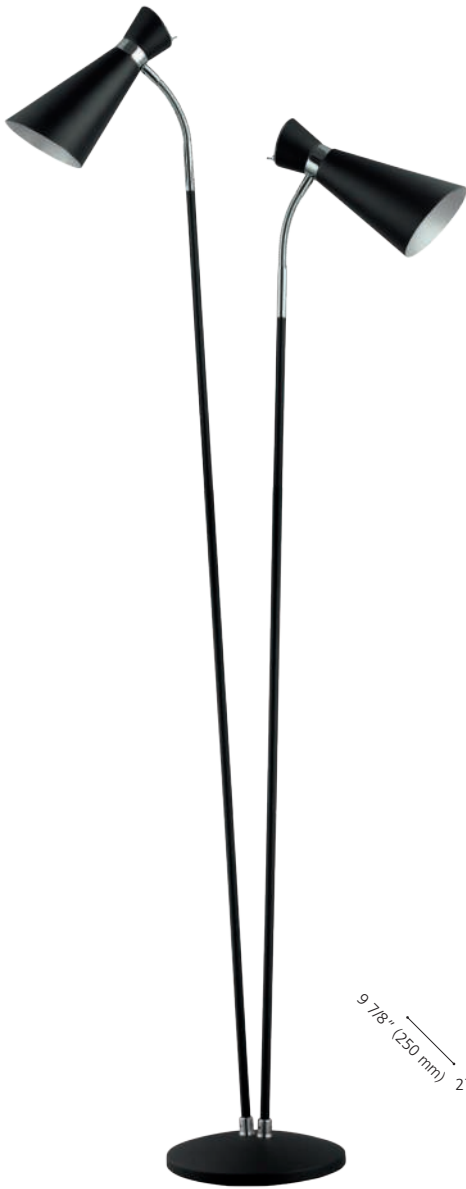

Wattage: 1 x 60W E26 (Not included / Non incluse)

204967A SONRESA

Finish / Fini: Black / Noir

Shade / Abat-jour: Black & Chrome / Noir et chrome

Wattage: 1 x 60W E26 (Not included / Non incluse)

39399A

98674A

39399A SARDINARA

Finish / Fini: Black & Chrome / Noir et chrome

Shade / Abat-jour: Black & Chrome Metal /
Métal noir et chrome

Wattage: 2 x 40W E26 (Not included / Non inclus)

98674A REKALDE

Finish / Fini: Black / Noir