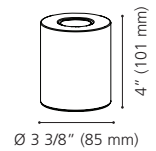

99079A

99079A TURIALDO

Finish / Fini: Wood / Bois

Wattage: 1 x 60W E26 (Not Included / Non incluse)