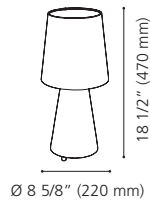

97122A

Ø 6 3/4" (170 mm)

97122A CARPARA

Finish / Fini: Grey Linen / Lin gris

Wattage: 2 x 40W E12 (Not included / Non includes)

97132A

97124A

97134A