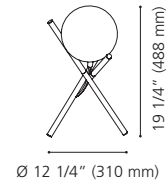

39954A

39594A SALVEZINAS

Finish / Fini: Black / Noir
Glass / Verre: White / Blanc

Wattage: 1 x 60W E26 (Not included / Non incluse)

39593A SALVEZINAS

Finish / Fini: Black / Noir
Glass / Verre: White / Blanc

Wattage: 1 x 40W E12 (Not included / Non incluse)

39954A ARENALES

Finish / Fini: Brushed Brass / Laiton brossé
Glass / Verre: White / Blanc

Wattage: 1 x 40W E26 (Not Included / Non incluse)