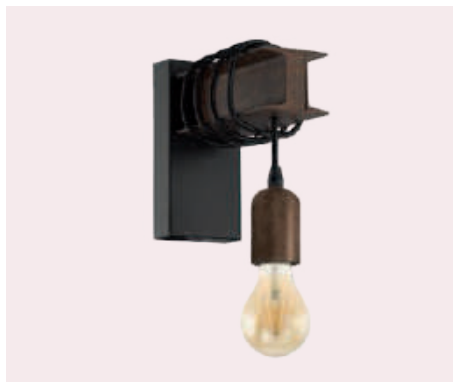

43152 TOWNSHEND 4

wall light; steel, black, antique brown

Globe sold separately

L 80, H 190, A 185