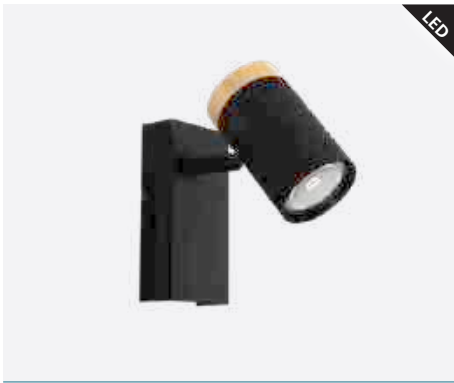

39647N CARTAGENA

spot; steel, wood, black

L 65, H 130