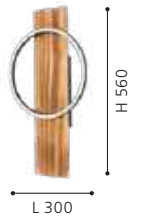

49698 LITTLETON

wall light; steel, black / wood, brown

L 110, H 330, A 115

99353 BOYAL

wall light; steel, wood, black, brown rustic

L 300, H 560, A 75

32917 TOWNSHEND

wall light; steel, wood, black