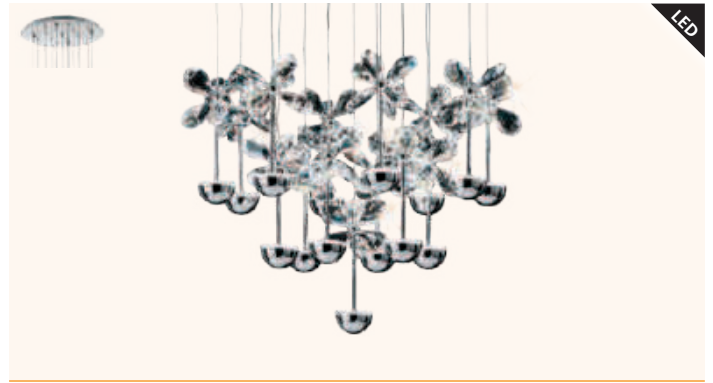

LED

93662 PIANOPOLI

pendant light; stainless steel, chrome / crystal, clear

H 1100, Ø 500

LED warm WHITE

15x 2.5W 15x 270lm