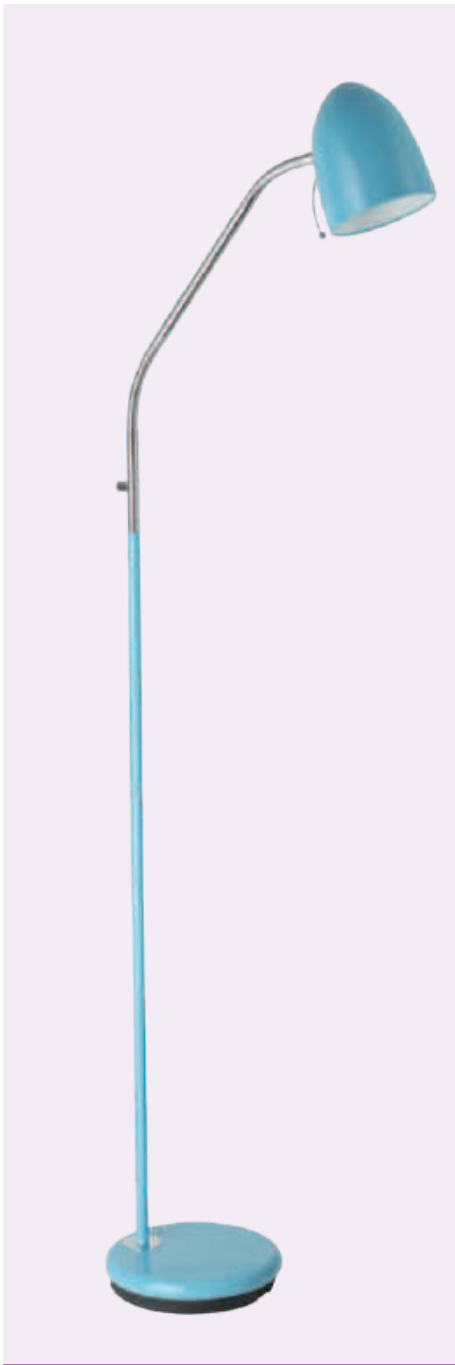

H 360, L 100

205263N LARA

clip on lamp, steel, grape

H 360, L 100

205576N LARA

floor lamp, steel, bright blue

205579N LARA

floor lamp, steel, red