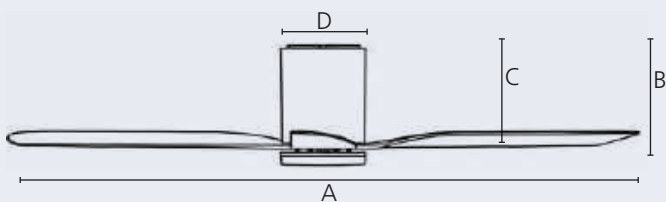

Dimensions

	mm	inches
A	1320	52.0
B	234	9.2
C	229	9.0
D	189	7.4

Airflow

Speed	max. Watts	m³/h	m³/h/W
night	1.9	2,591	1,363.7
1	3.1	4,506	1,453.5
2	4.8	7,196	1,499.2
3	9.1	8,730	959.3
4	14.5	9,574	660.3
5	29.0	11,895	410.2

Optional accessories

Page

20523501

20523502

Remote Kit	-	-
Extension Rods	-	-
LED Kit	-	-