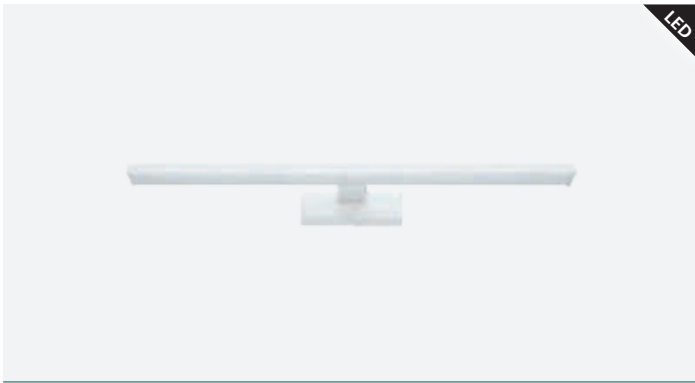

203424 PANDELLA 1

mirror luminaire; aluminium, plastic, white

L 600, H 40, A 120

11W 1350lm

IP44