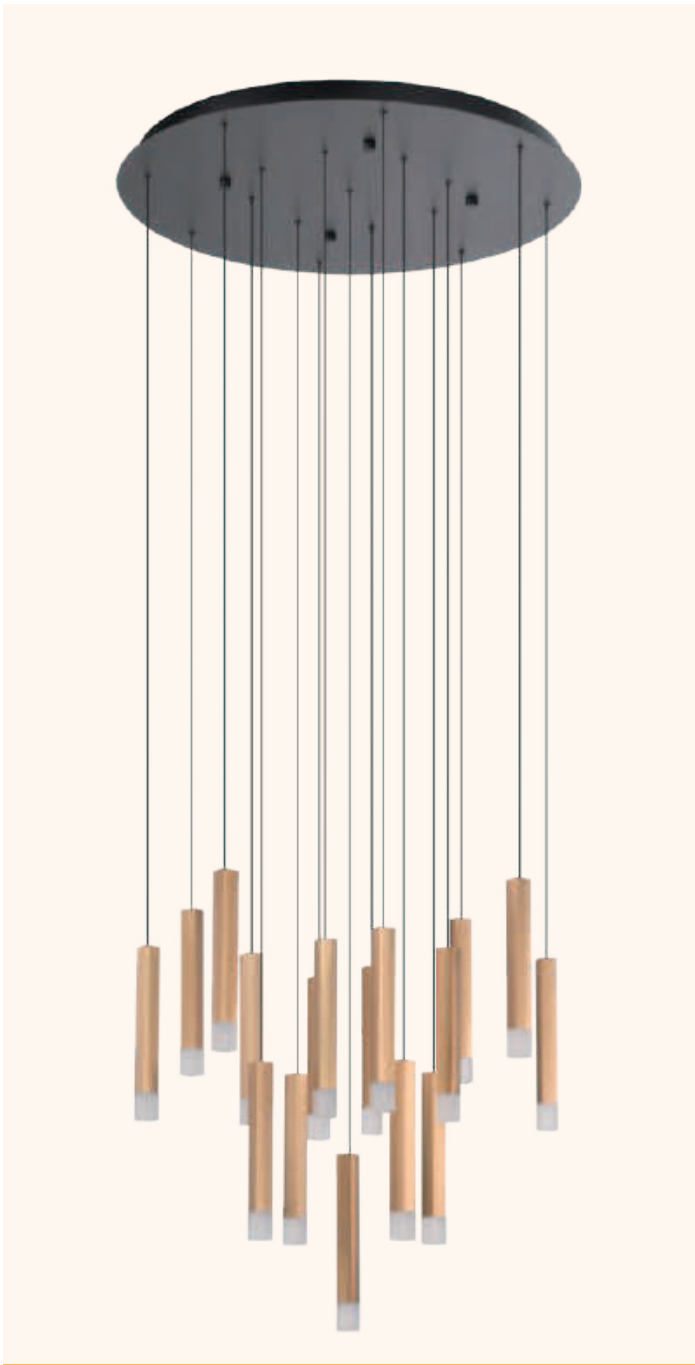

205647N ESTANERIOS

pendant light; aluminium, steel / black, king brown

H 3000, Ø 780

LED warm WHITE
LED 17x 2.9W

9 008606 267217