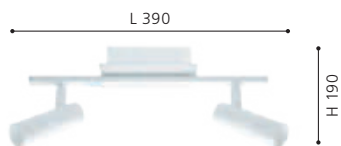

202004 TOMARES

spot; aluminium, steel, white

L 70, H 145

1x 5W 480lm

9 008606 153169

202007 TOMARES

spot; aluminium, steel, white

L 780, H 190, B155

4x 5W 1920lm

9 008606 153190

202005 TOMARES

spot; aluminium, steel, white

L 390, H 190, B155

2x 5W 960lm

9 008606 153176

202006 TOMARES

spot; aluminium, steel, white

L 580, H 190, B155

3x 5W 1440lm

9 008606 153183