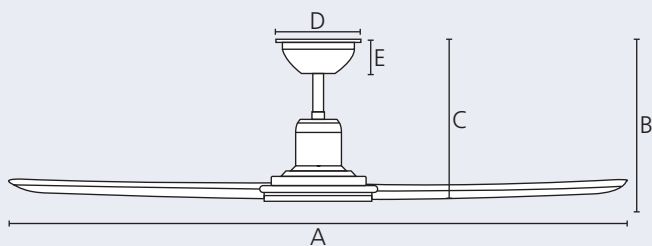

Dimensions

	mm	inches
A	1320	52.0
B	378	14.9
C	297	11.7
D	142	5.6
E	55.7	2.2

Airflow

Speed	max. Watts	m³/h	m³/h/W
Night	1.9	2,625	1,381.6
1	3.0	4,500	1,500.0
2	5.2	5,815	1,118.3
3	8.7	7,880	905.8
4	14.8	9,110	615.5
5	25.7	10,820	421.0

Optional accessories

	Page	20491201	20491202	20491204
Remote Kit	-	-	-	-
Extension Rods	Page 123	20522301, 20522401	20522302, 20522402	20522304, 20522404
LED Kit	-	-	-	-