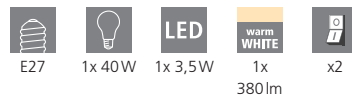

96374 PASTERI

wall light; steel, satin nickel / fabric, linen, grey

L 150, H 380, A 195