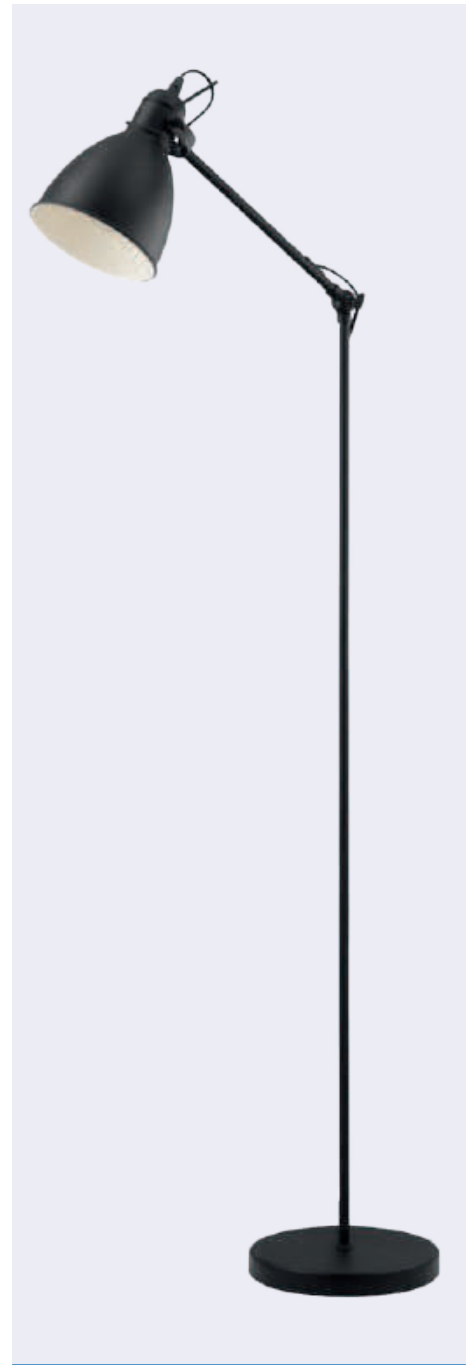

49471N PRIDDY

floor light; steel, black