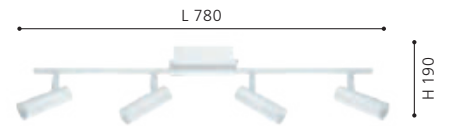

202005 TOMARES

spot; aluminium, steel, white

L 390, H 190, B155

2x 5W 960lm

9 008606 153176