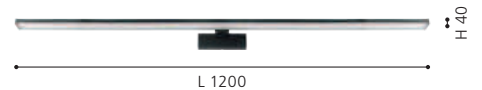

202938 PANDELLA 1

mirror luminaire; aluminium, plastic, black

L 600, H 40, A 120

11W 1350lm

IP44

202939 PANDELLA 1

mirror luminaire; aluminium, plastic, black

L 780, H 40, A 120

14W 1700lm

IP44

203937 PANDELLA 1

mirror luminaire; aluminium, plastic, black

L 1200, H 40, A 120

14W 1700lm

IP44