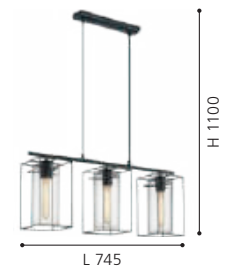

94377 LONCINO 1

pendant light; steel, chrome / glass, satin glass, clear, white

L 150, B 150, H 1100

E27 1x 60W

9 002759 943776

94378 LONCINO 1

pendant light; steel, chrome / glass, satin glass, clear, white

L 745, B 150, H 1100

E27 3x 60W

9 002759 943783

49495 LONCINO

pendant light; steel, black / smoked glass, black-transparent

L 150, B 150, H 1100

E27 1x 60W

9 002759 494957

49496 LONCINO

pendant light; steel, black / smoked glass, black-transparent

L 745, B 150, H 1100

E27 3x 60W

9 002759 494964