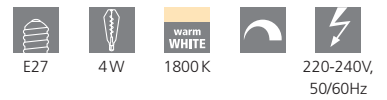

110224 E27-LED-T120

illuminant; glass, blue, black transparent

110225 E27-LED-T120

illuminant; glass, brown, black transparent

110226 E27-LED-T120

illuminant; glass, purple, black transparent

L 210, Ø 120

L 210, Ø 120

L 210, Ø 120

110235 E27-LED-T90

illuminant; glass, blue, black transparent

110236 E27-LED-T90

illuminant; glass, brown, black transparent

110237 E27-LED-T90

illuminant; glass, purple, black transparent

L 245, Ø 100

L 245, Ø 100

L 245, Ø 100