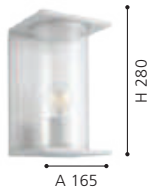

205389

98713N CASCINETTA

wall light; zinc-plated steel, black glass

H 280, L 165, A 165

E27

1x 60W

IP44

9 008606 230884

205389 CASCINETTA

wall light; zinc-plated steel, white, glass

H 280, L 165, A 165

E27

1x 60W

IP44

9 008606 240708