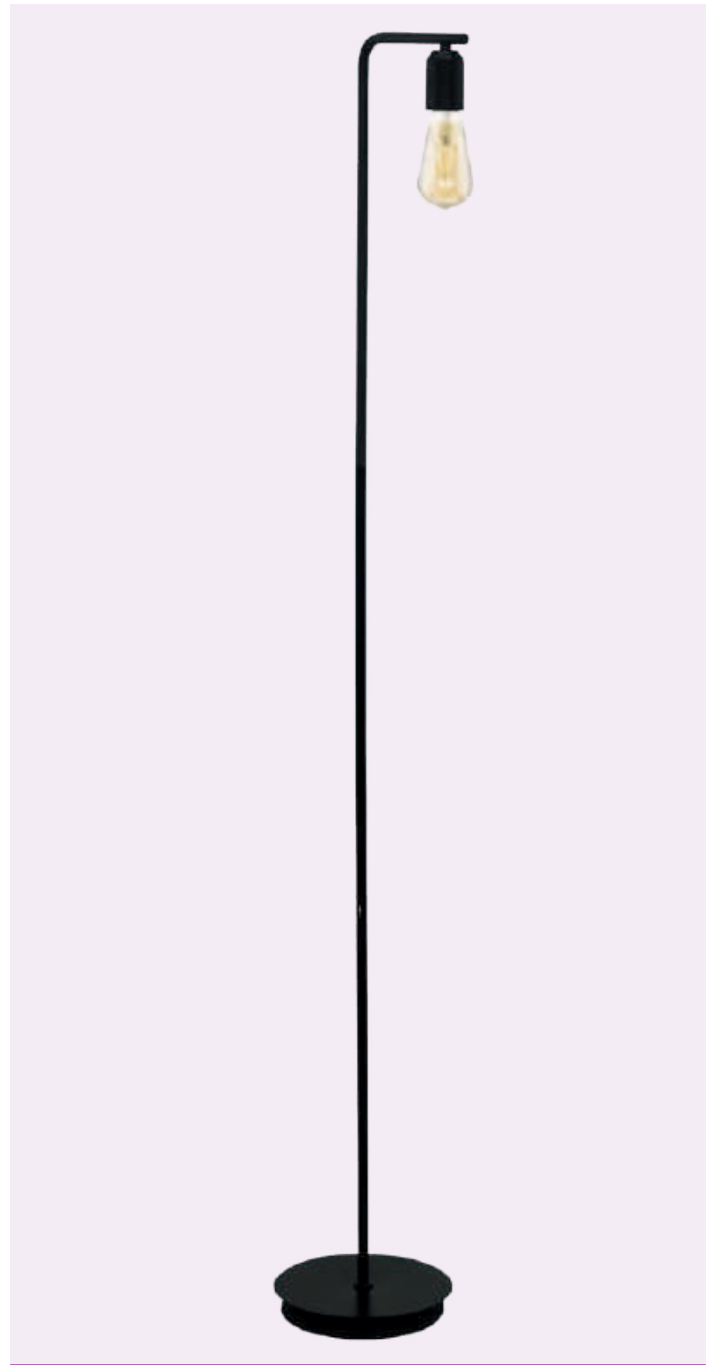

98066N ADRI 3

floor lamp; steel, black

globe sold separately

H 1500, Base: Ø 215

E27
1x 12W
touch lampo

9 008606 198559