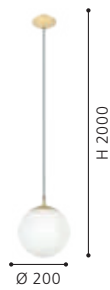

205013 RONDO

pendant light; steel, brass matt / glass opal-matt

H 2000, Ø 250