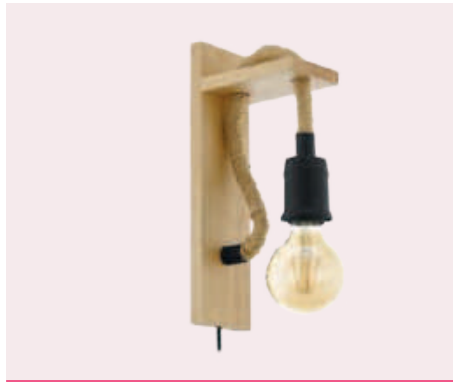

L 130, H 215, A 200

9 002759 494681

A 200

H 215

43197N RAMPSIDE

wall light; steel, wood, black, brown

Note: this fitting is not hard wired and includes flex & plug for DIY installation

Globe sold separately