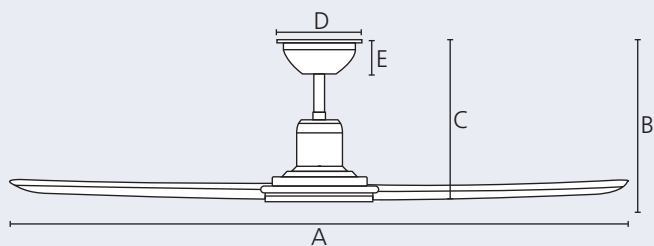

Blades

plywood, washed oak

62W

9830 m³/h

13°

Dimensions

	mm	inches
A	1320	52.0
B	335	13.2
C	274	10.8
D	130	5.1
E	61	2.4

Airflow