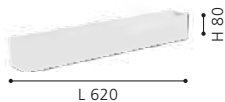

wall light; aluminium, white / plastic, satin

L 200, H 105, A 60

5.6W 680lm

LED

205687N SANIA 5

wall light; steel, white

L 620, H 80, A 90

28.5W 3200lm