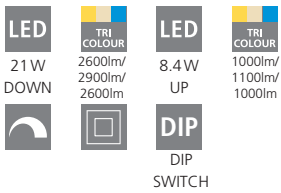

205016 CLIMENE 2

pendant light; aluminium, steel, brushed aluminium, satin nickel, walnut

3000K | 4000K | 5000K

L 1180, B 50, W 15, H 2500

9 008606 220151