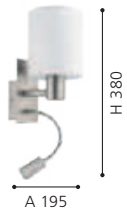

LED

96374 PASTERI

wall light; steel, satin nickel / fabric, linen, grey

L 150, H 380, A 195

- E27
- 1x 40W
- LED
- warm WHITE
- 1x 380lm