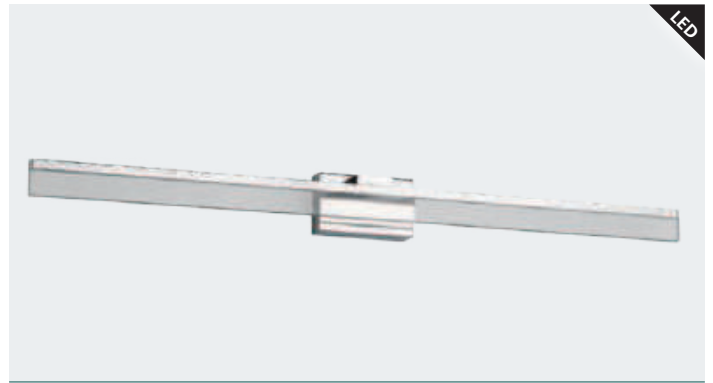

LED

205038 PALMITAL 2

wall luminaire; aluminium, steel, chrome / clear

3000K | 4000K | 5000K

L 900, H 80, A 65

11W
1500lm/
1600lm/
1600lm
DIP SWITCH

9 008606 237906