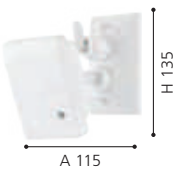

120°, 18 m
10 sec. - 30 min.

204526 DETECT ME

motion detector; plastic, white

max: 2000W incandescent
max: 1000W fluorescent
max: 1000W LED

L 75, H 135, A 115

manual
override

IP66

passive
infrared

9 008606 210428

A 115

120°, 18 m
10 sec. - 30 min.

204527 DETECT ME

motion detector; plastic, black

max: 2000W incandescent
max: 1000W fluorescent
max: 1000W LED

L 75, H 135, A 115

manual
override

IP66

passive
infrared

9 008606 210435

A 115

180°, 18 m
10 sec. - 30 min.

204528 DETECT ME

motion detector; plastic, white

max: 2000W incandescent
max: 1000W fluorescent
max: 1000W LED

L 75, H 135, A 115

manual
override

IP66

microwave

9 008606 210442

A 115

180°, 18 m
10 sec. - 30 min.

204529 DETECT ME

motion detector; plastic, black

max: 2000W incandescent
max: 1000W fluorescent
max: 1000W LED

L 75, H 135, A 115

manual
override

IP66

microwave

9 008606 210459

A 115