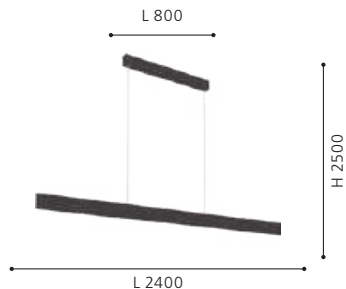

Canopy Width: 45mm
Pendant Width: 15mm