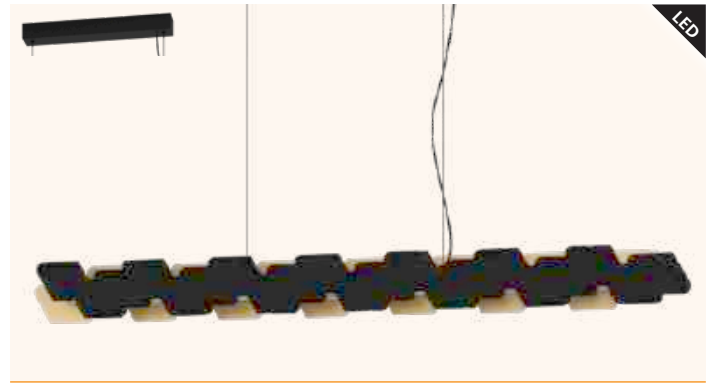

390032 ALTAGRACIA

pendant light; steel, black, gold

H 1500, L 1350

44W 5000lm