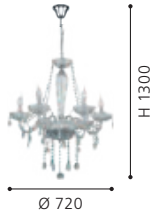

39101 BASILANO 1

pendant light; steel, chrome / glass, clear

H 1300, Ø 820