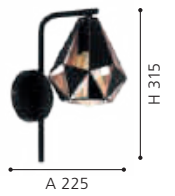

49992 CARLTON 1

wall light; steel, black, copper colour-antique

L 205, H 330, A 220

43057 CARLTON 4

wall light; steel, black, copper colour-antique

L 160, H 315, A 225

49992