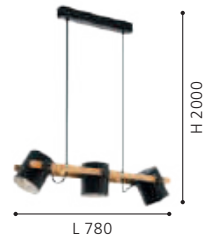

43424N HORNWOOD

pendant light; steel, black, creme / wood

L 1100, W 180, H 2000

9 008606 230457