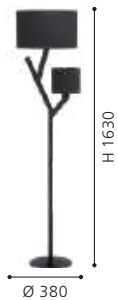

39886N BALNARIO

pendant light; steel, black / fabric, black

L 1305, B 250, H 2000

E27 3x 40W

9 008606 230402