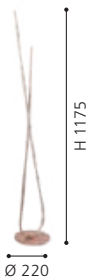

97364N PALOZZA

table lamp; aluminium, rose gold

H 380, Ø 185, Base: Ø 150

9 008606 191192

97364N

97365N PALOZZA

floor lamp; aluminium, rose gold

H 1175, Ø 220, Base: Ø 220

9 008606 191208