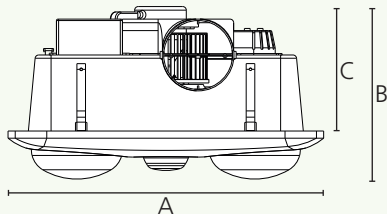

Dimensions

	mm	inches
A	398	15.7
B	232	9.1
C	168	6.6

Attention: Minimum ceiling cavity height of 250mm required for installation.

Airflow

Speed	max. Watts	m³/h	m³/h/W
1	25	260	10.4