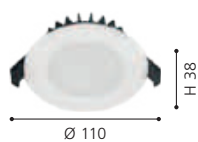

LED

202619N ROYSTAR

recessed luminaire; plastic, aluminium, white flat face

3000K | 4000K | 5000K

H 67, Ø 108

LED 9W	TRI COLOUR 800lm	100°	Ø 90mm
IP 44	IC-4	600mm	DIP SWITCH

9 008606 176069

LED

203905N ROYSTAR

recessed luminaire; plastic, aluminium, white recessed face

3000K | 4000K | 5000K

H 76, Ø 108

LED 9W	TRI COLOUR 800lm	100°	Ø 90mm
IP 44	IC-4	600mm	DIP SWITCH

9 008606 196319

LED

203906N ROYSTAR

recessed luminaire; plastic, aluminium, white flat face

3000K | 4000K | 5000K

H 38, Ø 110

LED 12W	TRI COLOUR 1000lm	100°	Ø 90mm
IP 44	IC-4	600mm	DIP SWITCH

9 008606 196326

LED

203907N ROYSTAR

recessed luminaire; plastic, aluminium, white recessed face

3000K | 4000K | 5000K

H 43, Ø 110

LED 12W	TRI COLOUR 1000lm	100°	Ø 90mm
IP 44	IC-4	600mm	DIP SWITCH

9 008606 196333