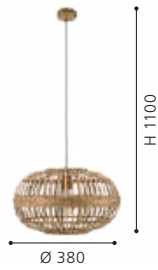

49772 AMSFIELD

pendant light; steel, brown / wood, brown

H 1100, Ø 350