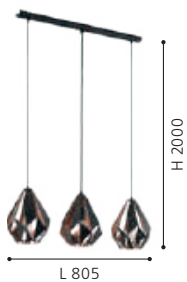

49878N CARLTON 1
pendant light; steel, black, copper coloured

H 2000, Ø 385

9 008606 219957

49991N CARLTON 1
pendant light; steel, black, copper coloured

L 805, B 205, H 2000

9 008606 219971

49992 CARLTON 1
wall light; steel, black, copper coloured