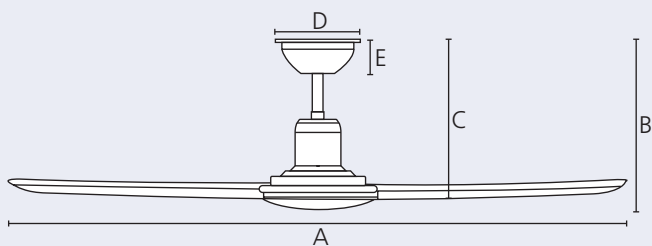

Dimensions

	mm	inches
A	1320	52.0
B	323	12.7
C	264	10.4
D	145	5.7
E	55	2.2

Airflow

Speed	max. Watts	m³/h	m³/h/W
1	2.0	4,186	2,09
2	10.0	5,852	585.2
3	15.0	6,708	447.2
4	20.0	7,278	363.9
5	31.0	8,325	268.6

Optional accessories

	Page	204172	204173
Remote Kit	-	-	-
Extension Rods	Page 123	204311, 204313	204312, 204314
LED Kit	-	-	-