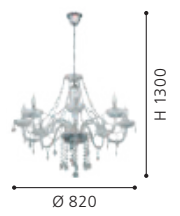

39102 BASILANO 1

pendant light; steel, chrome / glass, clear

H 1500, Ø 1000