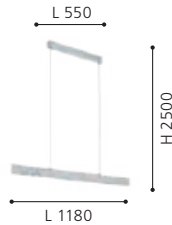

Canopy Width: 45mm
Pendant Width: 15mm