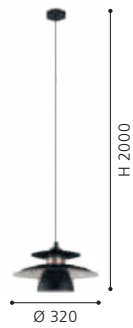

98734N BRENDA

pendant light; steel, white, satin nickel

H 2000, Ø 320