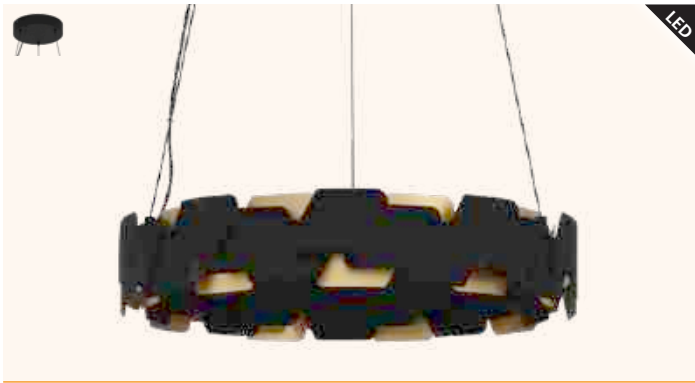

H 1500, Ø 1000

39103 BASILANO 1

pendant light; steel, chrome / glass, clear

H 1500, Ø 1000

39099

PENDANTS

Our broad range of suspended and pendant lighting contains both traditional & contemporary designs, to compliment any furnishing style. Set beautiful accents and give your home a warm and inviting atmosphere.