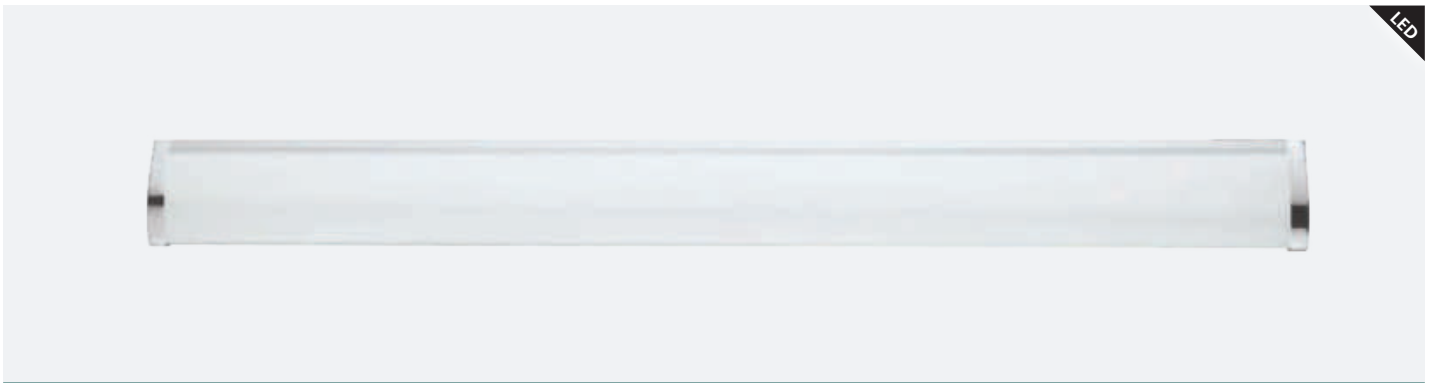

94714 GITA 2

wall / ceiling luminaire; cast metal, chrome

L 900, B 75, H 75

94714

205049

LED

205046 ROMENDO 2

wall luminaire; steel, chrome / plastic, clear, satined