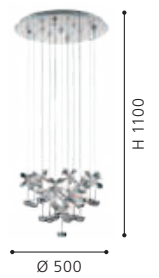

LED

39245 PIANOPOLI

ceiling light; stainless steel, chrome / crystal, clear

H 365, Ø 500

LED warm WHITE

15x 1.8W 15x 215lm

LED

39246 PIANOPOLI

ceiling light; stainless steel, chrome / crystal, clear

H 525, Ø 780

LED warm WHITE

43x 1.8W 43x 215lm

LED

93661 PIANOPOLI

pendant light; stainless steel, chrome / crystal, clear

H 1100, Ø 780

LED warm WHITE

43x 2.5W 43x 270lm

LED

93662 PIANOPOLI

pendant light; stainless steel, chrome / crystal, clear

H 1100, Ø 500

LED warm WHITE

15x 2.5W 15x 270lm