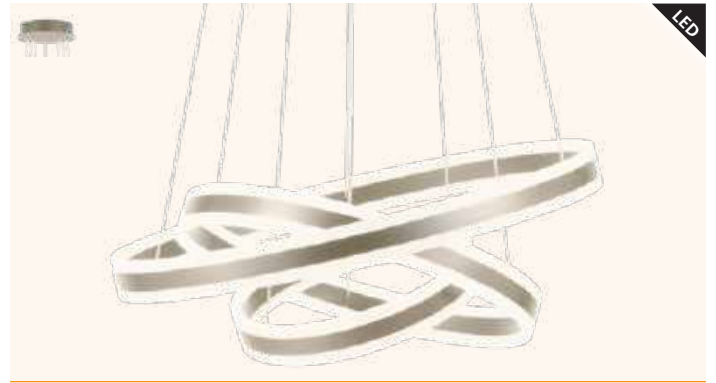

LED

39314 TONARELLA

pendant light; steel, champagne / satined

H 1500, Ø 800, B 265

LED warm WHITE 177W 21,360lm

9 002759 393144