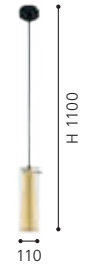

97651 PINTO GOLD

pendant light; steel, black / glass, clear, gold

H 1100, 110