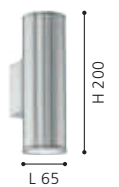

94107 RIGA

wall light; stainless steel, stainless steel

L 65, H 200, A 95