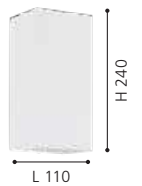

205741 EREMITANA

wall light; zinc-plated steel, black

3000K | 4000K | 5000K

H 240, L 110, A 110

GU10

2x 5W

2x 400lm

IP55

9 008606 269143

205742 EREMITANA

wall light; zinc-plated steel, white

3000K | 4000K | 5000K

H 240, L 110, A 110

GU10

2x 5W

2x 400lm

IP55

9 008606 269150