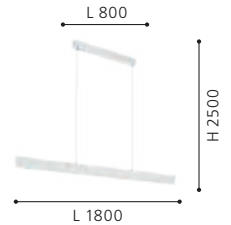

Canopy Width: 45mm
Pendant Width: 15mm