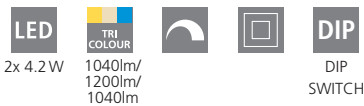

205173 CLIMENE 2

wall light; aluminium, satin nickel, walnut

3000K | 4000K | 5000K

L 255, H 80, A 45