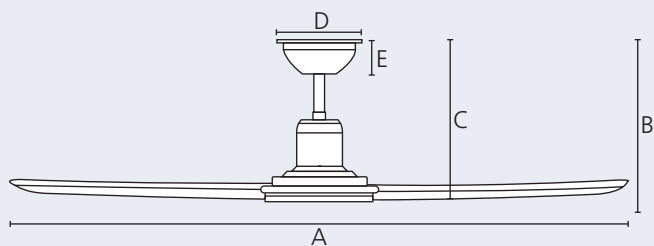

Dimensions

	mm	inches
A	1320	52.0
B	335	13.2
C	274	10.8
D	130	5.1
E	61	2.4

Airflow

Speed	max. Watts	m³/h	m³/h/W
1	9.0	2,530	281.1
2	24.8	6,250	252.0
3	56.3	9,830	174.6

Optional accessories

	Page	20518101	20518102
Remote Kit	Page 120	205222	205222
Extension Rods	Page 123	203628, 203629	203628, 203629
Light Kit	Page 108	20518401	20518402