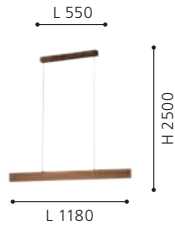

9 008606 220151

Canopy Width: 45mm
Pendant Width: 15mm

LED

205018 CLIMENE 2

pendant light; aluminium, steel, brushed aluminium, satin nickel, walnut

3000K | 4000K | 5000K

L 1800, B 45, W 15, H 2500

9 008606 220175