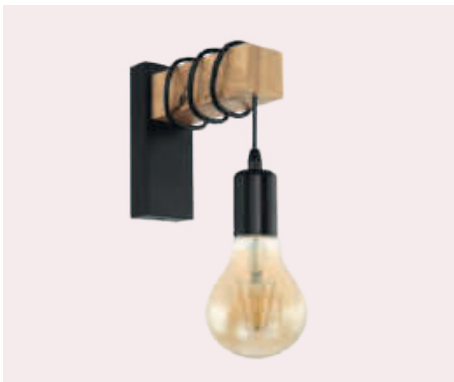

49698 LITTLETON

wall light; steel, black / wood, brown

L 110, H 330, A 115

99353 BOYAL

wall light; steel, wood, black, brown rustic

L 300, H 560, A 75

32917 TOWNSHEND

wall light; steel, wood, black