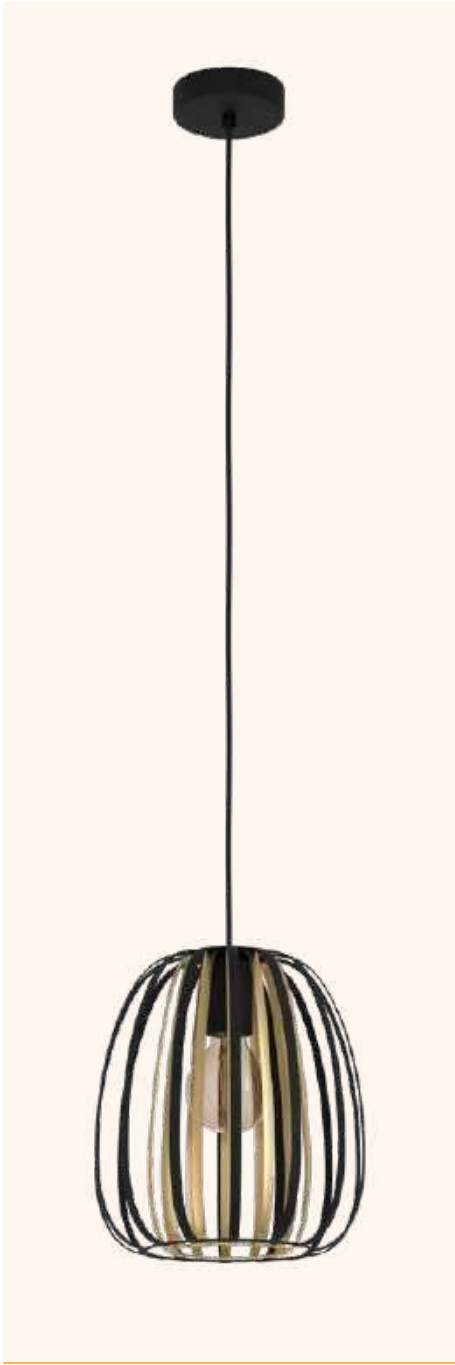

99665N ENCINITOS

pendant light; steel, black, gold

H 2000, Ø 255

E27 1x 40W