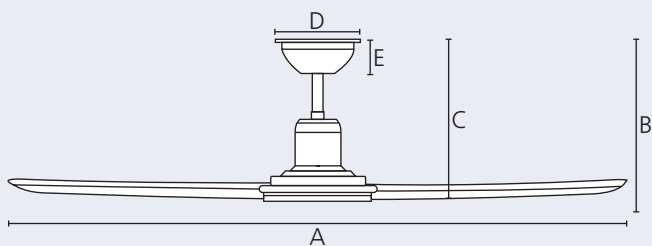

Housing
steel, oil rubbed bronze

Blades
ABS, UV Resistant, koa

35W

12961 m³/h

6 speed

13°

30min/1/2/
4/8 h

Dimensions