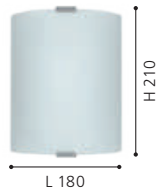

83119 NEMO

wall light; steel, satin nickel / glass opal-matt

L 150, H 320, A 95