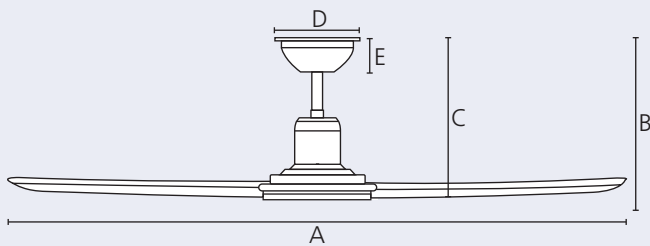

1/4/8h

Dimensions

	mm	inches
A	1270	50.0
B	300	11.8
C	300	11.8
D	164	6.4
E	90	3.5

Airflow

Speed	max. Watts	m ³ /h	m ³ /h/W
1	4.0	2,520	630.0
2	6.7	3,840	573.1
3	10.4	5,290	508.7
4	16.0	6,170	385.6
5	25.0	7,920	316.8
6	34.0	10,080	296.4