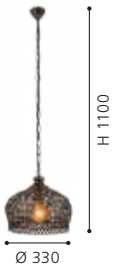

pendant light; steel, copper-coloured antique / glass, coloured

H 1100, Ø 330

E27

1x 60W

9 002759 497644

49765 JADIDA

pendant light; steel, copper-coloured antique / glass, coloured

H 1100, Ø 220