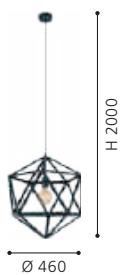

49761N EMBLETON

pendant light; steel, black

H 2000, Ø 305

E27

1x 60W

9 008606 255931

49762N EMBLETON

pendant light; steel, black

H 2000, Ø 460

E27

1x 60W

9 008606 255948