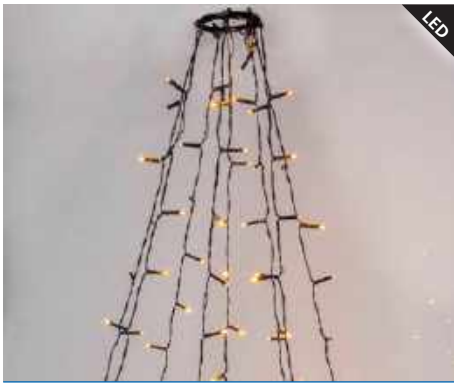

LED

411517N TREE LIGHTS X360

tree lights; black, plastic

H 2000, Ø 60

- **LED**
  x360
- **golden warm WHITE**
  2000K
- **SAFE LOW VOLTAGE**
- **5m lead wire**
- **IP44**

9 008606 252848

L 5000

Lead Wire

H 2000 (x8)