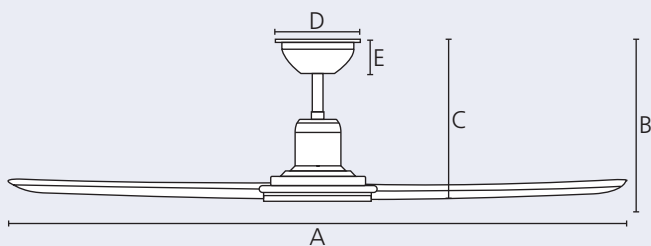

10700 m³/h

5 speed

LIGHT ADAPTABLE

1/2/4/8 h

INDOOR & COVERED OUTDOOR USE

QUICK CONNECT

REVERSIBLE

Dimensions