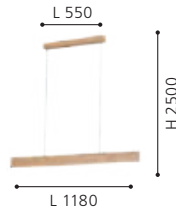

Canopy Width: 45mm
Pendant Width: 15mm