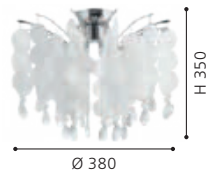

204918 HAMBLETON

DIY Batten Fix; steel, white

H 265, Ø 350

DIY

1x 60W

9 008606 217700

Ø 350

H 265

203341 FEDRA

DIY Batten Fix; steel, chrome / film, crystal, mother-of-pearl, clear

H 350, Ø 380

DIY

1x 60W

9 008606 194452

Ø 380

H 350

203343 FEDRA 2

DIY Batten Fix; steel, chrome / film, crystal, mother-of-pearl, clear

H 300, Ø 250

DIY

1x 60W

9 008606 194476

Ø 250

H 300

204918