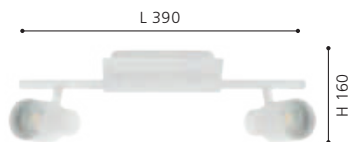

LED

204331 DAVIDA 2

spot; steel, white

L 165, B 70

GU10 1x 5W 1x 345lm

9 008606 207787

L 70

LED

204334 DAVIDA 2

spot; steel, white

L 780, H 160, B 165

GU10 4x 5W 4x 345lm

9 008606 207817

L 780

H 160

LED

204332 DAVIDA 2

spot; steel, white

L 390, H 160, B 165

GU10 2x 5W 2x 345lm

9 008606 207794

L 390

H 160

LED

204333 DAVIDA 2

spot; steel, white

L 580, H 160, B 165

GU10 3x 5W 3x 345lm

9 008606 207800

L 580

H 160