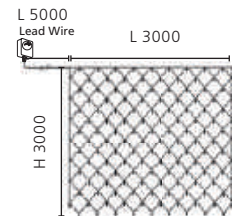

411524N NET LIGHTS X200

net light; black, plastic

H 3000, L 3000 + 5000 lead

LED x200
golden warm WHITE 2000K
SAFE LOW VOLTAGE
5m lead wire
IP44

410845N NET LIGHTS X200

net light; black, plastic

H 3000, L 3000 + 5000 lead

LED x200
crisp WHITE 3000K
SAFE LOW VOLTAGE
5m lead wire
IP44

411524N