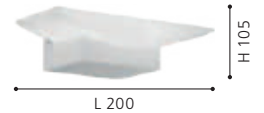

LED

99691N SANIA 5

wall light; steel, black

L 620, H 80, A 90

28.5W 3200lm

LED

96037 METRASS

wall light; aluminium, white / plastic, satin

L 200, H 105, A 60

5.6W 680lm

LED

205687N SANIA 5

wall light; steel, white

L 620, H 80, A 90

28.5W 3200lm

LED

96038 METRASS

wall light; aluminium, satin nickel / plastic, satin

L 200, H 105, A 60

5.6W 680lm