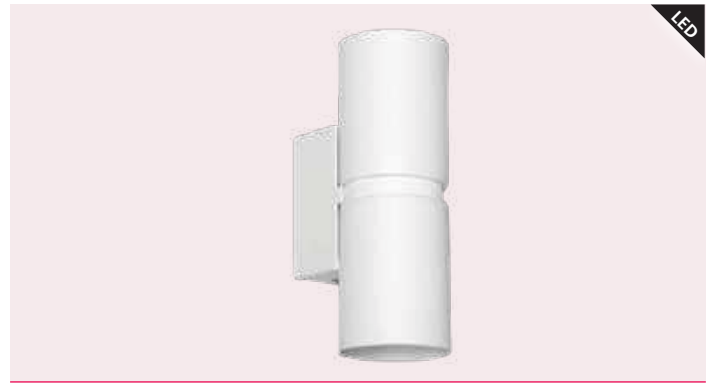

205319 PASSA

wall light; steel, white

H 170, Ø 60

9 002759 238484