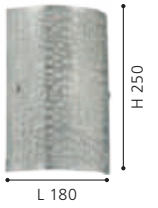

L 180, H 250, A 80

89115N ALMERA

wall light; steel, antique-brown / glass, champagne

L 180, H 250, A 75

90076N ALMERA 1

wall light; steel, satin nickel / glass painted, white

L 180, H 250, A 75

85979N