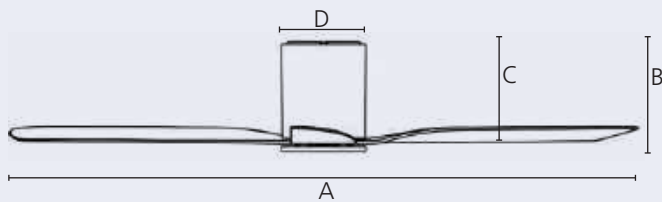

ABS, UV resistant, rustic timber finish

45 W

16,089
m³/h

6 speed

20W

2500lm

1/4 h

Dimensions