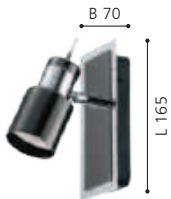

201997 DAVIDA

spot; steel, chrome, white

L 580, H 160, B 165

GU10 3x 5W 3x 345lm

LED

200671 DAVIDA 1

spot; steel, nickel-nero, chrome

L 165, B 70