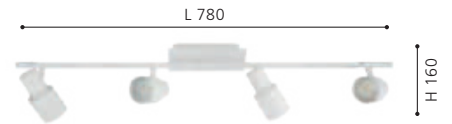

LED

204331 DAVIDA 2

spot; steel, white

L 165, B 70

GU10 1x 5W 1x 345lm

9 008606 207787

L 70

LED

204334 DAVIDA 2

spot; steel, white

L 780, H 160, B 165

GU10 4x 5W 4x 345lm

9 008606 207817

L 780

H 160

LED

204332 DAVIDA 2

spot; steel, white

L 390, H 160, B 165

GU10 2x 5W 2x 345lm

9 008606 207794

L 390

H 160

LED

204333 DAVIDA 2

spot; steel, white

L 580, H 160, B 165

GU10 3x 5W 3x 345lm

9 008606 207800

L 580

H 160