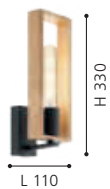

pendant light; steel, black / wood

L 110, B 100, H 2000

49698 LITTLETON

wall light; steel, black / wood

L 110, H 330, A 115

49549N LITTLETON

pendant light; steel, black / wood

H 2000, Ø 500