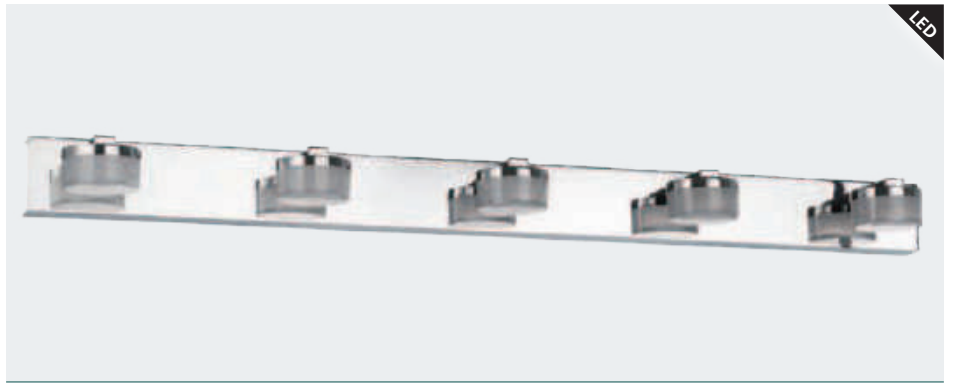

LED

205047 ROMENDO 2

wall luminaire; steel, chrome / plastic, clear, satined

3000K | 4000K | 5000K

L 900, H 70, A 125

5x 5W
5x 570lm
DIP SWITCH

9 008606 237982

L 900

H 70