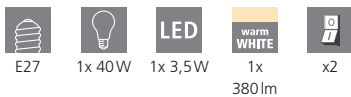

96477 PASTERI

wall light; steel, satin nickel / fabric, white

L 150, H 380, A 195