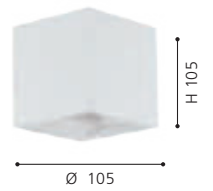

97242 CALPINO

wall light; steel, black

H 105, Ø 105

2x 3.3W

2x 340lm

IP54

Adjustable beam angle

9 002759 972424