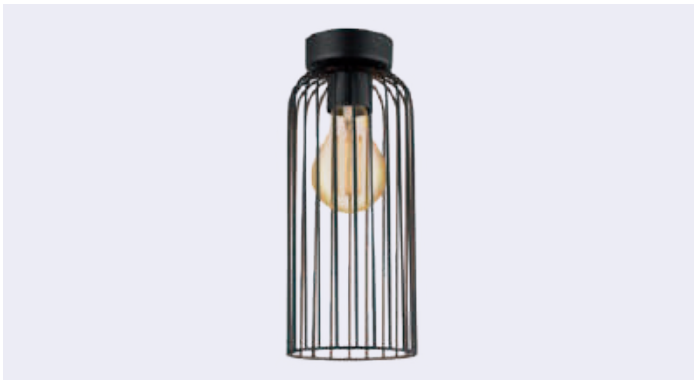

49645 ROCCAMENA

pendant light; steel, black, copper-coloured

L 730, B 130, H 1100

49644 ROCCAMENA

pendant light; steel, black, copper-coloured

H 1100, Ø 130

203363 ROCCAMENA

diy batten fix; steel, black, copper-coloured