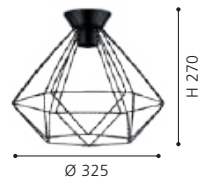

203314 TARBES

DIY Batten Fix; steel, brushed copper

H 230, Ø 175

1x 60W

9 008606 194278