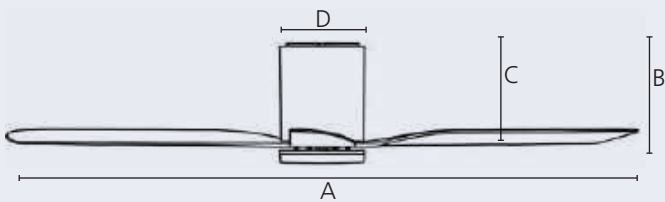

2/8 h

Dimensions

	mm	inches
A	1120	44.0
B	258	10.2
C	229	9.0
D	189	7.4

Airflow

Speed	max. Watts	m ³ /h	m ³ /h/W
night	1.5	2,093	1,395.3
1	2.2	3,684	1,674.5
2	3.1	4,940	1,593.5
3	4.6	6,651	2,145.5
4	7.0	7,903	1,129.0
5	14.0	9,270	662.1