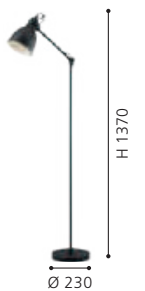

H 1370, Base: Ø 230