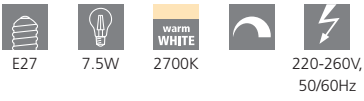

205442 E27-LED-A60

illuminant; glass, clear

L 110, Ø 60