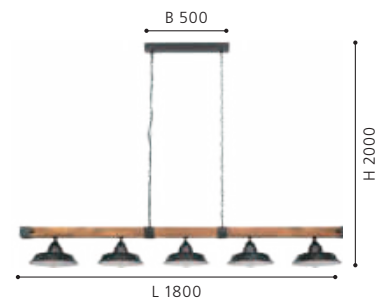

49684 OLDBURY

pendant light; steel, wood, black, brown rustic

L 860, B 500, H 1100

49685 OLDBURY

pendant light; steel, wood, black, brown rustic

L 1180, B 500, H 1100

205036 OLDBURY

pendant light; steel, wood, black, brown rustic

L 1800, B 500, H 2000