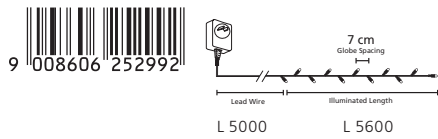

LED

410841N FAIRY LIGHTS X80

fairy lights; black, plastic

LED

410837N FAIRY LIGHTS X180

fairy lights; black, plastic

LED

410832N FAIRY LIGHTS X360

fairy lights; black, plastic

L 5600 + 5000 lead

LED x80
crisp WHITE 3000K
SAFE LOW VOLTAGE
5m lead wire
IP44

L 12600 + 5000 lead

LED x180
crisp WHITE 3000K
SAFE LOW VOLTAGE
5m lead wire
IP44

L 25000 + 5000 lead

LED x360
crisp WHITE 3000K
SAFE LOW VOLTAGE
5m lead wire
IP44

IP44

410841N