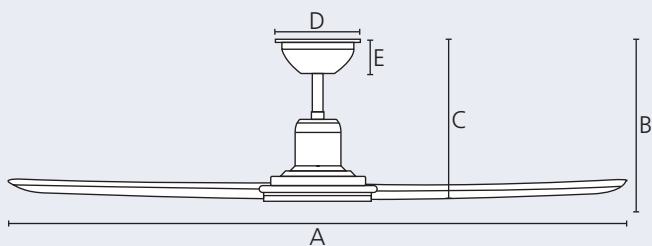

Dimensions

	mm	inches
A	1320	60.0
B	295	11.6
C	295	11.6
D	158	6.2
E	73	2.9

Airflow

Speed	max. Watts	m³/h	m³/h/W
night	3.2	4,012	1,253.8
1	4.4	5,556	1,262.7
2	8.4	7,911	941.8
3	15.4	10,519	683.1
4	26.6	12,588	473.2
5	40	14,194	354.9

Optional accessories

	Page	20550116	20550117
Remote Kit	-	-	-
Extension Rods	Page 123	20581201, 20581301	20518202, 20581302
Smart USB Module	Page 121	205503	205503