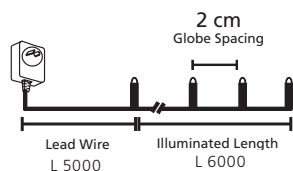

411349N BERRY MINI LIGHT CHAIN X300

berry lights; plastic, black / plastic, white

411352N BERRY MINI LIGHT CHAIN X700

berry lights; plastic, black / plastic, white

L 6000 + 5000 lead

x300
RGB
SAFE LOW VOLTAGE
5m lead wire
IP44
8 functions

9 008606 253012

L 14000 + 5000 lead

x700
RGB
SAFE LOW VOLTAGE
5m lead wire
IP44
8 functions

9 008606 253036

411348N BERRY MINI LIGHT CHAIN X300

berry lights; plastic, black / plastic, white

411351N BERRY MINI LIGHT CHAIN X700

berry lights; plastic, black / plastic, white

L 6000 + 5000 lead

x300
golden warm WHITE 2000K
SAFE LOW VOLTAGE
5m lead wire
IP44
8 functions

9 008606 253005

L 14000 + 5000 lead

x700
golden warm WHITE 2000K
SAFE LOW VOLTAGE
5m lead wire
IP44
8 functions

9 008606 253029