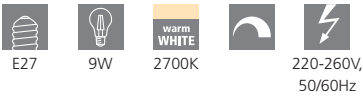

205451 E27-LED-A60

illuminant; glass, clear

L 110, Ø 60