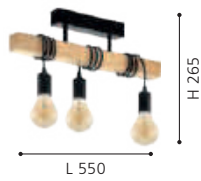

floor light; steel, wood, black, brown

L 475, B 300, H 1600, Base: Ø 300

E27 1x 28W

9 008606 230716

32915 TOWNSHEND

ceiling light; steel, wood, black

L 550, B 105, H 265

9 002759 329150