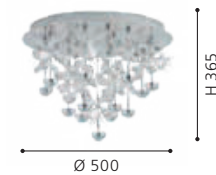

LED

39246 PIANOPOLI

ceiling light; stainless steel, chrome / crystal, clear

H 525, Ø 780

LED warm WHITE

43x 1.8W 43x 215lm