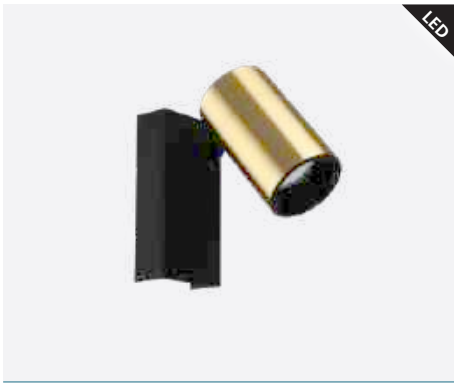

LED

390082N CUMARIBO

spot; steel, black, brass matt

H 130, W 65