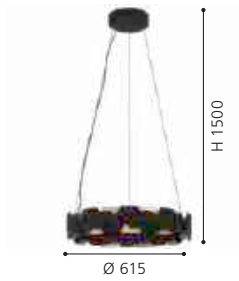

390032 ALTAGRACIA

pendant light; steel, black, gold

H 1500, L 1350

44W 5000lm