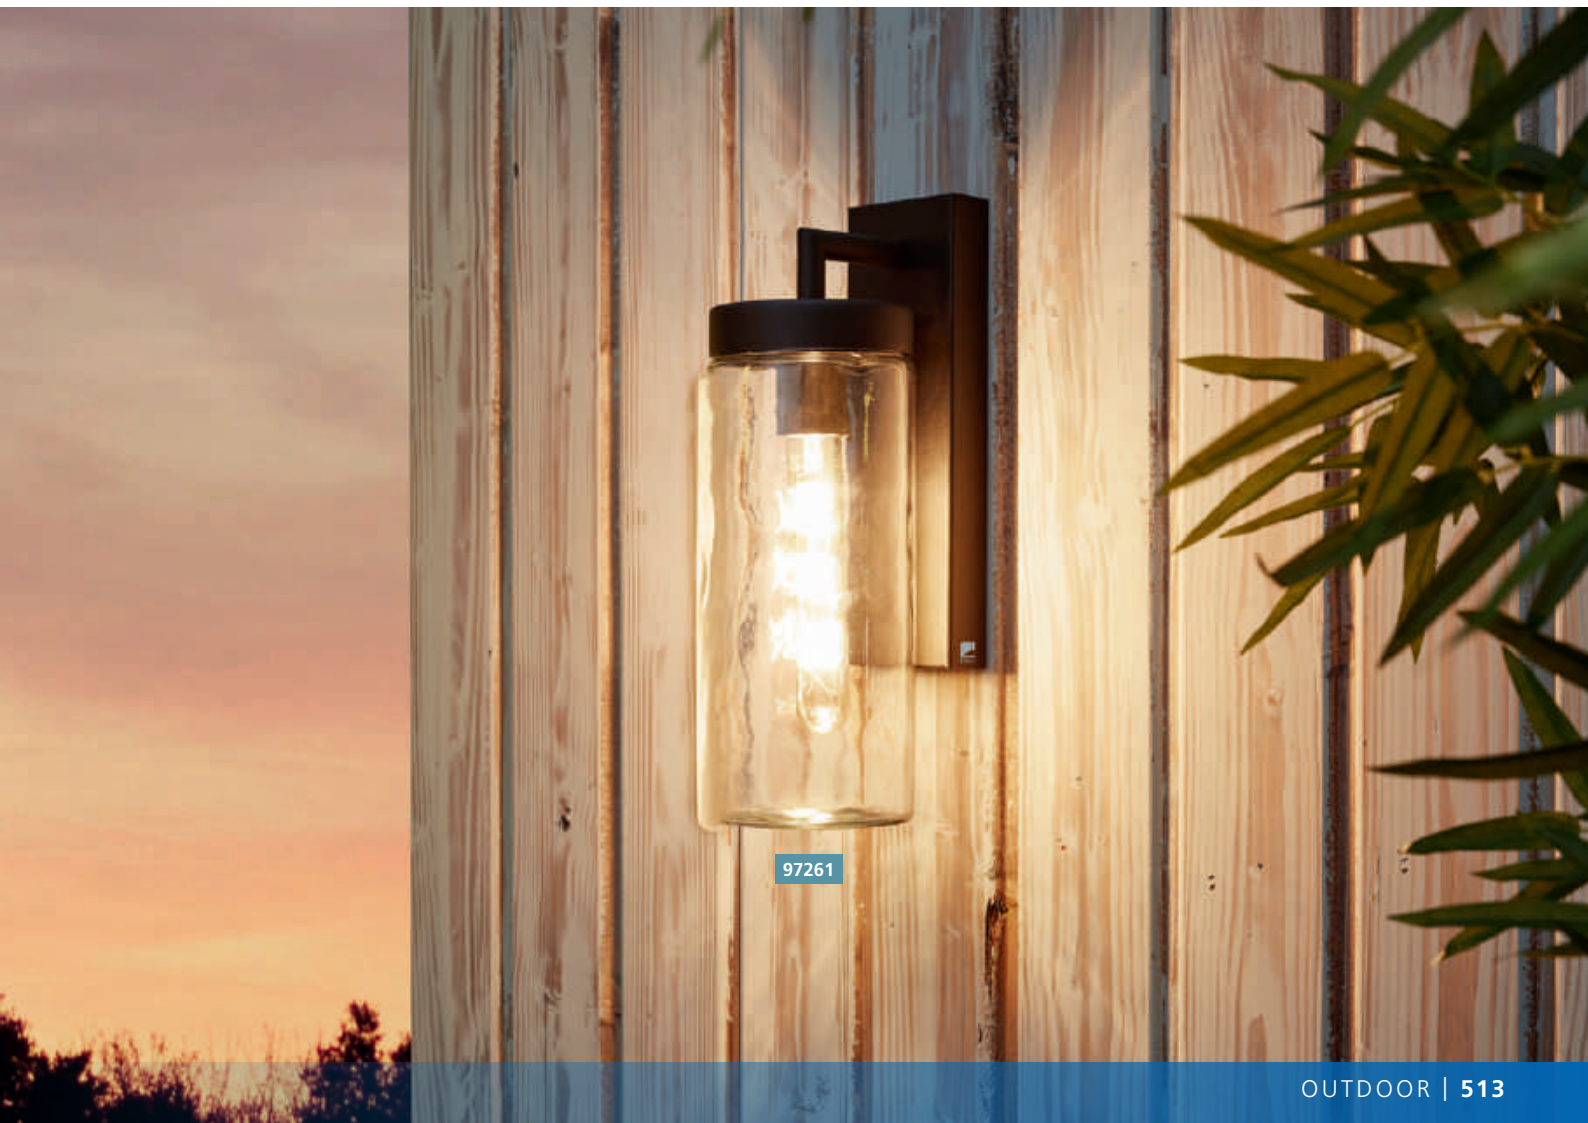

97261 BOVOLONE

wall light; zinc-plated steel, black / glass, clear

L 110, H 340, A 155

9 002759 972615

205022 BOVOLONE

wall light; zinc-plated steel, white / glass, clear

L 110, H 340, A 155

9 008606 220205

97261