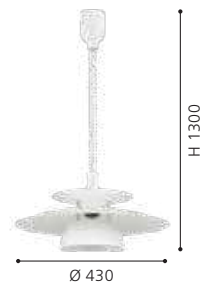

98735N BRENDA

pendant light; steel, black, satin nickel

H 2000, Ø 320

98734N BRENDA

pendant light; steel, white, satin nickel

H 2000, Ø 320

31666 BRENDA

pendant light; plastic, steel, black / steel, black, copper

H 1100, Ø 430

87055 BRENDA

pendant light; plastic, steel, white, chrome / steel, white

H 1300, Ø 430