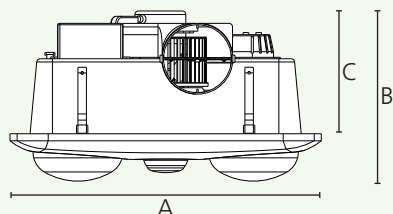

Dimensions

	mm	inches
A	480	18.9
B	260	10.2
C	202	8.0

Attention: Minimum ceiling cavity height of 250mm required for installation.

Airflow

Speed	max. Watts	m³/h	m³/h/W
1	40	460	11.5