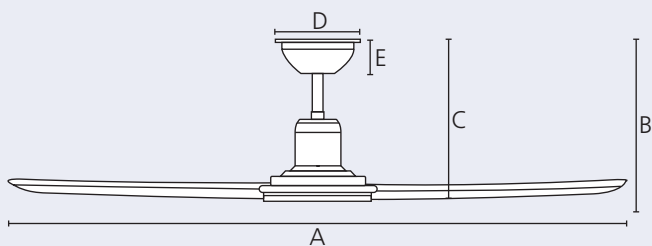

included

32 W

8700 m³/h

5 speed

13°

30min/1/2/
4/8 h

Dimensions

	mm	inches
A	1320	52.0
B	349	13.7
C	313	12.3
D	168	6.6
E	74	2.9