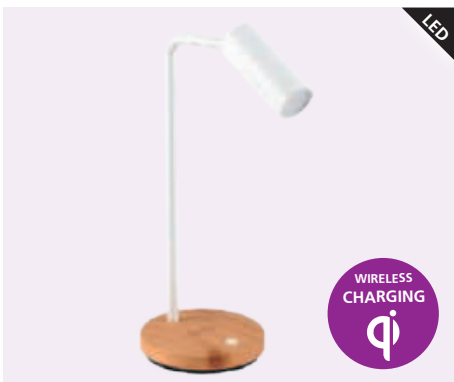

205215N CONNOR

table lamp, steel, wood, white

H 385, Ø 145