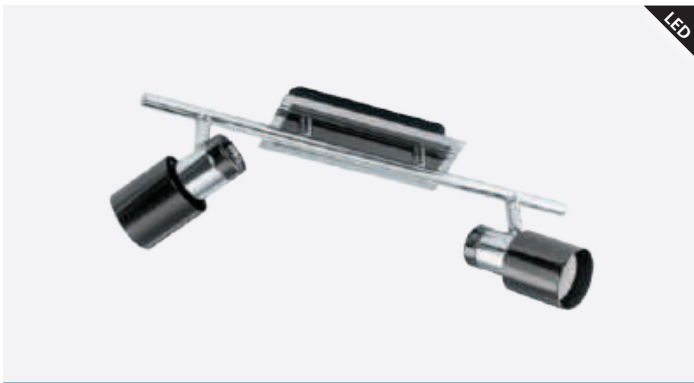

LED

200674 DAVIDA 1

spot; steel, nickel-nero, chrome

L 780, H 160, B 165

LED

200672 DAVIDA 1

spot; steel, nickel-nero, chrome

L 390, H 160, B 165