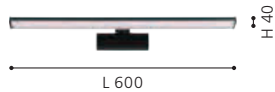

202938 PANDELLA 1

mirror luminaire; aluminium, plastic, black

L 600, H 40, A 120

11W 1350lm

IP44

202939 PANDELLA 1

mirror luminaire; aluminium, plastic, black

L 780, H 40, A 120

14W 1700lm

IP44

203937 PANDELLA 1

mirror luminaire; aluminium, plastic, black

L 1200, H 40, A 120

14W 1700lm

IP44