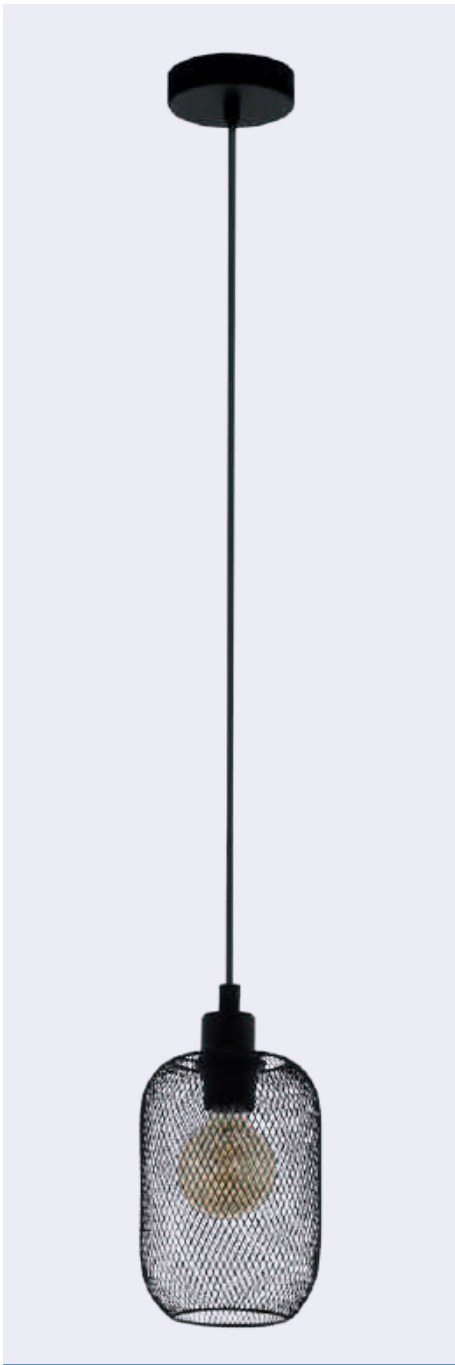

43332N WRINGTON

pendant light; steel, black