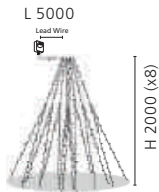

L 5000

Lead Wire

H 2000 (x8)