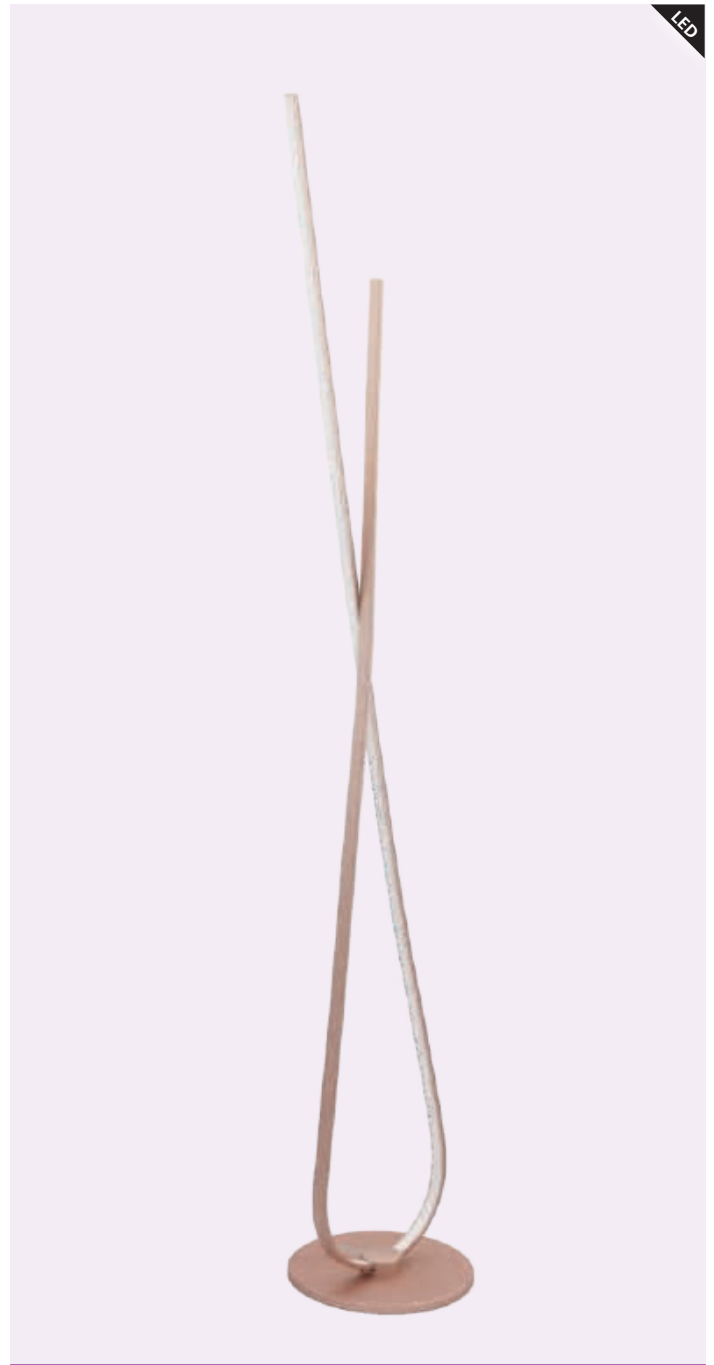

97365N PALOZZA

floor lamp; aluminium, rose gold

H 1175, Ø 220, Base: Ø 220

9 008606 191208