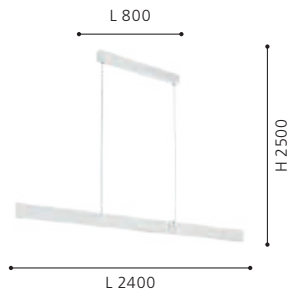

Canopy Width: 45mm
Pendant Width: 15mm