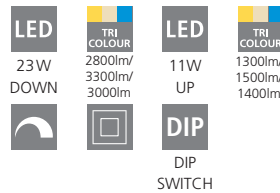

9 008606 220151

Canopy Width: 45mm
Pendant Width: 15mm

LED

205018 CLIMENE 2

pendant light; aluminium, steel, brushed aluminium, satin nickel, walnut

3000K | 4000K | 5000K

L 1800, B 45, W 15, H 2500

9 008606 220175