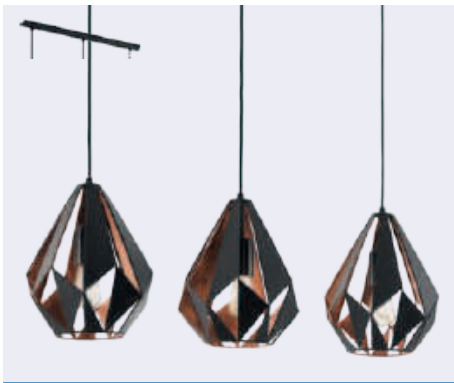

49991N CARLTON 1
pendant light; steel, black, copper coloured

L 805, B 205, H 2000

9 008606 219971