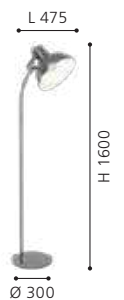

43172N LUBENHAM 1

floor light; steel, nickel-antique, creme

L 475, B 300, H 1600, Base: Ø 300