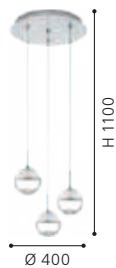

93708 MONTEFIO 1

pendant light; steel, chrome / glass, crystal, frost, clear

H 1100, Ø 140

LED warm WHITE
1x 5W 1x 480lm

9 002759 937089

39547 MONTEFIO 2

pendant light; steel, chrome / glass, crystal, frost, clear

H 3200, Ø 780

LED warm WHITE
17x 5W 17x 480lm

9 002759 395476

93709 MONTEFIO 1

pendant light; steel, chrome / glass, crystal, frost, clear

H 1100, Ø 400

LED warm WHITE
3x 5W 3x 480lm

9 002759 937096