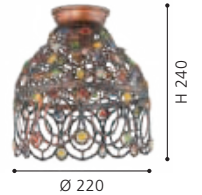

203357 HANIFA

DIY Batten Fix; aluminium, plastic, white, clear

H 200, Ø 130

DIY

1x 60W

9 008606 194599