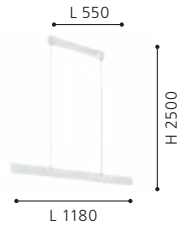

Canopy Width: 45mm
Pendant Width: 15mm