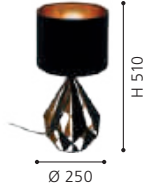

1x 60W

L 220

43077N CARLTON 5

table light; steel, black, copper / fabric, black, copper coloured

H 510, Ø 250

E27

1x 60W

9 008606 209743