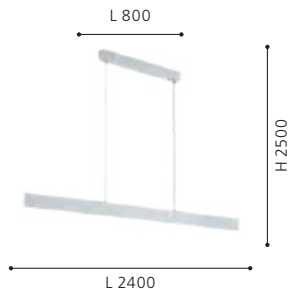

Canopy Width: 45mm
Pendant Width: 15mm