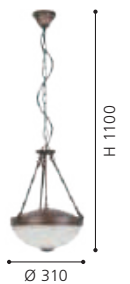

204954 SAVOY

pendant light; cast metal, bronzed / satin glass, white

H 1100, Ø 740

205121 SAVOY

pendant light; cast metal, bronzed / satin glass, white

H 1100, Ø 740

204955 SAVOY

wall light; cast metal, bronzed / satin glass, white

L 180, H 160, A 240

205122 SAVOY

wall light; cast metal, bronzed / satin glass, white

L 410, H 160, A 210

204956 SAVOY

pendant light; cast metal, bronzed / satin glass, white

H 1100, Ø 310