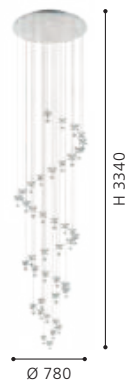

39545 PIANOPOLI 1

pendant light; steel, chrome / crystal, clear

H 3340, Ø 780

LED
warm WHITE
40x 1.8W
40x 215lm
100%
100%