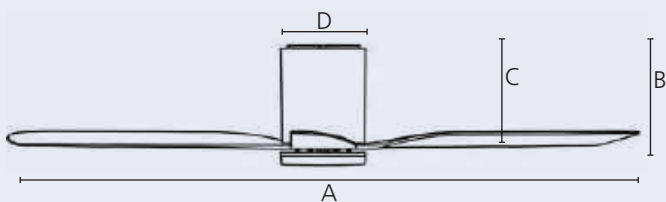

ABS, UV Resistant, black matt

16 W

9,270
m³/h

6 speed

30min/
1/2/4/8h

Dimensions

	mm	inches
A	1120	44.0
B	234	9.2
C	229	9.0
D	189	7.4

Airflow