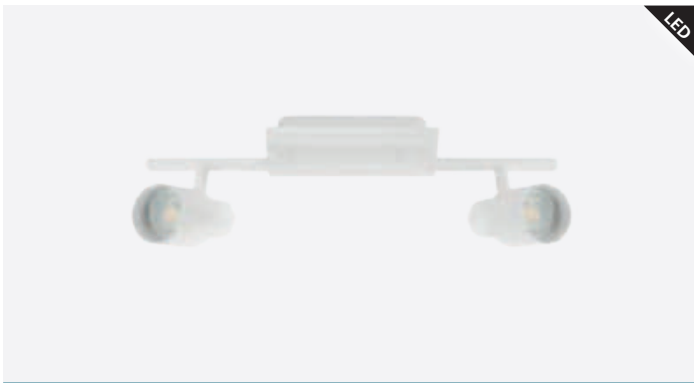

LED

204332 DAVIDA 2

spot; steel, white

L 390, H 160, B 165

GU10 2x 5W 2x 345lm

9 008606 207794

L 390

H 160