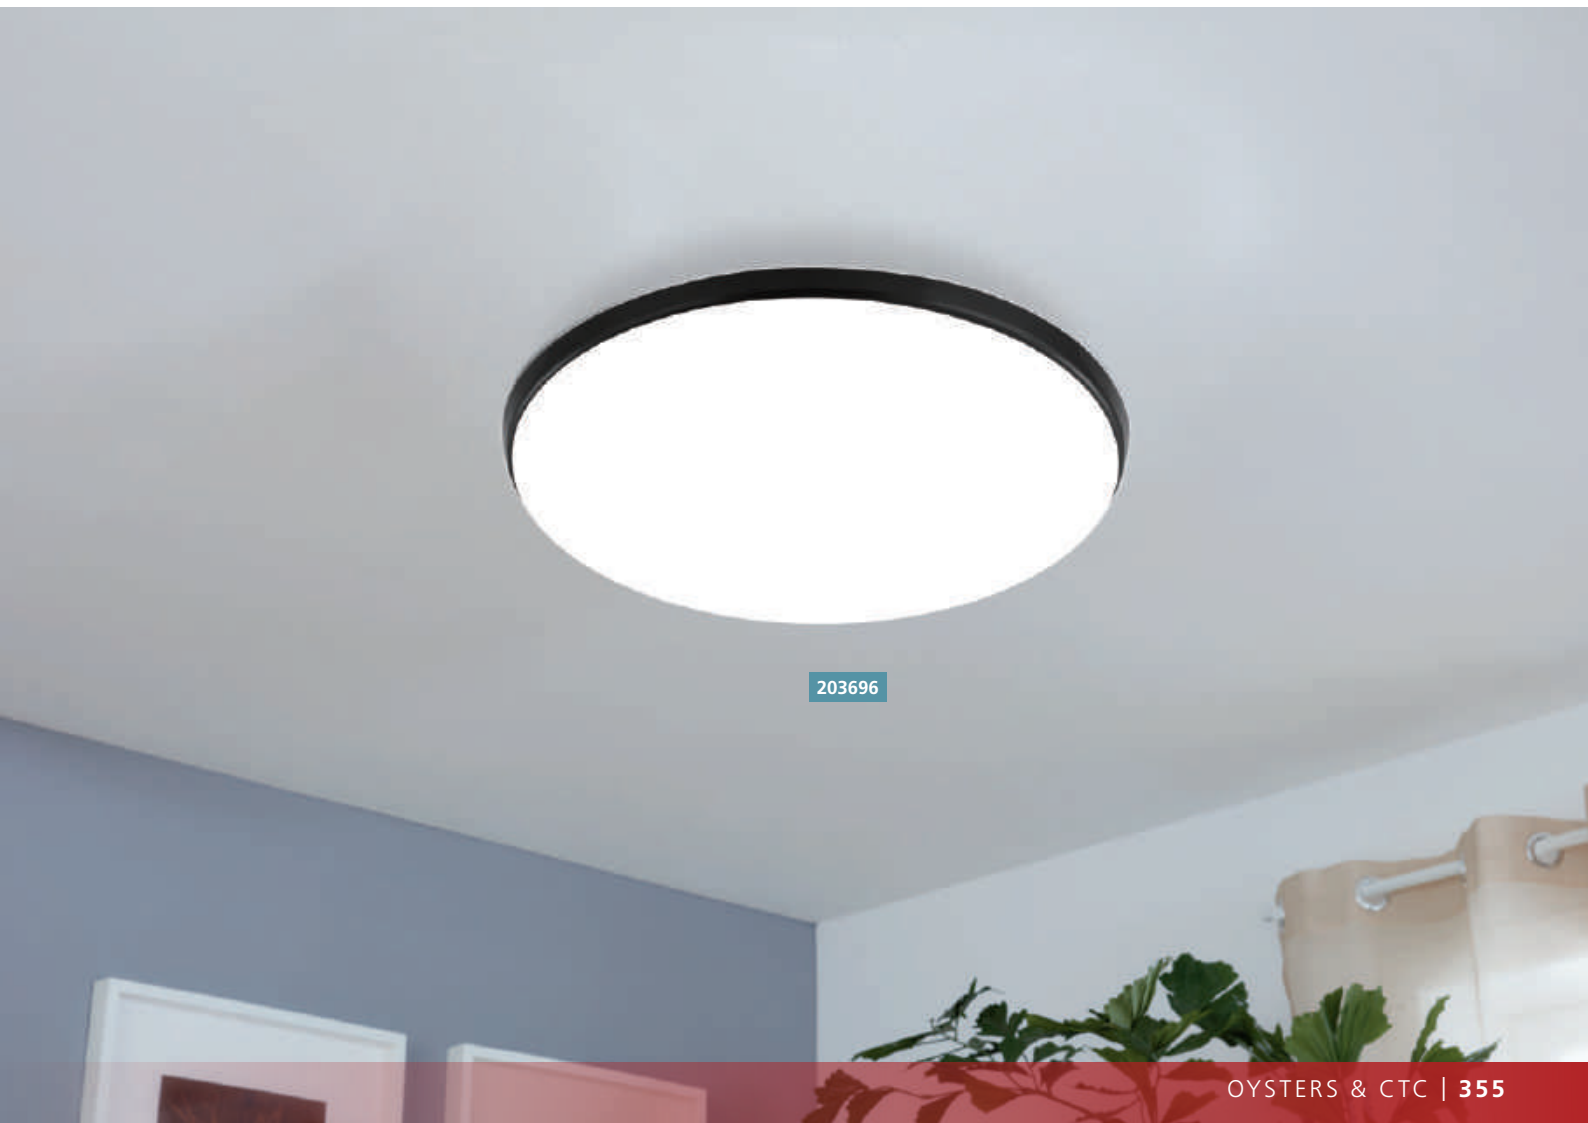

203697 OLLIE

ceiling light; plastic, satin nickel / plastic, white

3000K | 4000K | 5000K

H 42, Ø 250

12W 1200lm

IP54

203698 OLLIE

ceiling light; plastic, satin nickel / plastic, white

3000K | 4000K | 5000K

H 42, Ø 300

18W 1800lm

IP54

203699 OLLIE

ceiling light; plastic, satin nickel / plastic, white

3000K | 4000K | 5000K

H 42, Ø 400

28W 3000lm

IP54

203696