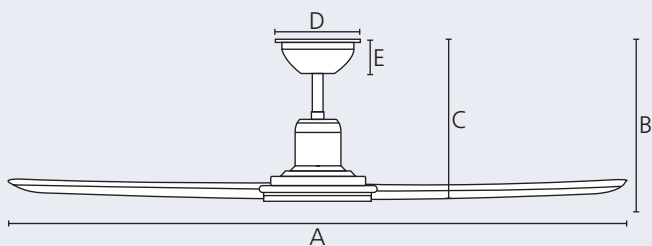

Dimensions

	mm	inches
A	1220	48.0
B	297	11.7
C	297	11.7
D	158	6.2
E	73	2.9

Airflow

Speed	max. Watts	m³/h	m³/h/W
night	3.2	3,614	1,129.4
1	4.5	4,954	1,100.9
2	8.5	7,498	8,882.1
3	15.4	9,702	630.0
4	26.8	11,102	414.3
5	40	13,130	278.3

Optional accessories

	Page	20549616	20549617
Remote Kit	-	-	-
Extension Rods	Page 123	20581201, 20581301	20518202, 20581302
Smart USB Module	Page 121	205503	205503