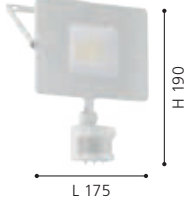

203789N FAEDO 3

wall light; aluminium, white / glass, clear angled mounting bracket

L 175, H 190, A 50

- LED 30W
- cool WHITE 2750lm
- manual override
- IP44
- 60cm flex & plug

9 008606 194698

L 175

H 190

LED