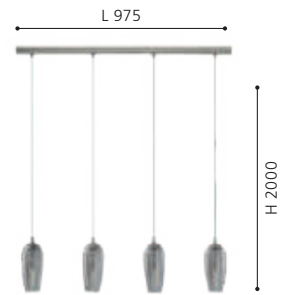

96344N FARSALA

pendant light; steel, satin nickel / smoked glass, granilla, black-transparent, clear

L 975, B 100, H 2000

96345N FARSALA

pendant light; steel, satin nickel / smoked glass, granilla, black-transparent, clear

H 2000, Ø 350

96343N FARSALA

pendant light; steel, satin nickel / smoked glass, granilla, black-transparent, clear

H 2000, Ø 125