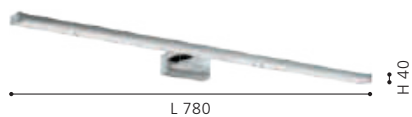

96064 PANDELLA 1

mirror luminaire; aluminium, plastic, chrome, silver

L 400, H 40, A 120

7.4W 900lm

96065 PANDELLA 1

mirror luminaire; aluminium, plastic, chrome, silver

L 600, H 40, A 120

11W 1350lm

96066 PANDELLA 1

mirror luminaire; aluminium, plastic, chrome, silver,

L 780, H 40, A 120

14W 1700lm

203939 PANDELLA 1

mirror luminaire; aluminium, plastic, chrome

L 1200, H 40, A 120

14W 1700lm