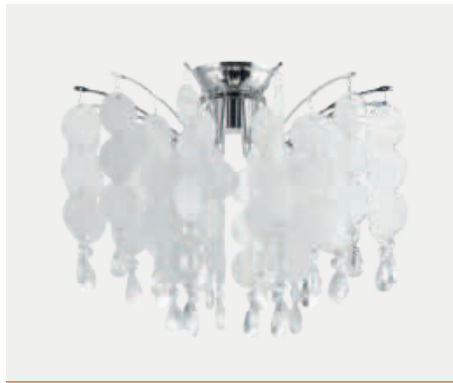

203341 FEDRA

DIY Batten Fix; steel, chrome / film, crystal, mother-of-pearl, clear

H 350, Ø 380

DIY

1x 60W

9 008606 194452

Ø 380

H 350