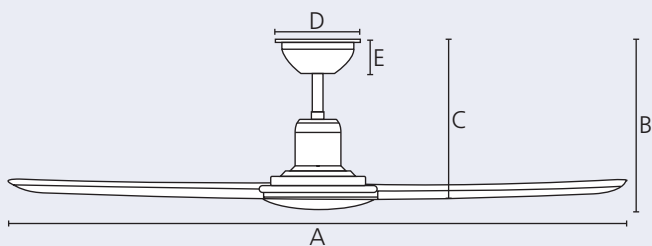

Dimensions

	mm	inches
A	1320	52.0
B	309	12.2
C	309	12.2
D	158	6.2
E	73	2.9

Airflow

Speed	max. Watts	m³/h	m³/h/W
night	3.2	3,746	1,170.6
1	4.4	5,038	1,145.0
2	8.4	7,730	920.2
3	15.4	9,794	636.0
4	26.8	11,323	422.5
5	40	13,743	343.6

Optional accessories

	Page	20549916	20549917
Remote Kit	-	-	-
Extension Rods	Page 123	20581201, 20581301	20518202, 20581302
Smart USB Module	Page 121	205503	205503