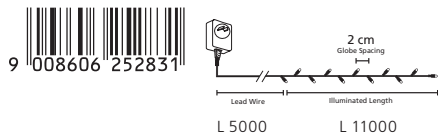

fairy lights; black, plastic

411516N FAIRY LIGHTS X800

fairy lights; black, plastic

411518N FAIRY LIGHTS X1200

fairy lights; black, plastic

L 11000 + 5000 lead

L 16000 + 5000 lead

L 24000 + 5000 lead