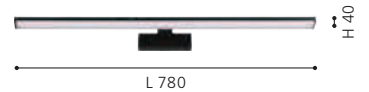

202938 PANDELLA 1

mirror luminaire; aluminium, plastic, black

L 600, H 40, A 120

11W 1350lm

IP44

202939 PANDELLA 1

mirror luminaire; aluminium, plastic, black

L 780, H 40, A 120

14W 1700lm

IP44

203937 PANDELLA 1

mirror luminaire; aluminium, plastic, black

L 1200, H 40, A 120

14W 1700lm

IP44