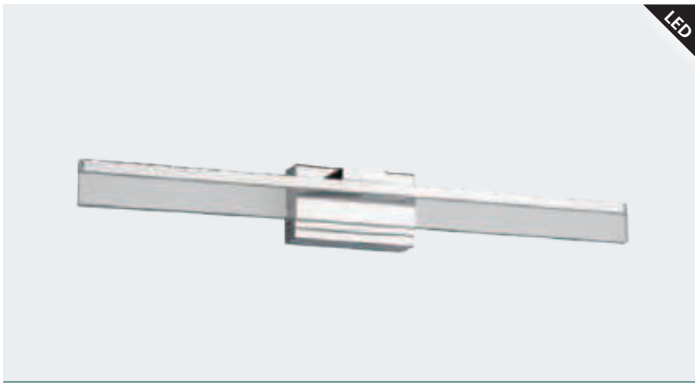

wall luminaire; steel, brass matt / glass opal-matt

L 435, H 125, L 125

2x 4.5W 960lm

9 008606 220229

205024

LED

205074 PALMITAL 2

wall luminaire; aluminium, steel, chrome / clear
3000K | 4000K | 5000K