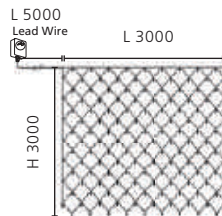

410845N NET LIGHTS X200

net light; black, plastic

H 3000, L 3000 + 5000 lead

LED x200
crisp WHITE 3000K
SAFE LOW VOLTAGE
5m lead wire
IP44