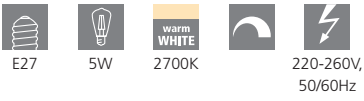

205422 E27-LED-ST64

illuminant; glass, clear

L 140, Ø 64