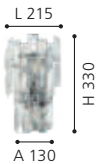

39628 CALMEILLES 1

wall light; steel, chrome / crystal, clear

H 330, L 215, A 130