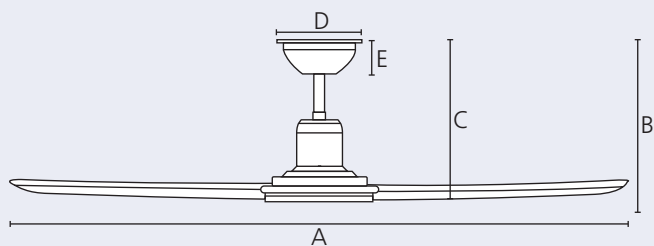

ABS, aged elm

24 W

13280 m³/h

6 speed

13°

1/2/4/8 h

Dimensions

	mm	inches
A	1320	52.0
B	295	11.6
C	285	11.2
D	170	6.7
E	50	2.0