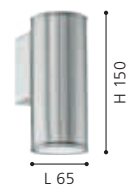

94106 RIGA

wall light; stainless steel, stainless steel

L 65, H 150, A 95