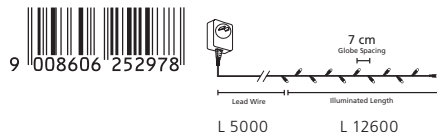

L 12600 + 5000 lead

LED x180
crisp WHITE 3000K
SAFE LOW VOLTAGE
5m lead wire
IP44