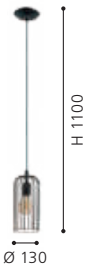

49645 ROCCAMENA

pendant light; steel, black, copper-coloured

L 730, B 130, H 1100

49644 ROCCAMENA

pendant light; steel, black, copper-coloured

H 1100, Ø 130

203363 ROCCAMENA

diy batten fix; steel, black, copper-coloured