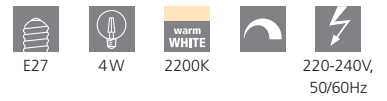

9 008606 228263

L 255, Ø 200

9 008606 232270