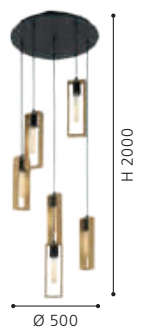

pendant light; steel, black / wood

L 110, B 100, H 2000

49698 LITTLETON

wall light; steel, black / wood

L 110, H 330, A 115

49549N LITTLETON

pendant light; steel, black / wood

H 2000, Ø 500