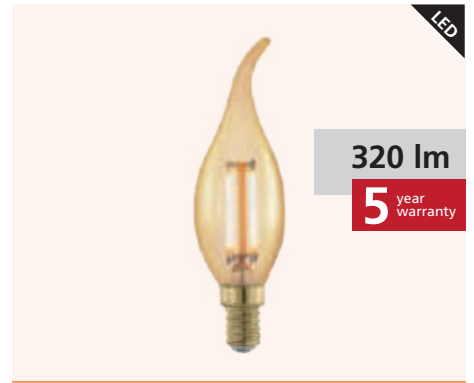

320 lm

5 year warranty

110071 E14-LED-CF35

illuminant; glass, golden age

L 125, Ø 32

L 98, Ø 37

L 118, Ø 35