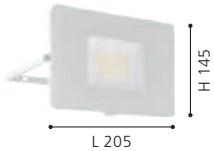

203791N FAEDO 3

wall light; aluminium, white / glass, clear angled mounting bracket

L 205, H 145, A 30

- LED 50W
- cool WHITE 4800lm
- IP65
- 60cm flex & plug

9 008606 194704

L 205

H 145

LED