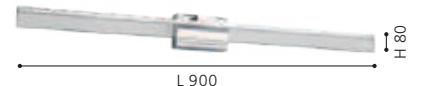

LED

205073 PALMITAL 2

wall luminaire; aluminium, steel, black / plastic, clear

3000K | 4000K | 5000K

L 595, H 80, A 65

10W
1400lm/
1400lm/
1600lm
DIP SWITCH

9 008606 238019