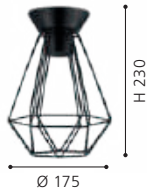

203313 TARBES

DIY Batten Fix; steel, black

H 270, Ø 325

1x 60W