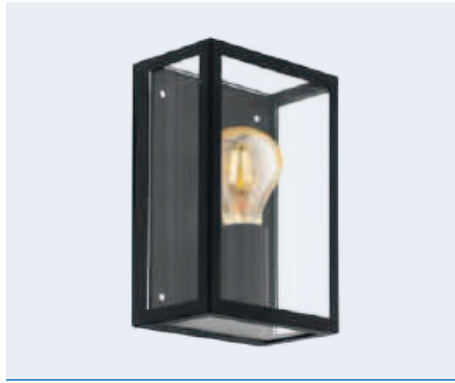

wall light; zinc-plated steel, black / glass, clear

H 295, L 170

900136N

94788 ALAMONTE 1

pendant light; zinc-plated steel, black / glass, clear

L 150, B 150, H 1285

94831 ALAMONTE 1

wall light; zinc-plated steel, black / glass, clear