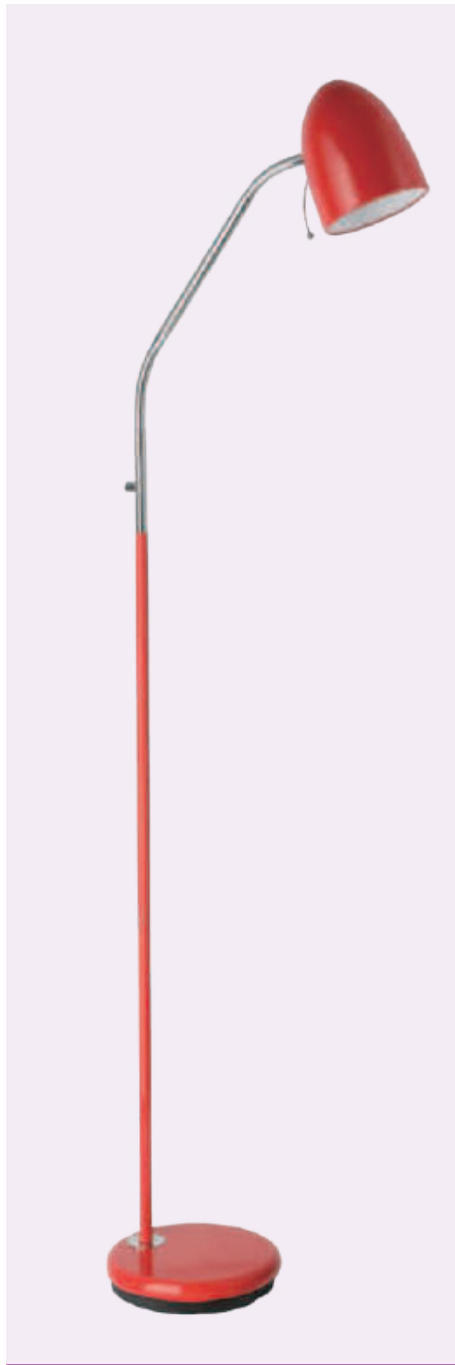

H 360, L 100

205263N LARA

clip on lamp, steel, grape

H 360, L 100

205576N LARA

floor lamp, steel, bright blue

205579N LARA

floor lamp, steel, red