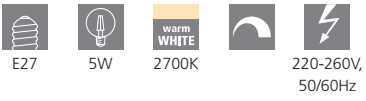

205426 E27-LED-G125

illuminant; glass, clear

L 172, Ø 125