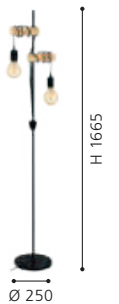

32919N TOWNSHEND

floor light; steel, wood, black

L 205, B 250, H 1665, Base: Ø 250

32919N

43197N RAMPSIDE

wall light; steel, wood, black

Note: This fitting comes with flex plug and plug, and cannot be hard wired.