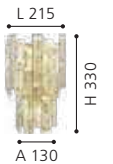

39615 CALMEILLES

wall light; steel, brass / crystal, clear

H 330, L 215, A 130