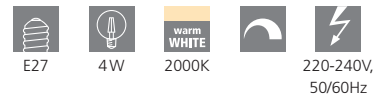

110206 E27-LED-G80

illuminant; glass, rainbow

L 120, Ø 80