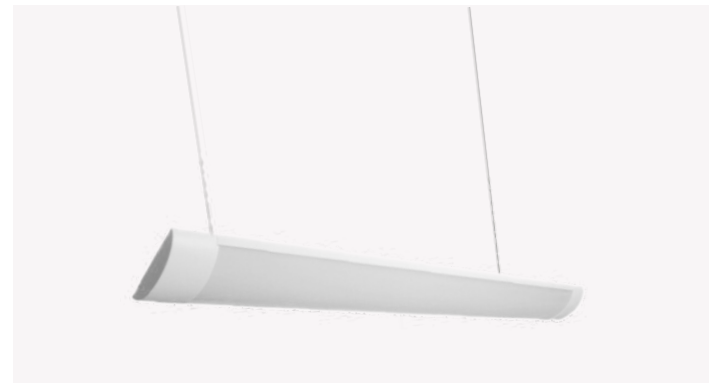

204767 LANKY

LED Batten suspension kit, ceiling canopy & flex included

*Batten not included

H 2000