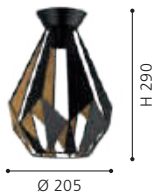

203316 CARLTON 1

DIY Batten Fix; steel, black, copper-coloured

H 290, Ø 205

1x 60W

9 008606 194292

Ø 205

H 290

203317 CARLTON 1

DIY Batten Fix; steel, black, silver

H 290, Ø 205

1x 60W

9 008606 194308

Ø 205

H 290

203318 CARLTON 1

DIY Batten Fix; steel, black, gold

H 290, Ø 205

1x 60W

9 008606 194315

Ø 205

H 290

203319 CARLTON 1

DIY Batten Fix; steel, white, honey gold

H 290, Ø 205

1x 60W

9 008606 194322

Ø 205

H 290

205114