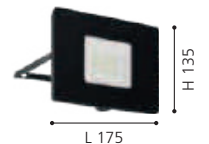

9 008606 192601

LED

203655N FAEDO 3

wall light; aluminium, black / glass, clear angled mounting bracket

L 175, H 135, A 30

30W	2750lm	IP65	60cm flex & plug

9 008606 192625

LED