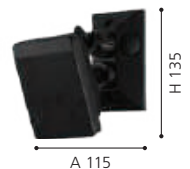

120°, 18 m
10 sec. - 30 min.

204526 DETECT ME

motion detector; plastic, white

max: 2000W incandescent
max: 1000W fluorescent
max: 1000W LED

L 75, H 135, A 115

manual
override

IP66

passive
infrared

9 008606 210428

A 115

120°, 18 m
10 sec. - 30 min.

204527 DETECT ME

motion detector; plastic, black

max: 2000W incandescent
max: 1000W fluorescent
max: 1000W LED

L 75, H 135, A 115

manual
override

IP66

passive
infrared

9 008606 210435

A 115

180°, 18 m
10 sec. - 30 min.

204528 DETECT ME

motion detector; plastic, white

max: 2000W incandescent
max: 1000W fluorescent
max: 1000W LED

L 75, H 135, A 115

manual
override

IP66

microwave

9 008606 210442

A 115

180°, 18 m
10 sec. - 30 min.

204529 DETECT ME

motion detector; plastic, black

max: 2000W incandescent
max: 1000W fluorescent
max: 1000W LED

L 75, H 135, A 115

manual
override

IP66

microwave

9 008606 210459

A 115