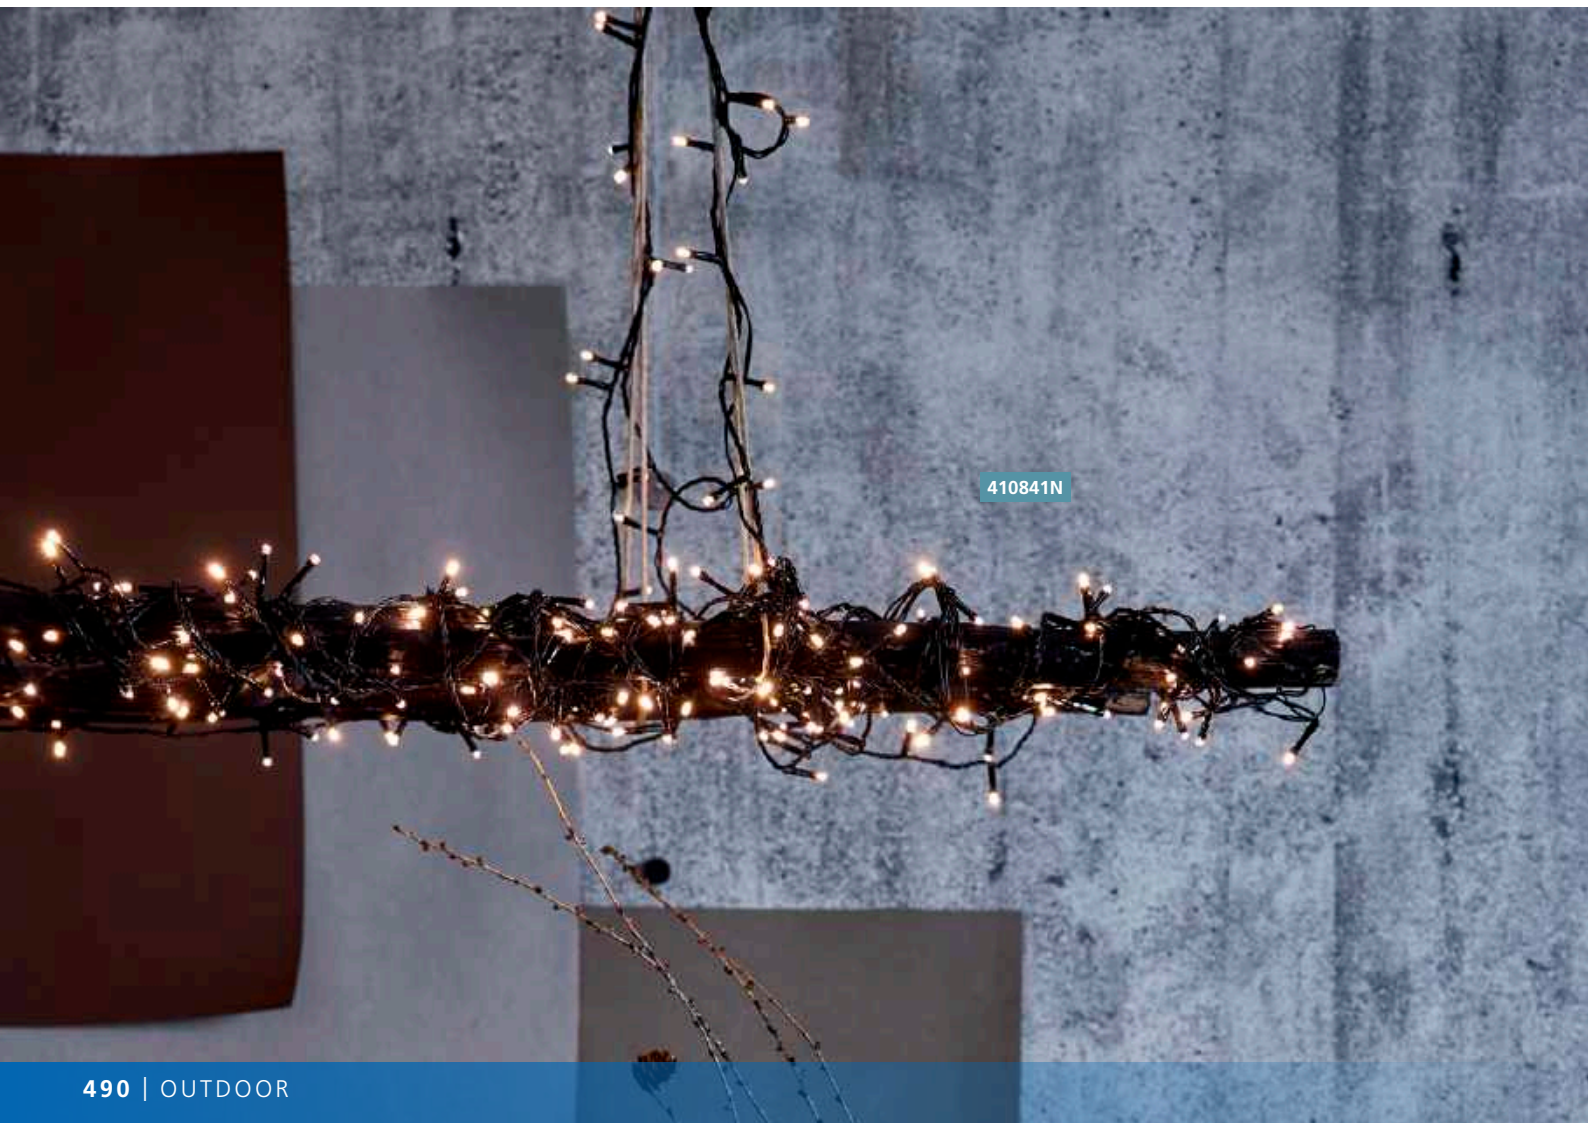

L 25000 + 5000 lead

LED x360
crisp WHITE 3000K
SAFE LOW VOLTAGE
5m lead wire
IP44

IP44