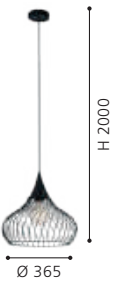

Also available in white - model 205662

H 2000, Ø 240

43344N STAVERTON

pendant light; steel, black

H 2000, Ø 365

205158N

205158N STAVERTON

pendant light; steel, white