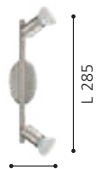

LED

200692 BUZZ-LED

spot; steel, satin nickel

Ø 60

- GU10
- 1x 5W
- neutral WHITE
  1x 345lm

9 008606 125869

Ø 60

LED

200693 BUZZ-LED

spot; steel, satin nickel

L 285, B 65

- GU10
- 2x 5W
- neutral WHITE
  2x 345lm

9 008606 125876

B 65

LED

200694 BUZZ-LED

spot; steel, satin nickel

L 485, B 65

- GU10
- 3x 5W
- neutral WHITE
  3x 345lm

9 008606 125883

B 65

LED

200695 BUZZ-LED

spot; steel, satin nickel

L 685, B 65

- GU10
- 4x 5W
- neutral WHITE
  4x 345lm

9 008606 125890

B 65