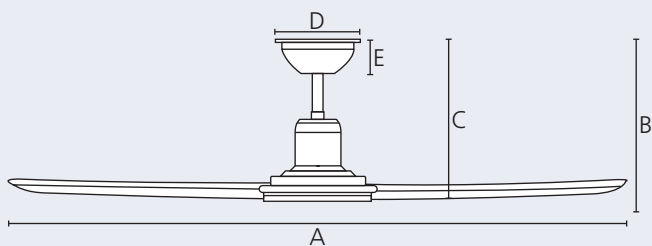

2000lm

2/8 h

Dimensions

	mm	inches
A	1220	48.0
B	309	12.2
C	309	12.2
D	158	6.2
E	73	2.9

Airflow

Speed	max. Watts	m ³ /h	m ³ /h/W
night	3.2	3,614	1,129.4
1	4.5	4,954	1,100.9
2	8.5	7,498	8,882.1
3	15.4	9,702	630.0
4	26.8	11,102	414.3
5	40	13,130	278.3