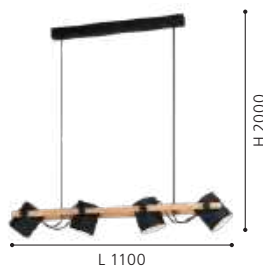

43046 HORNWOOD

wall light; steel, black, creme / wood

Ø 170

9 002759 430467