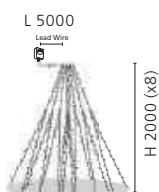

L 5000

Lead Wire

H 2000 (x8)