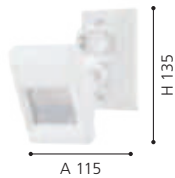

120°, 18 m
10 sec. - 30 min.

204526 DETECT ME

motion detector; plastic, white

max: 2000W incandescent
max: 1000W fluorescent
max: 1000W LED

L 75, H 135, A 115

manual
override

IP66

passive
infrared

9 008606 210428

A 115

120°, 18 m
10 sec. - 30 min.

204527 DETECT ME

motion detector; plastic, black

max: 2000W incandescent
max: 1000W fluorescent
max: 1000W LED

L 75, H 135, A 115

manual
override

IP66

passive
infrared

9 008606 210435

A 115

180°, 18 m
10 sec. - 30 min.

204528 DETECT ME

motion detector; plastic, white

max: 2000W incandescent
max: 1000W fluorescent
max: 1000W LED

L 75, H 135, A 115

manual
override

IP66

microwave

9 008606 210442

A 115

180°, 18 m
10 sec. - 30 min.

204529 DETECT ME

motion detector; plastic, black

max: 2000W incandescent
max: 1000W fluorescent
max: 1000W LED

L 75, H 135, A 115

manual
override

IP66

microwave

9 008606 210459

A 115