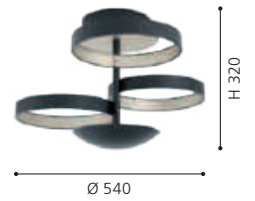

98539 GROMOLA

Ceiling light; aluminum, steel, black-champagne

H320, Ø 540