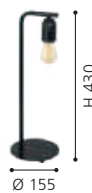

39877N COPILLOS

table lamp; steel, black / glass vaporized, black-transparent

H 420, B 200

LED 5.4W
warm WHITE 730lm
touch lampo

9 008606 230679

98066N ADRI 3

floor lamp; steel, black

globe sold separately

H 1500, Base: Ø 215

E27
1x 12W
touch lampo

9 008606 198559

98065N ADRI 3

table lamp; steel, black

globe sold separately

H 430, Ø 155, Base: Ø 155

E27
1x 12W
touch lampo

9 008606 198542