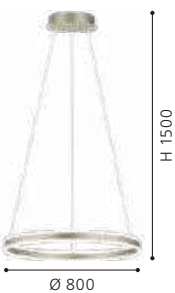

LED warm WHITE 177W 21,360lm

9 008606 220250

LED

39313 TONARELLA

pendant light; steel, champagne / satined

H 1500, Ø 800, B 265

LED warm WHITE 78W 9120lm

9 002759 393137