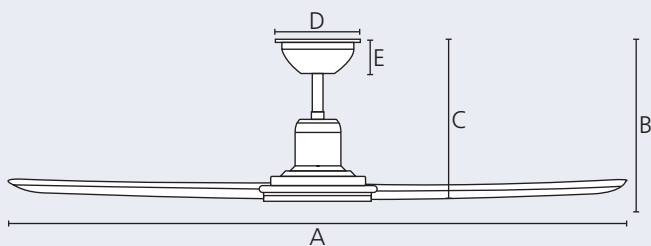

1/2/4/8 h

Dimensions

	mm	inches
A	1220	48.0
B	316	12.4
C	290	11.4
D	155	6.1
E	60	2.3

Airflow

Speed	max. Watts	m ³ /h	m ³ /h/W
night	2.2	2,782	1,264.6
1	4.1	4,619	1,126.6
2	5.7	6,055	1,062.3
3	12.4	8,613	694.6
4	20.0	10,537	526.9
5	30.1	12,091	401.7