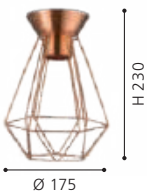

203315 TARBES

DIY Batten Fix; steel, brushed copper

H 270, Ø 325

1x 60W