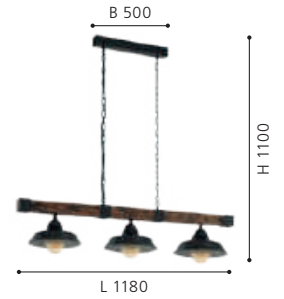

205036 OLDBURY

pendant light; steel, wood, black, brown rustic

L 1800, B 500, H 2000