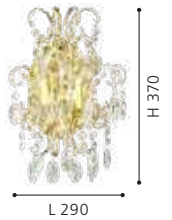

39604 FENOULLET 1

wall light; steel, brass / crystal, clear

L 290, H 370, A 175

E14

1x 25W

9 002759 396046

39604