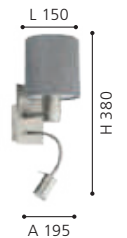

wall light; steel, satin nickel / fabric, white

L 150, H 380, A 195

96374 PASTERI

wall light; steel, satin nickel / fabric, linen, grey

L 150, H 380, A 195

96566 TAZZOLI

wall light; steel, plastic, white

96567 TAZZOLI