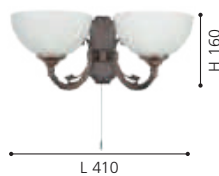

204956 SAVOY

pendant light; cast metal, bronzed / satin glass, white

H 1100, Ø 310