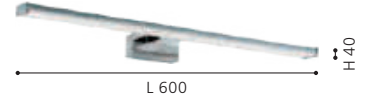

L 400, H 40, A 120

7.4W 900lm

96065 PANDELLA 1

mirror luminaire; aluminium, plastic, chrome, silver

L 600, H 40, A 120

11W 1350lm

96066 PANDELLA 1

mirror luminaire; aluminium, plastic, chrome, silver,