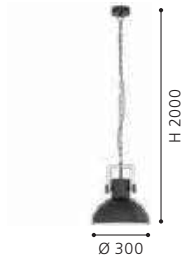

43163N LUBENHAM

pendant light; steel, wood, black, brown

L 900, B 200, H 2000

E27 3x 28W

9 008606 230440