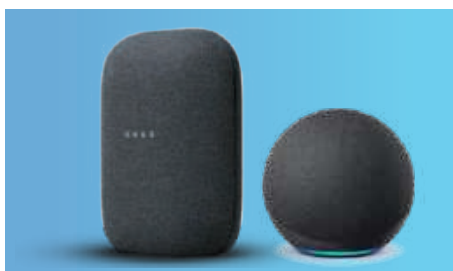

Voice Commands

Controllable via intelligent voice assistants such as Google Home, Amazon Echo & Siri.