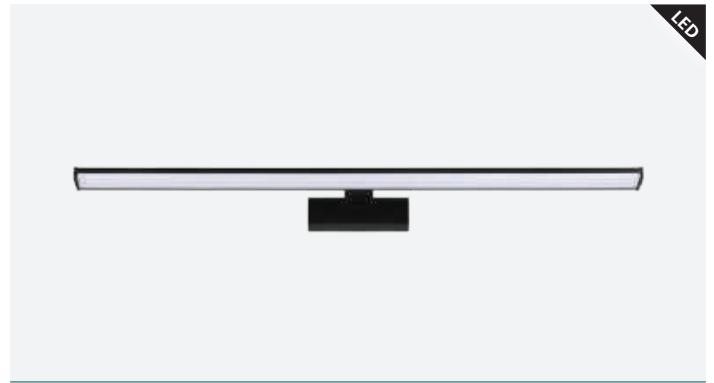

202939 PANDELLA 1

mirror luminaire; aluminium, plastic, black

L 780, H 40, A 120

14W 1700lm

IP44