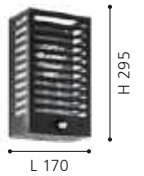

wall light; zinc-plated steel, black / glass, clear

H 295, L 170

900136N

94788 ALAMONTE 1

pendant light; zinc-plated steel, black / glass, clear

L 150, B 150, H 1285

94831 ALAMONTE 1

wall light; zinc-plated steel, black / glass, clear