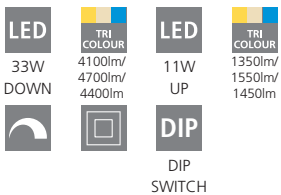

Canopy Width: 45mm
Pendant Width: 15mm

LED

205021 CLIMENE 2

pendant light; aluminium, steel, brushed aluminium, satin nickel, walnut

3000K | 4000K | 5000K

L 2400, B 45, W 15, H 2500

9 008606 220199

Canopy Width: 45mm
Pendant Width: 15mm