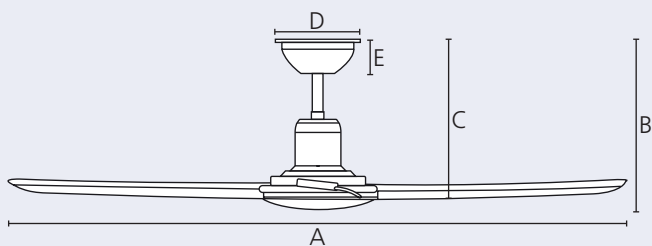

Dimensions

	mm	inches
A	2032	80.0
B	413	16.3
C	357	14.1
D	150	5.9
E	54	2.1

Airflow

Speed	max. Watts	m³/h	m³/h/W
1	15.5	14,650	945.2
2	22.0	17,130	778.6
3	34.0	19,655	578.1
4	48.0	20,720	431.7
5	58.0	21,270	366.7

Optional accessories

	Page	202965	203368
Extension Rods	Page 123	202976, 203239	203376, 203375
LED Kit	Page 118	202967	205562
Smart Receiver	Page 121	205639	205639