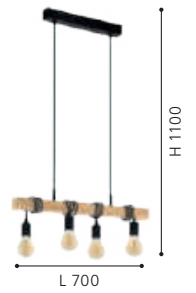

49755N TOWNSHEND

pendant light; steel, wood, black

L 1000, B 100, H 2000

9 008606 255924