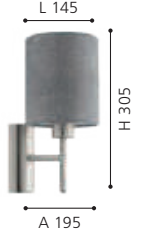

49992

94924 PASTERI

wall light; steel, satin nickel / fabric, white

L 145, H 305, A 195

96373 PASTERI

wall light; steel, satin nickel / fabric, linen, grey

L 145, H 305, A 195

96477 PASTERI