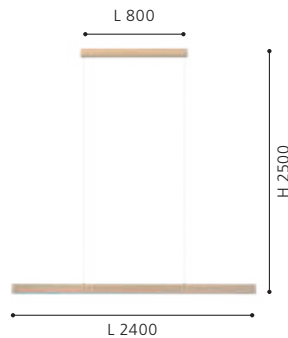

9 008606 216475

Canopy Width: 45mm
Pendant Width: 15mm

LED

205172 CLIMENE 2

wall light; aluminium, satin nickel, oak

3000K | 4000K | 5000K

L 255, H 80, A 45

LED	TRI COLOUR			DIP
2x 4.2 W	1040lm/			DIP
	1200lm/			SWITCH
	1040lm			