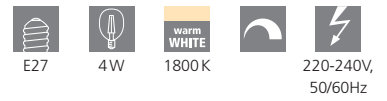

illuminant; glass, purple, black transparent

L 210, Ø 120

L 210, Ø 120

L 210, Ø 120

110235 E27-LED-T90

illuminant; glass, blue, black transparent

110236 E27-LED-T90

illuminant; glass, brown, black transparent