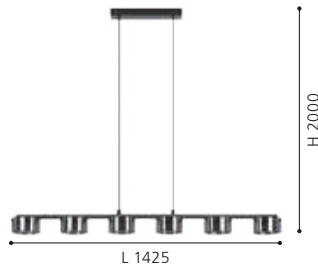

LED

39877N COPILOS

table light; steel, black / glass vaporized, black-transparent

H 420, B 200

LED warm WHITE 5.4W 730lm touch switch

9 008606 230679