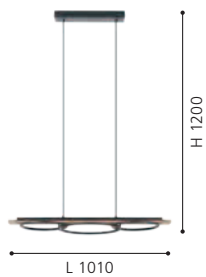

LED

99624 BOYAL

pendant light; steel, wood, black, brown rustic

L 1010, B 400, H 1200