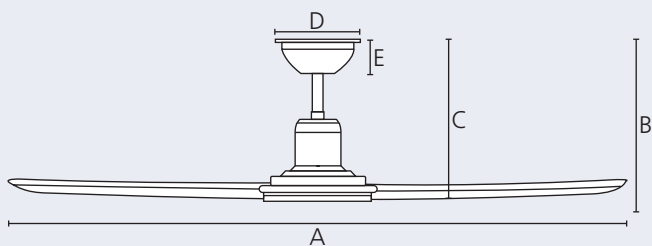

1/2/4/8 h

QUICK
CONNECT

REVERSIBLE

Dimensions

	mm	inches
A	1220	48.0
B	378	14.9
C	297	11.7
D	142	5.6
E	55.7	2.2

Airflow

Speed	max. Watts	m ³ /h	m ³ /h/W
Night	1.8	2,250	1,250.0
1	2.9	4,350	1,500.0
2	5.1	5,610	1,100.0
3	8.8	7,500	852.3
4	14.8	8,740	590.5
5	22.5	10,510	467.1