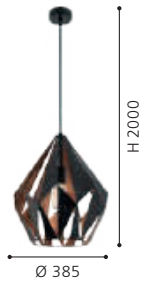

49991N CARLTON 1
pendant light; steel, black, copper coloured

L 805, B 205, H 2000

9 008606 219971