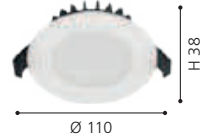

204773N MY CONTROL ROYSTAR

recessed luminaire; plastic, white

* Voice control device not included

2700K - 6500K + RGB

H 38, Ø 110