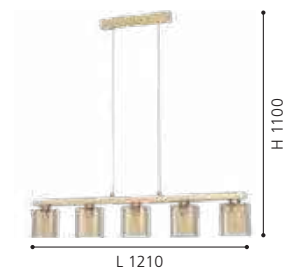

L 910, B 165, H 1100

98592 CASTRALVO

pendant light; steel, wood, satin nickel, brown / glass vaporised, amber

L 1210, B 150, H 1100

98592

43414N

43413N FAMBOROUGH

pendant light; steel, wood, black, natural