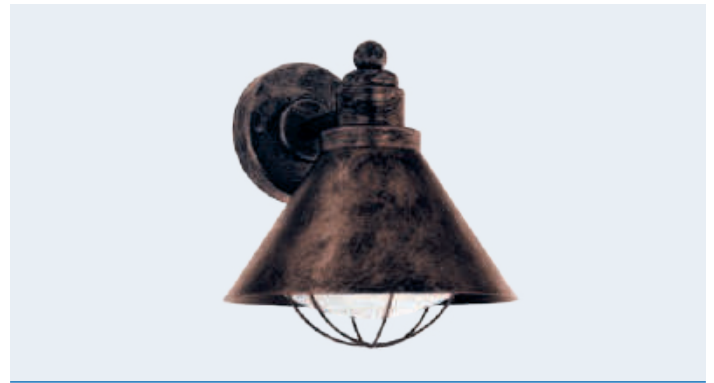

L 220, H 240, A 230

94858 BARROSELA

wall light; zinc-plated steel, copper-coloured antique / plastic, white

L 220, H 240, A 230

94792

94792 MELGOA

wall light; zinc-plated steel, black / glass, clear

L 300, H 250, A 380