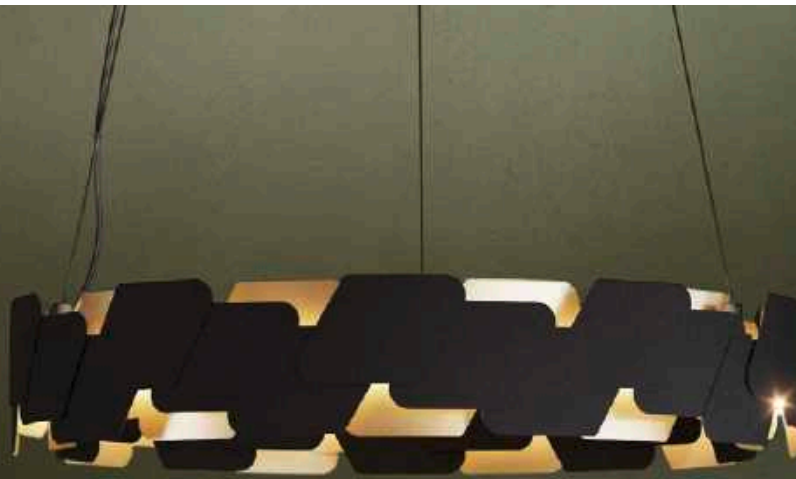

390031 ALTAGRACIA

pendant light; steel, black, gold

H 1500, Ø 615

65W 8400lm

390032 ALTAGRACIA

pendant light; steel, black, gold

H 1500, L 1350

44W 5000lm

390031