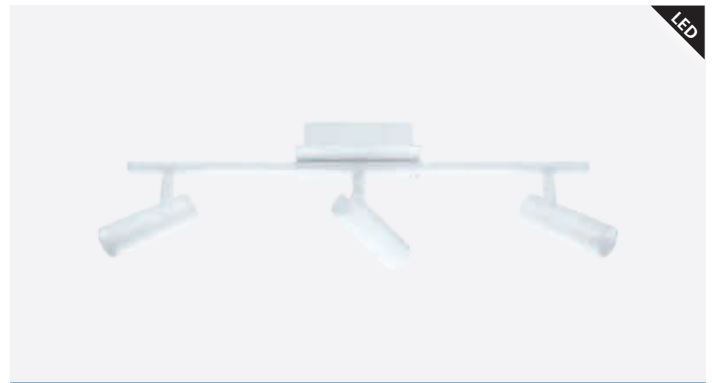

202006 TOMARES

spot; aluminium, steel, white

L 580, H 190, B155

3x 5W 1440lm

9 008606 153183