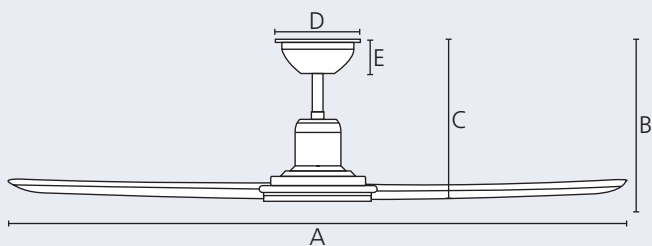

Dimensions

	mm	inches
A	1320	52.0
B	295	11.6
C	295	11.6
D	158	6.2
E	73	2.9

Airflow

Speed	max. Watts	m ³ /h	m ³ /h/W
night	3.2	3,746	1,170.6
1	4.4	5,038	1,145.0
2	8.4	7,730	920.2
3	15.4	9,702	630.0
4	26.8	11,323	422.5
5	40	13,743	343.6