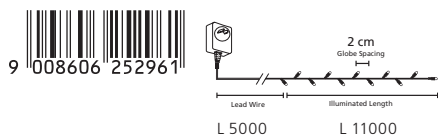

410833N FAIRY LIGHTS X540

fairy lights; black, plastic

410834N FAIRY LIGHTS X800

fairy lights; black, plastic

410836N FAIRY LIGHTS X1200

fairy lights; black, plastic

L 11000 + 5000 lead

L 16000 + 5000 lead