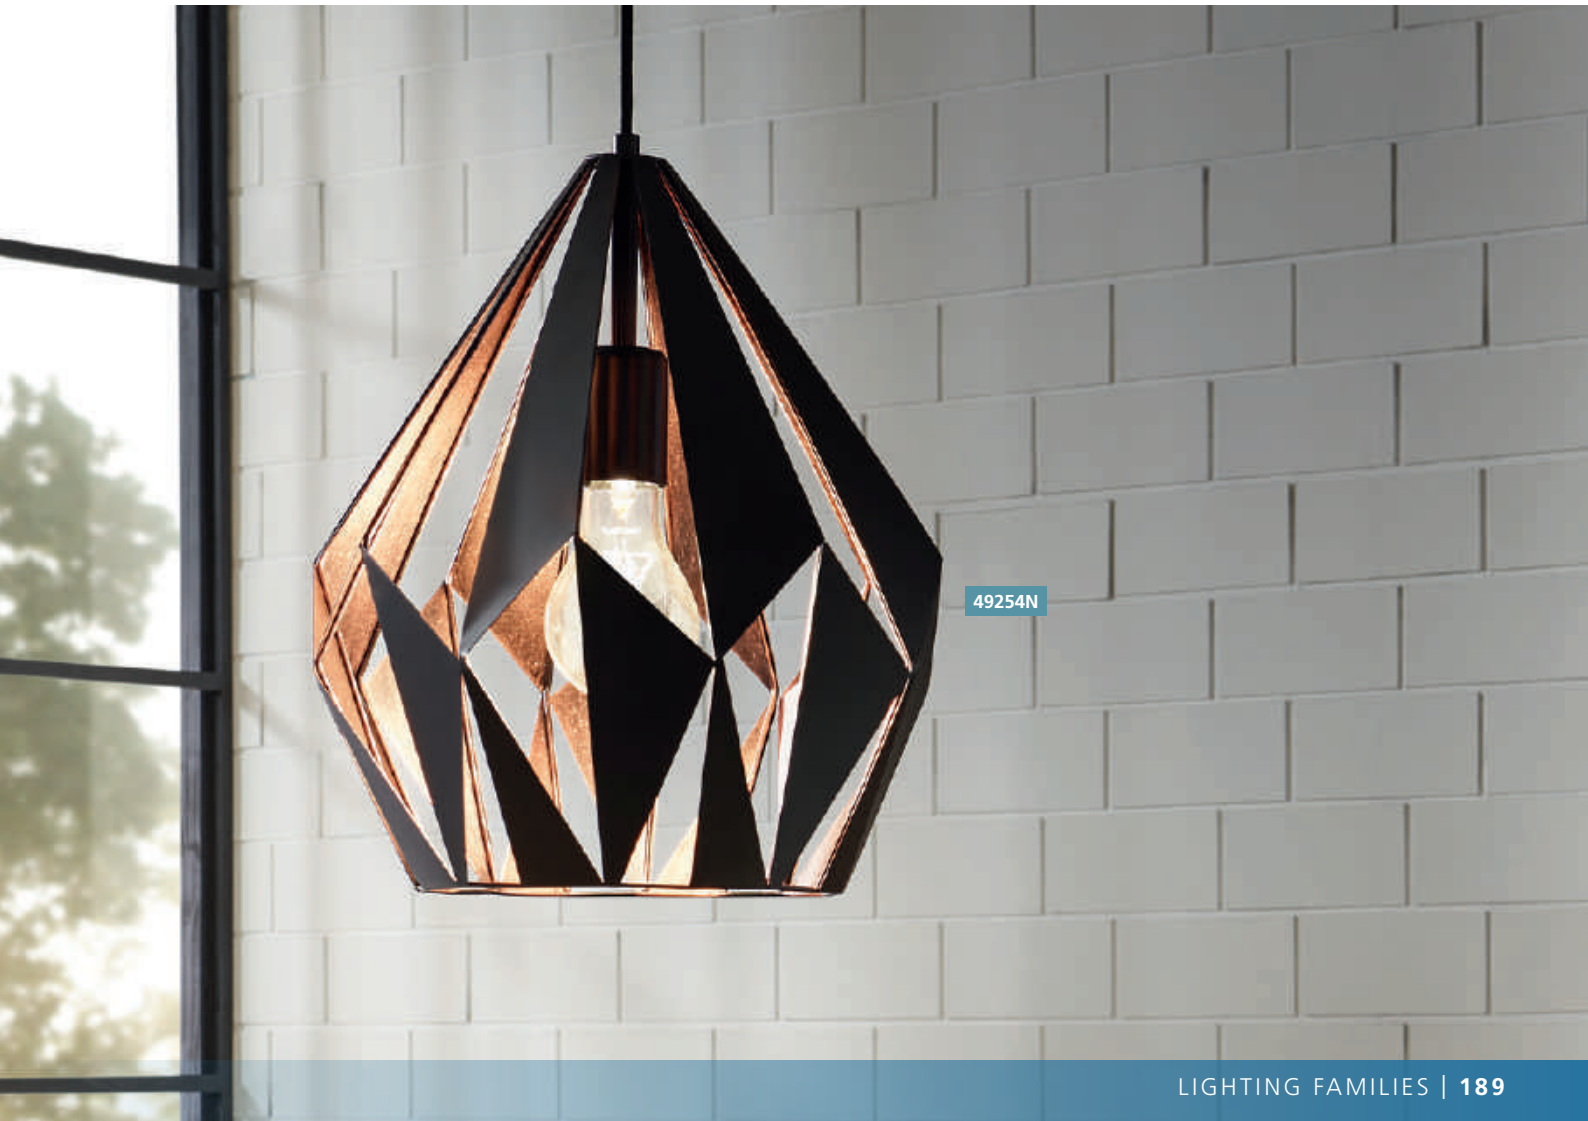

203316 CARLTON 1

diy batten fix; steel, black, copper coloured

H 290, Ø 205

1x 60W

9 008606 194292

Ø 205

H 290

43058N CARLTON 4

table light; steel, black, copper coloured

L 220, B 160, H 505, Base: Ø 170

E27

1x 60W

L 220

43077N CARLTON 5

table light; steel, black, copper / fabric, black, copper coloured

H 510, Ø 250

E27

1x 60W

9 008606 209743

Ø 250

H 510

49254N