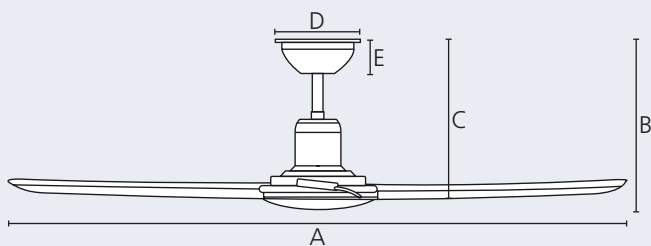

Dimensions

	mm	inches
A	2032	80.0
B	413	16.3
C	357	14.1
D	150	5.9
E	54	2.1

Airflow

Speed	max. Watts	m³/h	m³/h/W
1	15.5	14,650	945.2
2	22.0	17,130	778.6
3	34.0	19,655	578.1
4	48.0	20,720	431.7
5	58.0	21,270	366.7

Optional accessories

	Page	202966	204808
Extension Rods	Page 123	202979, 202977	204751, 204752
LED Kit	Page 118	205563	205565
Smart Receiver	Page 121	205639	205639