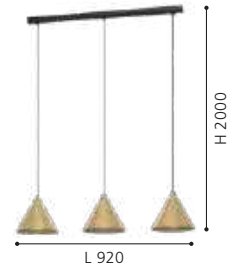

99591N NARICES

pendant light; steel, black / brushed brass, gold

H 2000, Ø 220

99592N NARICES

pendant light; steel, black / brushed brass, gold

H 2000, L 920, Ø 220

99592N