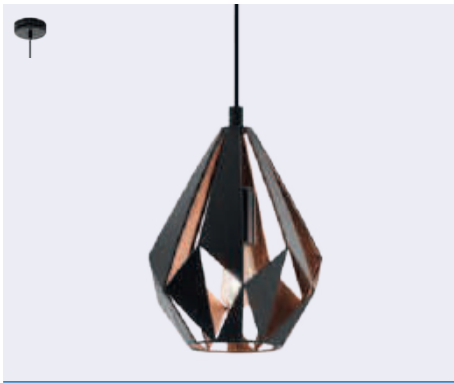

49997N CARLTON 1
pendant light; steel, black, copper coloured

H 2000, Ø 205

9 008606 219988