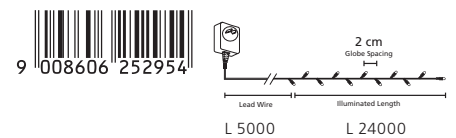

L 24000 + 5000 lead