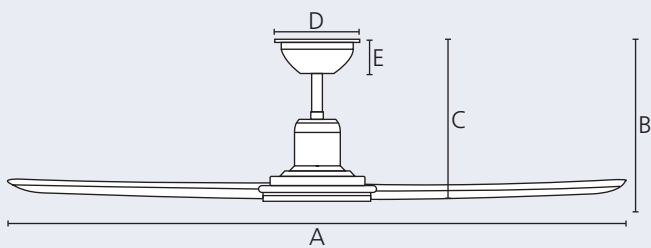

1/2/4/8 h

Dimensions

	mm	inches
A	1070	42.0
B	316	12.4
C	294	11.6
D	155	6.1
E	60	2.3

Airflow

Speed	max. Watts	m ³ /h	m ³ /h/W
night	1.8	2,285	1,269.4
1	2.7	3,393	1,456.7
2	4.0	5,400	1,350.0
3	5.8	6,307	1,087.4
4	8.3	7,493	902.8
5	13.0	8,665	666.5