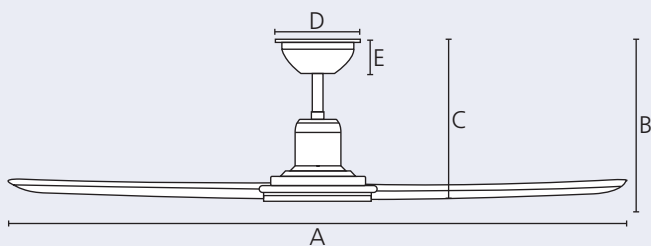

1/2/4/8 h

INDOOR & COVERED OUTDOOR USE

QUICK CONNECT

REVERSIBLE

Dimensions

	mm	inches
A	1524	60.0
B	413	16.3
C	357	14.1
D	150	5.9
E	54	2.1

Airflow

Speed	max. Watts	m ³ /h	m ³ /h/W
1	6.3	7,180	1,139.7
2	11.0	9,500	863.6
3	19.2	12,050	627.6
4	30.0	14,175	472.5
5	47.0	16,220	345.1