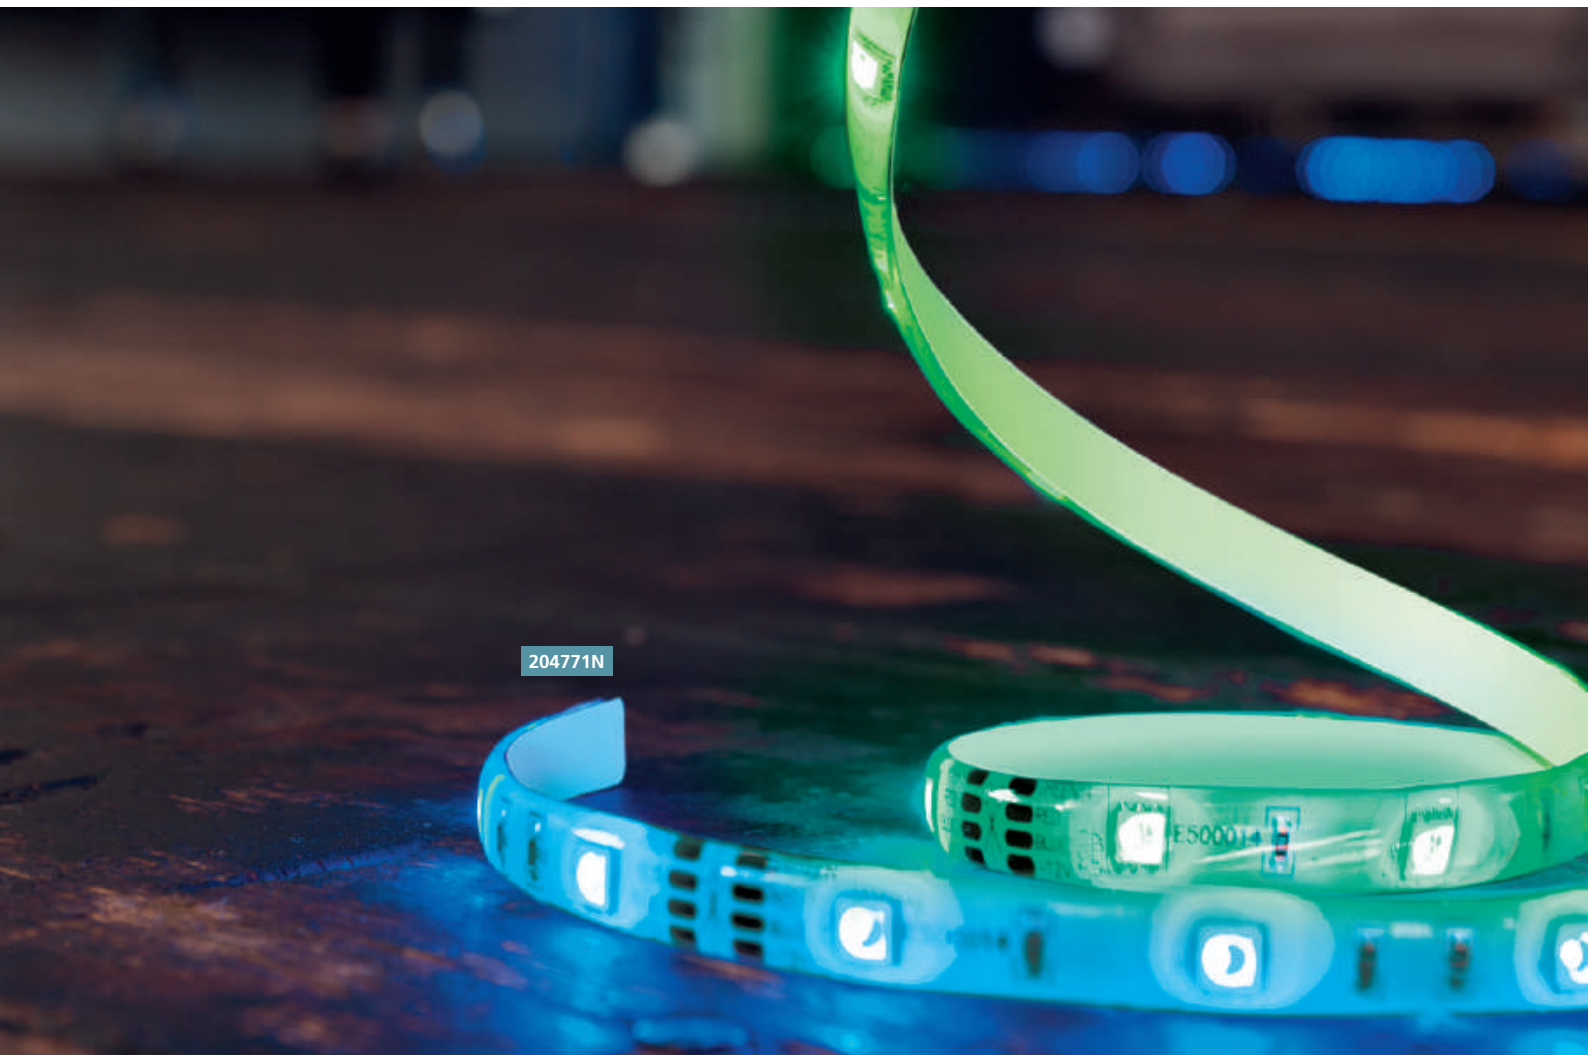

204771N MY CONTROL LED STRIP KIT

strip luminaire; plastic, white

* Voice control device not included

3000K-5000K + RGB

5m kit

L 5000

30W
(6W/M)

204774N MY CONTROL SMART PLUG

plastic, white

H 64, W 54, L 117

204771N