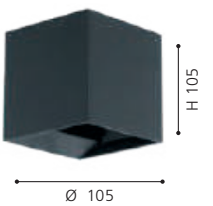

97241

97241 CALPINO

wall light; steel, white

H 105, Ø 105

2x 3.3W

2x 340lm

IP54

Adjustable beam angle

9 002759 972417

97242 CALPINO

wall light; steel, black

H 105, Ø 105

2x 3.3W

2x 340lm

IP54

Adjustable beam angle

9 002759 972424