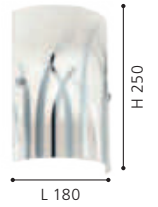

L 180, H 250, A 80

89115N ALMERA

wall light; steel, antique-brown / glass, champagne

L 180, H 250, A 75

90076N ALMERA 1

wall light; steel, satin nickel / glass painted, white

L 180, H 250, A 75

85979N