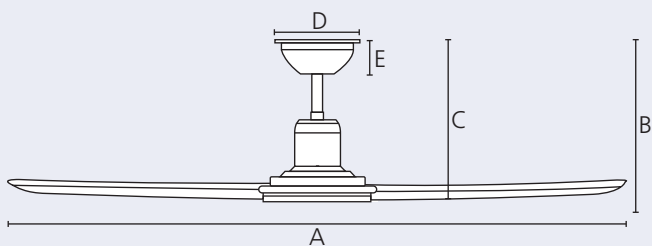

2000lm

2/8h

Dimensions

	mm	inches
A	1320	52.0
B	295	11.6
C	285	11.2
D	170	6.7
E	50	2.0

Airflow

Speed	max. Watts	m ³ /h	m ³ /h/W
night	3.5	3,243	926.6
1	6.3	5,794	919.7
2	7.9	7,420	939.2
3	11.4	9,262	812.5
4	16.8	10,847	645.7
5	25.7	13,280	516.7