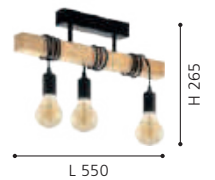

32915 TOWNSHEND

ceiling light; steel, wood, black

Globes sold separately

L 550, B 105, H 265

E27

3x 60W

9 002759 329150