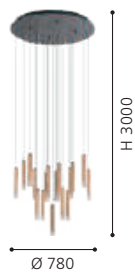

205663N ESTANERIOS

pendant light; aluminium, steel / black

H 3000, Ø 780

LED warm WHITE
LED 17x 2.9W