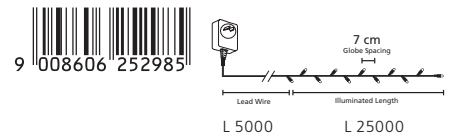

L 25000 + 5000 lead

LED x360
crisp WHITE 3000K
SAFE LOW VOLTAGE
5m lead wire
IP44

IP44