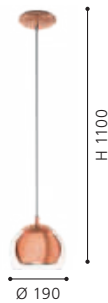

94589 ROCAMAR

pendant light; steel, copper / glass, clear

H 1100, Ø 190

94591 ROCAMAR

pendant light; steel, copper / glass, clear

L 780, B 190, H 1100