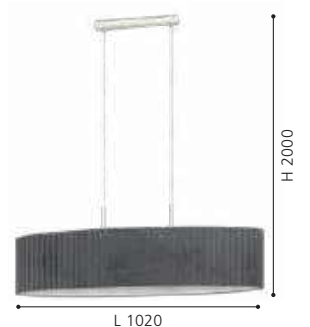

39765N TAMARESCO

pendant light; steel, brushed brass / velvet, white, gold

H 2000, Ø 380

39764N TAMARESCO

pendant light; steel, brushed brass / velvet, white, gold

Pendant is oval shaped

L 1020, B 300, H 2000

39774N TAMARESCO

pendant light; steel, satin nickel / velvet, grey

H 2000, Ø 380

39773N TAMARESCO

pendant light; steel, satin nickel / velvet, grey

Pendant is oval shaped

L 1020, B 300, H 2000