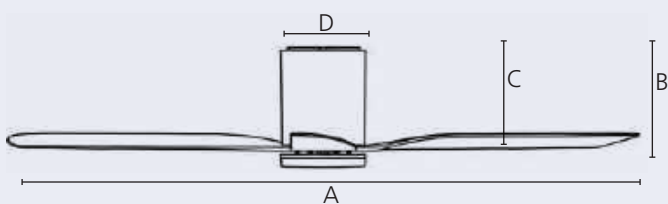

Dimensions

	mm	inches
A	1320	52.0
B	258	10.2
C	229	9.0
D	189	7.4

Airflow

Speed	max. Watts	m³/h	m³/h/W
night	1.9	2,591	1,363.7
1	3.1	4,506	1,453.5
2	4.8	7,196	1,499.2
3	9.1	8,730	959.3
4	14.5	9,574	660.3
5	29.0	11,895	410.2

Optional accessories

Page

20523701

20523702

Remote Kit	-	-
Extension Rods	-	-
LED Kit	-	-