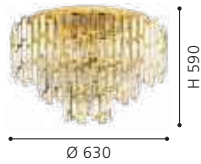

39612 CALMEILLES

ceiling light; steel, brass / crystal, clear

H 680, Ø 780