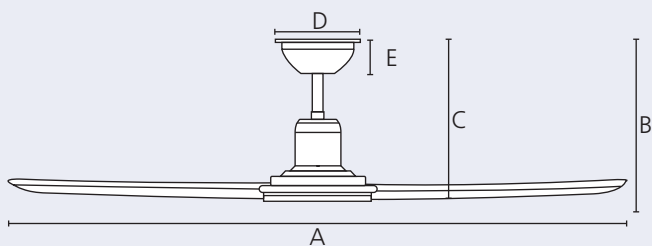

included

27 W

6970 m³/h

5 speed

13°

30min/1/2/
4/8 h

Dimensions

	mm	inches
A	1320	52.0
B	304	12.0
C	295	11.6
D	168	6.6
E	74	2.9