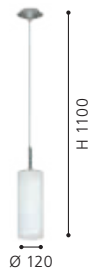

85978

85977 TROY 3

pendant light; steel, satin nickel / satin glass, white painted

85978 TROY 3

pendant light; steel, satin nickel / glass, opal

85979N TROY 3

wall light; steel, satin nickel / satin glass, white

H 1100, Ø 105, Base: Ø 120

E27 1x 40W

9 002759 859770

L 720, B 105, H 1100

E27 3x 40W

9 002759 859787

L 180, H 250, A 75

E14 1x 60W

9 008606 123582