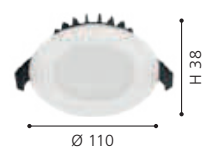

204773N MY CONTROL ROYSTAR

recessed luminaire; plastic, white

* Voice control device not included

2700K - 6500K + RGB

H 38, Ø 110