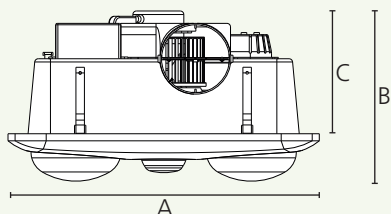

Halogen
1000W

Ø 150 mm
3.0 m

550 m³/h

Included

4x 5W
GU10

4 x 400lm

470 x 315
Cut Out

Dimensions