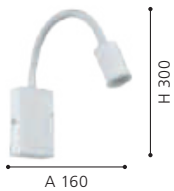

96566 TAZZOLI

wall light; steel, plastic, white

96567 TAZZOLI

wall light; steel, plastic, satin nickel, black

202779 TAZZOLI

wall light; steel, plastic, black

L 65, H 300, A 160

LED 3.5W
warm WHITE 380lm
5V2A USB Charging Port

L 65, H 300, A 160

LED 3.5W
warm WHITE 380lm
5V2A USB Charging Port

L 65, H 300, A 160

LED 3.5W
warm WHITE 380lm
5V2A USB Charging Port