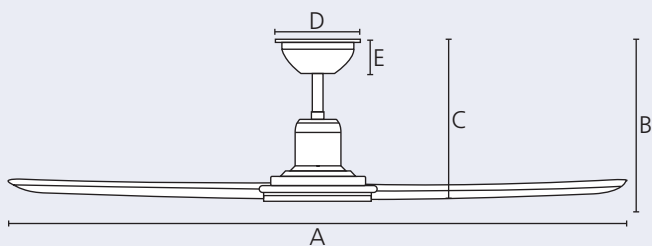

Dimensions

	mm	inches
A	1220	48.0
B	309	12.2
C	309	12.2
D	158	6.2
E	73	2.9

Airflow

Speed	max. Watts	m³/h	m³/h/W
night	3.2	3,614	1,129.4
1	4.5	4,954	1,100.9
2	8.5	7,498	8,882.1
3	15.4	9,702	630.0
4	26.8	11,102	414.3
5	40	13,130	278.3

Optional accessories

	Page	20549716	20549717
Remote Kit	-	-	-
Extension Rods	Page 123	20581201, 20581301	20518202, 20581302
Smart USB Module	Page 121	205503	205503