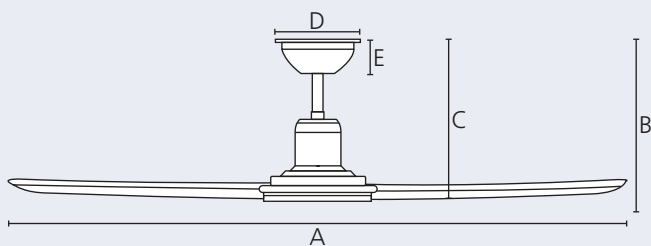

6 speed

13°

30min/1/2/
4/8 h

Dimensions

	mm	inches
A	1070	42.0
B	286	11.3
C	294	11.6
D	155	6.1
E	60	2.3

Airflow

Speed	max. Watts	m ³ /h	m ³ /h/W
night	1.8	2,285	1,269.4
1	2.7	3,393	1,456.7
2	4.0	5,400	1,350.0
3	5.8	6,307	1,087.4
4	8.3	7,493	902.8
5	13.0	8,665	666.5