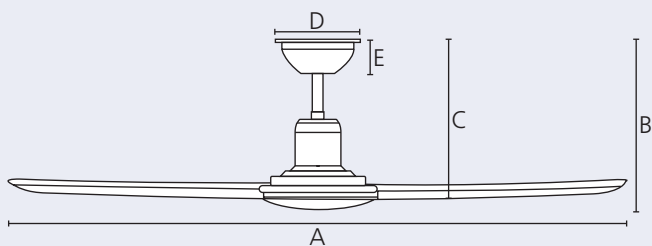

Dimensions

	mm	inches
A	1168	46.0
B	295	11.6
C	285	11.2
D	170	6.7
E	50	2.0

Airflow

Speed	max. Watts	m³/h	m³/h/W
night	2.4	3,230	1,345.8
1	3.4	5,780	1,700.0
2	4.5	7,390	1,642.2
3	7.0	9,530	1,361.4
4	10.9	11,420	1,047.7
5	20.0	14,620	731.0

Optional accessories

	Page	204801	204802	204803
Remote Kit	-	-	-	-
Extension Rods	Page 123	203376, 203375	202979, 202977	204751, 204752
Smart Receiver	Page 121	205484	205484	205484