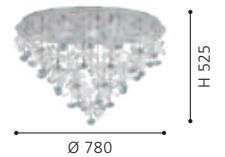

LED

93661 PIANOPOLI

pendant light; stainless steel, chrome / crystal, clear

H 1100, Ø 780

LED warm WHITE

43x 2.5W 43x 270lm