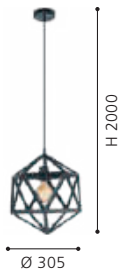

49762N EMBLETON

pendant light; steel, black

H 2000, Ø 460

E27

1x 60W

9 008606 255948