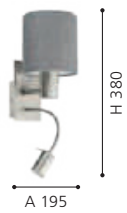

LED

96477 PASTERI

wall light; steel, satin nickel / fabric, white

L 150, H 380, A 195

- E27
- 1x 40W
- LED
- warm WHITE
- 1x 380lm

9 002759 964771

LED

96374 PASTERI

wall light; steel, satin nickel / fabric, linen, grey

L 150, H 380, A 195

- E27
- 1x 40W
- LED
- warm WHITE
- 1x 380lm

9 002759 963743