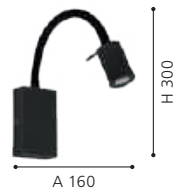

L 65, H 300, A 160

LED 3.5W
warm WHITE 380lm
5V2A USB Charging Port