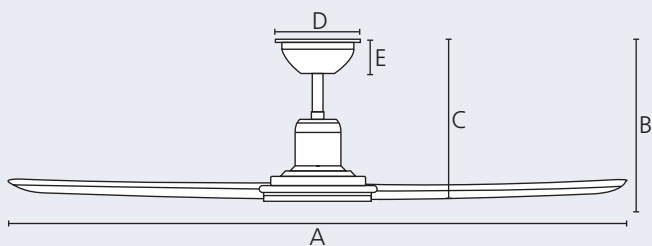

Dimensions

	mm	inches
A	1320	52.0
B	300	11.8
C	264	10.4
D	145	5.7
E	55	2.2

Airflow

Speed	max. Watts	m³/h	m³/h/W
1	2.0	4,186	2,09
2	10.0	5,852	585.2
3	15.0	6,708	447.2
4	20.0	7,278	363.9
5	31.0	8,325	268.6

Optional accessories

	Page	204169	204171
Remote Kit	-	-	-
Extension Rods	Page 123	204311, 204313	204312, 204314
LED Kit	-	-	-