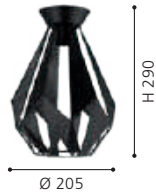

203316 CARLTON 1

DIY Batten Fix; steel, black, copper-coloured

H 290, Ø 205

1x 60W

9 008606 194292

Ø 205

H 290

203317 CARLTON 1

DIY Batten Fix; steel, black, silver

H 290, Ø 205

1x 60W

9 008606 194308

Ø 205

H 290

203318 CARLTON 1

DIY Batten Fix; steel, black, gold

H 290, Ø 205

1x 60W

9 008606 194315

Ø 205

H 290

203319 CARLTON 1

DIY Batten Fix; steel, white, honey gold

H 290, Ø 205

1x 60W

9 008606 194322

Ø 205

H 290

205114