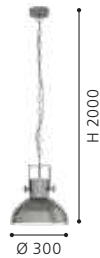

43168N LUBENHAM 1

pendant light; steel, nickel-antique, creme

L 900, B 200, H 2000