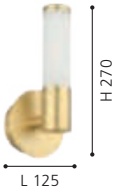

LED

95141 PALMERA 1

wall luminaire; steel, chrome / glass opal-matt

L 125, H 270, A 115

1x 4.5W 480lm

9 002759 951412

LED

202111 PALMERA 1

wall luminaire; steel, black / glass opal-matt

L 125, H 270, A 115

1x 4.5W 480lm

9 008606 160440

LED

205023 PALMERA 1

wall luminaire; steel, brass matt / glass opal-matt

L 125, H 270, A 115

1x 4.5W 480lm

9 008606 220212

LED

95142 PALMERA 1

wall luminaire; steel, chrome / glass opal-matt

L 435, H 125, A 125

2x 4.5W 960lm

9 002759 951429

LED

202112 PALMERA 1

wall luminaire; steel, black / glass opal-matt

L 435, H 125, A 125

2x 4.5W 960lm

9 008606 160457

LED

205024 PALMERA 1

wall luminaire; steel, brass matt / glass opal-matt

L 435, H 125, L 125

2x 4.5W 960lm

9 008606 220229