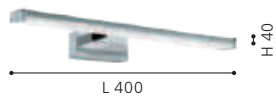

96064 PANDELLA 1

mirror luminaire; aluminium, plastic, chrome, silver

L 400, H 40, A 120

7.4W 900lm

96065 PANDELLA 1

mirror luminaire; aluminium, plastic, chrome, silver

L 600, H 40, A 120

11W 1350lm

96066 PANDELLA 1

mirror luminaire; aluminium, plastic, chrome, silver,

L 780, H 40, A 120

14W 1700lm

203939 PANDELLA 1

mirror luminaire; aluminium, plastic, chrome

L 1200, H 40, A 120

14W 1700lm