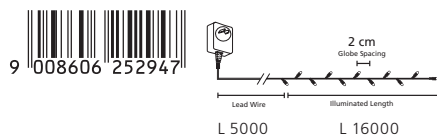

410833N FAIRY LIGHTS X540

fairy lights; black, plastic

410834N FAIRY LIGHTS X800

fairy lights; black, plastic

410836N FAIRY LIGHTS X1200

fairy lights; black, plastic

L 11000 + 5000 lead

L 16000 + 5000 lead