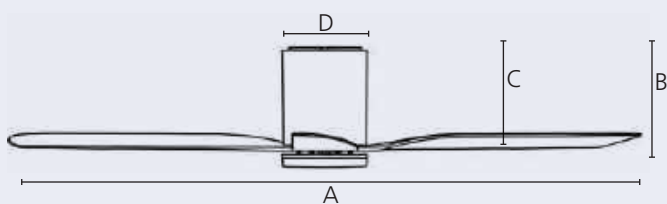

Dimensions

	mm	inches
A	1120	44.0
B	258	10.2
C	229	9.0
D	189	7.4

Airflow

Speed	max. Watts	m³/h	m³/h/W
night	1.5	2,093	1,395.3
1	2.2	3,684	1,674.5
2	3.1	4,940	1,593.5
3	4.6	6,651	2,145.5
4	7.0	7,903	1,129.0
5	14.0	9,270	662.1

Optional accessories

Page

20523605

20523606

Remote Kit	-	-
Extension Rods	-	-
LED Kit	-	-