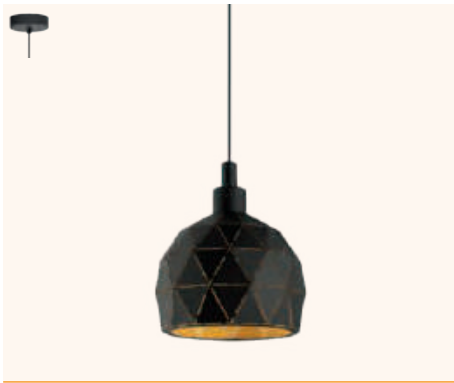

33345N ROCCAFORTE

pendant light; steel, black, gold

H 2000, Ø 170