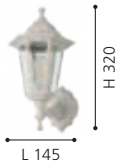

205466N DUANERA

wall light; plastic, white glass, clear

H 320, L 145, A 190