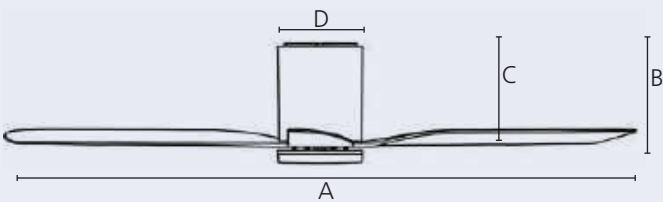

Dimensions

	mm	inches
A	1320	52.0
B	258	10.2
C	229	9.0
D	189	7.4

Airflow

Speed	max. Watts	m³/h	m³/h/W
night	1.9	2,591	1,363.7
1	3.1	4,506	1,453.5
2	4.8	7,196	1,499.2
3	9.1	8,730	959.3
4	14.5	9,574	660.3
5	29.0	11,895	410.2

Optional accessories

Page

20523705

20523706

Remote Kit	-	-
Extension Rods	-	-
LED Kit	-	-