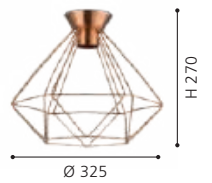

203312 TARBES

DIY Batten Fix; steel, black

H 230, Ø 175

1x 60W

9 008606 194254

203313 TARBES

DIY Batten Fix; steel, black

H 270, Ø 325

1x 60W

9 008606 194261

203314 TARBES

DIY Batten Fix; steel, brushed copper

H 230, Ø 175

1x 60W

9 008606 194278

203315 TARBES

DIY Batten Fix; steel, brushed copper

H 270, Ø 325

1x 60W

9 008606 194285