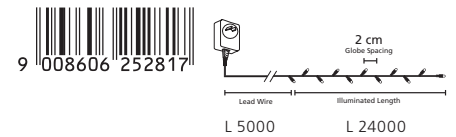

fairy lights; black, plastic

411516N FAIRY LIGHTS X800

fairy lights; black, plastic

411518N FAIRY LIGHTS X1200

fairy lights; black, plastic

L 11000 + 5000 lead

L 16000 + 5000 lead

L 24000 + 5000 lead