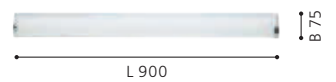

94714 GITA 2

wall / ceiling luminaire; cast metal, chrome

L 900, B 75, H 75