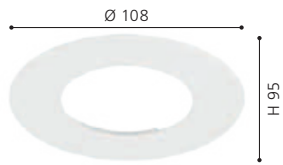

ROYSTAR INTERCHANGEABLE TRIMS

Change up your Roystar with optional coloured trims. Simply twist off and twist on a range of fashion colours to suit your decor. Available in flat, recessed, gimbal or extension plate options.

202629 FLAT

aluminium, brushed brass