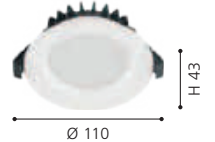

LED

202619N ROYSTAR

recessed luminaire; plastic, aluminium, white flat face

3000K | 4000K | 5000K

H 67, Ø 108

LED 9W	TRI COLOUR 800lm	100°	Ø 90mm
IP 44	IC-4	600mm	DIP SWITCH

9 008606 176069

LED

203905N ROYSTAR

recessed luminaire; plastic, aluminium, white recessed face

3000K | 4000K | 5000K

H 76, Ø 108

LED 9W	TRI COLOUR 800lm	100°	Ø 90mm
IP 44	IC-4	600mm	DIP SWITCH

9 008606 196319

LED

203906N ROYSTAR

recessed luminaire; plastic, aluminium, white flat face

3000K | 4000K | 5000K

H 38, Ø 110

LED 12W	TRI COLOUR 1000lm	100°	Ø 90mm
IP 44	IC-4	600mm	DIP SWITCH

9 008606 196326

LED

203907N ROYSTAR

recessed luminaire; plastic, aluminium, white recessed face

3000K | 4000K | 5000K

H 43, Ø 110

LED 12W	TRI COLOUR 1000lm	100°	Ø 90mm
IP 44	IC-4	600mm	DIP SWITCH

9 008606 196333