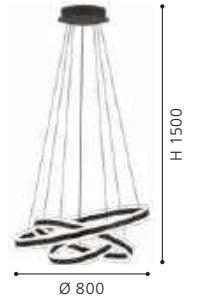

LED

39313 TONARELLA

pendant light; steel, champagne / satined

H 1500, Ø 800, B 265

LED warm WHITE 78W 9120lm

9 002759 393137