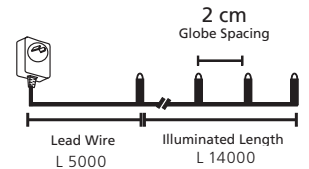

L 14000 + 5000 lead

x700
RGB
SAFE LOW VOLTAGE
5m lead wire
IP44
8 functions

9 008606 253036

411348N BERRY MINI LIGHT CHAIN X300

berry lights; plastic, black / plastic, white