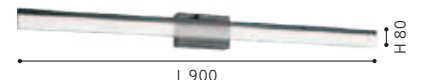

LED

205074 PALMITAL 2

wall luminaire; aluminium, steel, chrome / clear
3000K | 4000K | 5000K

L 595, H 80, A 65

11W
1400lm/
1400lm/
1600lm
DIP SWITCH

9 008606 238026

LED

205038 PALMITAL 2

wall luminaire; aluminium, steel, chrome / clear

3000K | 4000K | 5000K

L 900, H 80, A 65

11W
1500lm/
1600lm/
1600lm
DIP SWITCH

9 008606 237906

LED

205073 PALMITAL 2

wall luminaire; aluminium, steel, black / plastic, clear

3000K | 4000K | 5000K

L 595, H 80, A 65

10W
1400lm/
1400lm/
1600lm
DIP SWITCH

9 008606 238019

LED

205037 PALMITAL 2

wall luminaire; aluminium, steel, black / clear

3000K | 4000K | 5000K

L 900, H 80, A 65

10W
1500lm/
1600lm/
1600lm
DIP SWITCH

9 008606 237890