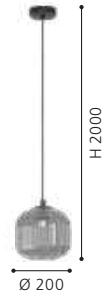

99371N MANTUNALLE 1

pendant light; steel, black / glass vaporized, black-transparent

H 2000, Ø 200

E27 1x 40W

9 008606 230389

99374N MANTUNALLE 1

table light; steel, black / glass vaporized, black-transparent

H 400, Ø 200, Base: Ø 220

E27 1x 40W

9 008606 230808

99373N MANTUNALLE 1

pendant light; steel, black / glass vaporized, black-transparent

H 2000, Ø 620

E27 3x 40W

9 008606 230396