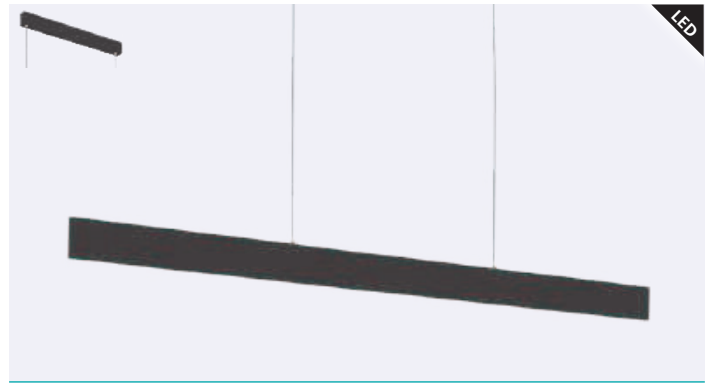

9 008606 216376

Canopy Width: 45mm
Pendant Width: 15mm

LED

204574 CLIMENE

pendant light; aluminium, black

3000K | 4000K | 5000K

L 1800, B 45, W 14, H 2500

LED 23 W DOWN	TRI COLOUR 2800lm/ 3300lm/ 3000lm	LED 11 W UP	TRI COLOUR 1300lm/ 1500lm/ 1400lm
DIP SWITCH			