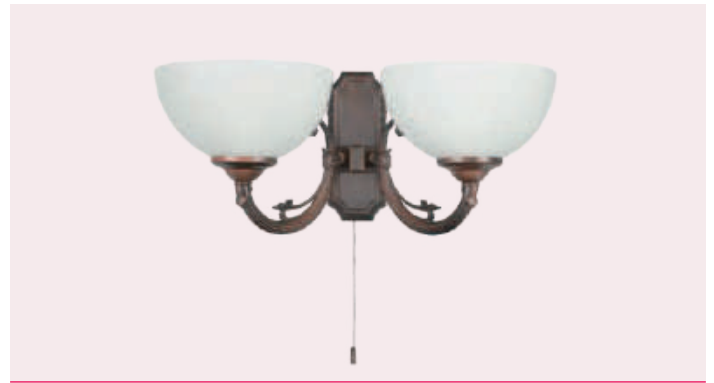

205122 SAVOY

wall light; cast metal, oil rubbed bronze / satin glass, white

L 410, H 160, A 210