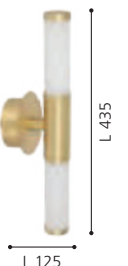

wall luminaire; steel, brass matt / glass opal-matt

L 435, H 125, L 125

2x 4.5W 960lm

9 008606 220229

205024

LED

205074 PALMITAL 2

wall luminaire; aluminium, steel, chrome / clear
3000K | 4000K | 5000K