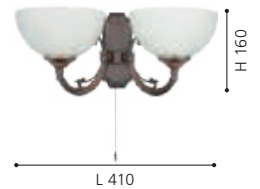

204955 SAVOY

wall light; cast metal, oil rubbed bronze / satin glass, white

L 180, H 160, A 240

205122 SAVOY

wall light; cast metal, oil rubbed bronze / satin glass, white

L 410, H 160, A 210

204955

85859 MARBELLA

wall light; cast metal, bronzed / glass alabaster, champagne

L 170, H 200, A 230