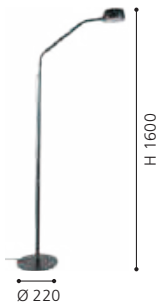

205208N BEN

floor lamp, steel, black

H 1600, Ø 220

LED

4.5W

neutral
WHITE

500lm

9 008606 232826

205207N