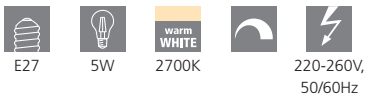

205433 E27-LED-A60

illuminant; glass, clear

L 255, Ø 200