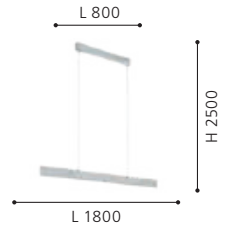

Canopy Width: 45mm
Pendant Width: 15mm