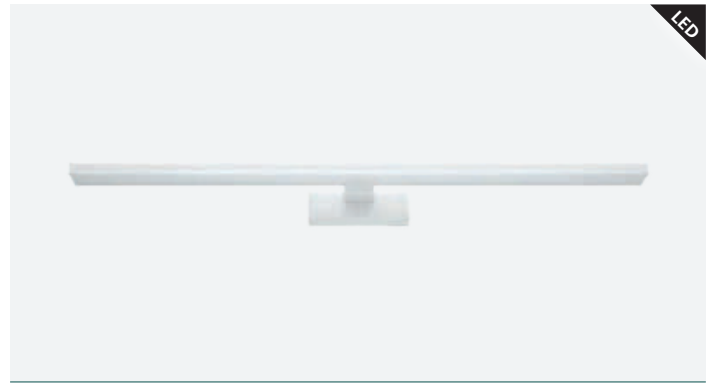

203425 PANDELLA 1

mirror luminaire; aluminium, plastic, white

L 780, H 40, A 120

14W 1700lm

IP44