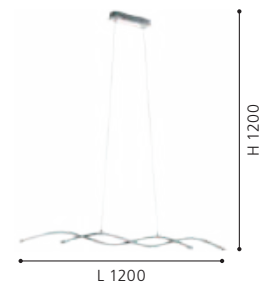

96104 LASANA 2

pendant light; steel, aluminium, chrome

L 1200, B 80, H 1200

2x 14 W
2x
1900lm