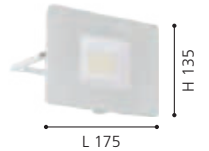

LED

203792N FAEDO 3

wall light; aluminium, black / glass, clear angled mounting bracket

L 110, H 80, A 30

10W	900lm	IP65	60cm flex & plug