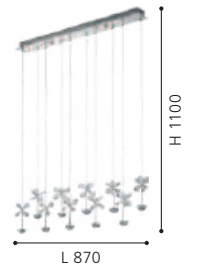

LED

LED

93663 PIANOPOLI

pendant light; stainless steel, chrome / crystal, clear

L 870, B 100, H 1100

LED
warm WHITE
10x 2.5W
10x 270lm
100%
100%

39545 PIANOPOLI 1

pendant light; steel, chrome / crystal, clear

H 3340, Ø 780

LED
warm WHITE
40x 1.8W
40x 215lm
100%
100%

93662