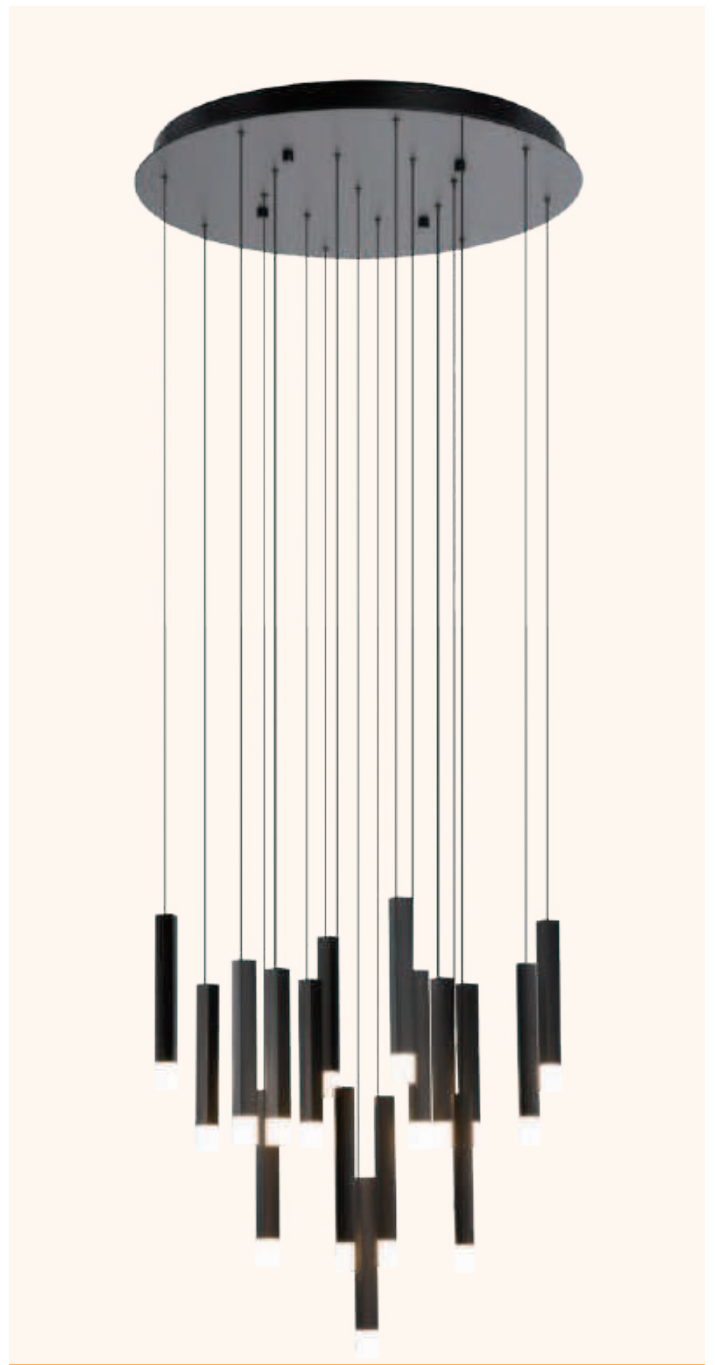

205663N ESTANERIOS

pendant light; aluminium, steel / black

H 3000, Ø 780

LED warm WHITE
LED 17x 2.9W

9 008606 267248