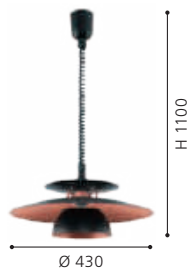

87055 BRENDA

pendant light; plastic, steel, white, chrome / steel, white

H 1300, Ø 430