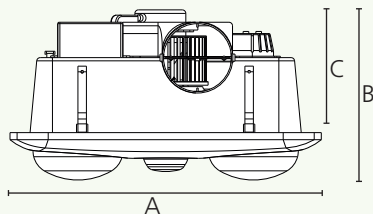

Dimensions

	mm	inches
A	440	17.3
B	241	9.5
C	174	6.9

Attention: Minimum ceiling cavity height of 250mm required for installation.

Airflow

Speed	max. Watts	m³/h	m³/h/W
1	25	260	10.4