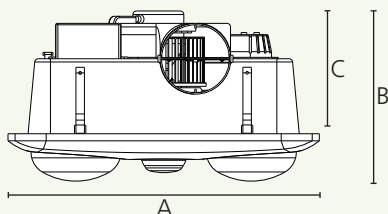

Dimensions

	mm	inches
A	480	18.9
B	260	10.2
C	202	8.0

Attention: Minimum ceiling cavity height of 250mm required for installation.

Airflow

Speed	max. Watts	m³/h	m³/h/W
1	40	460	11.5