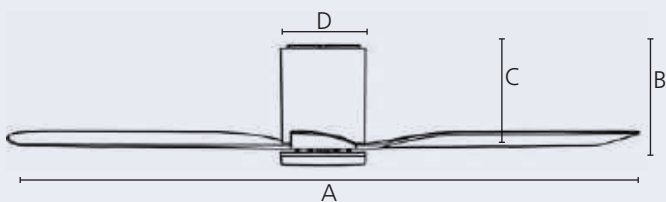

steel, black matt

Blades

ABS, UV Resistant, light walnut finish

28 W

11,895 m³/h

6 speed

30min/
1/2/4/8h

Dimensions