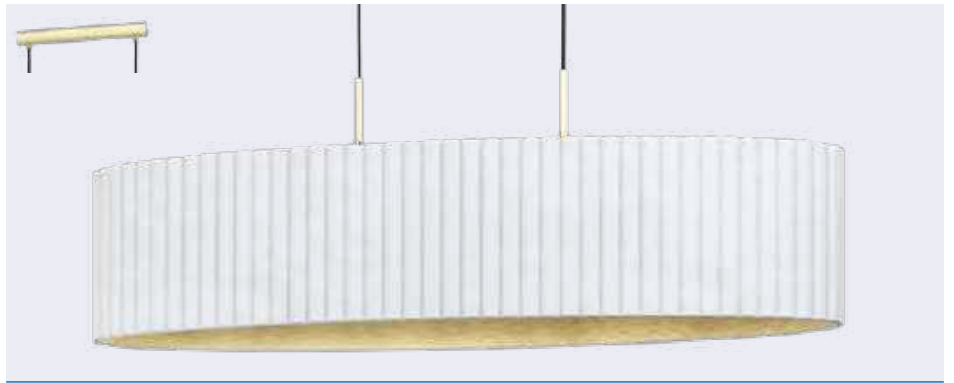

39764N TAMARESCO

pendant light; steel, brushed brass / velvet, white, gold

Pendant is oval shaped

L 1020, B 300, H 2000