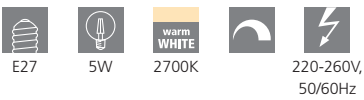

205424 E27-LED-G95

illuminant; glass, clear

L 138, Ø 95