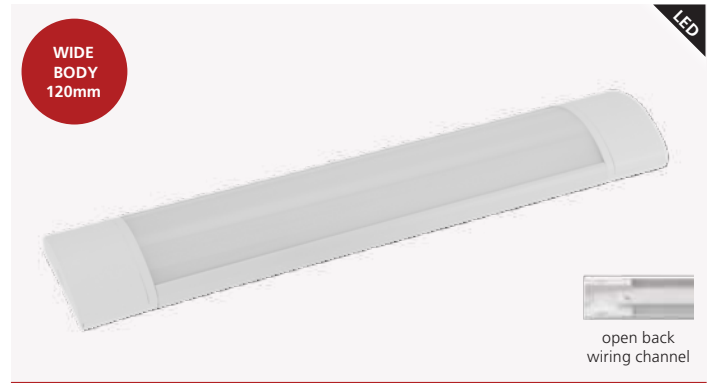

204762 LANKY

LED batten; plastic, white / plastic, white

3000K | 4000K | 5000K

L 590, W 80, H 36

204764 LANKY

LED batten; plastic, white / plastic, white

3000K | 4000K | 5000K

L 590, W 120, H 42