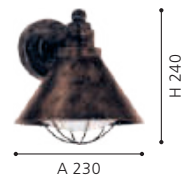

94858 BARROSELA

wall light; zinc-plated steel, copper-coloured antique / plastic, white

L 220, H 240, A 230

94792