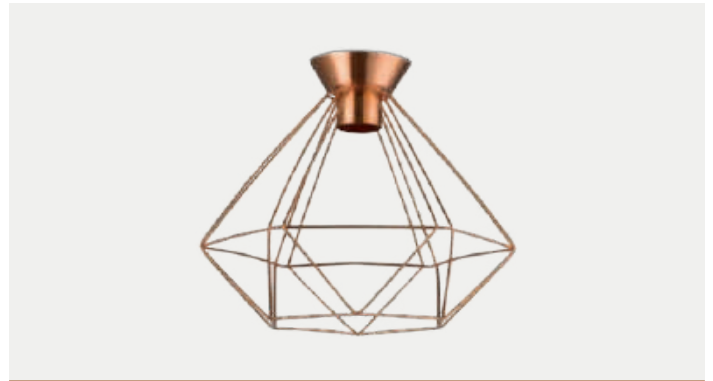

203315 TARBES

DIY Batten Fix; steel, brushed copper

H 270, Ø 325

1x 60W

9 008606 194285