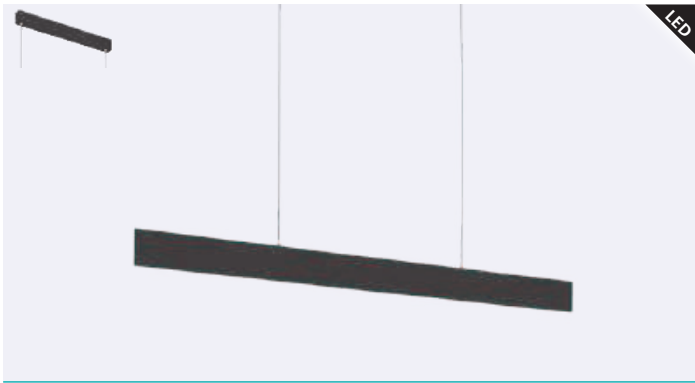

LED

204573 CLIMENE

pendant light; aluminium, black

3000K | 4000K | 5000K

L 1180, B 50, W 15, H 2500

LED 21 W DOWN	TRI COLOUR 2600lm/ 2900lm/ 2600lm	LED 8.4 W UP	TRI COLOUR 1000lm/ 1100lm/ 1000lm
DIP SWITCH			

9 008606 216376

Canopy Width: 45mm
Pendant Width: 15mm