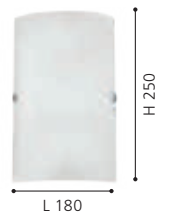

L 180, H 250, A 75

E14 1x 60W

9 008606 123582