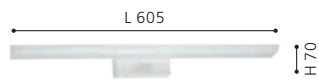

L 605, H 70, A 130

205044 TABIANO 2

mirror luminaire; steel, white

3000K | 4000K | 5000K

L 905, H 70, A 130

205045

96064 PANDELLA 1

mirror luminaire; aluminium, plastic, chrome, silver