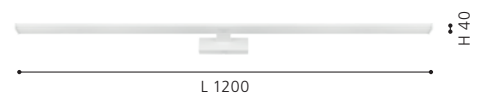

203938 PANDELLA 1

mirror luminaire; aluminium, plastic, white

L 1200, H 40, A 120

14W 1700lm

IP44

94713 GITA 2

wall / ceiling luminaire; cast metal, chrome

L 600, B 75, H 75