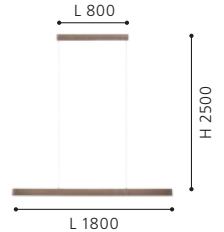

9 008606 220151

Canopy Width: 45mm
Pendant Width: 15mm

LED

205018 CLIMENE 2

pendant light; aluminium, steel, brushed aluminium, satin nickel, walnut

3000K | 4000K | 5000K

L 1800, B 45, W 15, H 2500

9 008606 220175