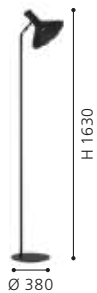

390219N MORESCANA

pendant light; steel, black

H 2000, L 960

E27 3x 28W