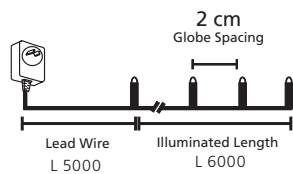

411349N BERRY MINI LIGHT CHAIN X300

berry lights; plastic, black / plastic, white

411352N BERRY MINI LIGHT CHAIN X700

berry lights; plastic, black / plastic, white

L 6000 + 5000 lead

x300
RGB
SAFE LOW VOLTAGE
5m lead wire
IP44
8 functions

9 008606 253012

L 14000 + 5000 lead

x700
RGB
SAFE LOW VOLTAGE
5m lead wire
IP44
8 functions

9 008606 253036

411348N BERRY MINI LIGHT CHAIN X300

berry lights; plastic, black / plastic, white

411351N BERRY MINI LIGHT CHAIN X700

berry lights; plastic, black / plastic, white

L 6000 + 5000 lead

x300
golden warm WHITE 2000K
SAFE LOW VOLTAGE
5m lead wire
IP44
8 functions

9 008606 253005

L 14000 + 5000 lead

x700
golden warm WHITE 2000K
SAFE LOW VOLTAGE
5m lead wire
IP44
8 functions

9 008606 253029