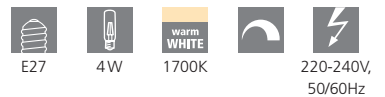

110201 E27-LED-T30

illuminant; glass, black transparent

L 185, Ø 30