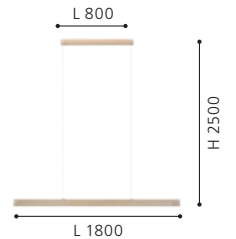

3000K | 4000K | 5000K

L 1800, B 45, W 15, H 2500

LED	TRI COLOUR	LED	TRI COLOUR
23 W	2800lm/	11 W	1300lm/
DOWN	3300lm/	UP	1500lm/
	3000lm		1400lm
		DIP	
		DIP	
		SWITCH	

9 008606 216468

Canopy Width: 45mm
Pendant Width: 15mm