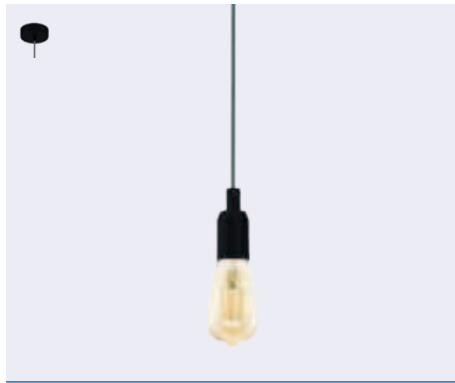

98063N ADRI 3

pendant light; steel, black

H 2000

9 008606 210138