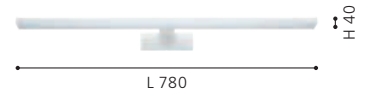

L 600, H 40, A 120

11W 1350lm

IP44

203425 PANDELLA 1

mirror luminaire; aluminium, plastic, white

L 780, H 40, A 120

14W 1700lm

IP44