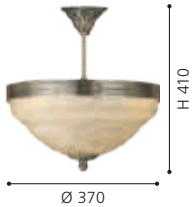

85856 MARBELLA

ceiling light; cast metal, bronzed / glass alabaster, champagne

H 410, Ø 370

E14 3x 60W

9 002759 858568

Ø 370

H 410

85857 MARBELLA

pendant light; cast metal, bronzed / glass alabaster, champagne

H 1100, Ø 740

E14 6x 60W

9 002759 858575

Ø 740

H 1100

85859 MARBELLA

wall light; cast metal, bronzed / glass alabaster, champagne

L 170, H 200, A 230

E14 1x 40W

9 002759 858599

L 170

H 200

A 230

85858 MARBELLA

pendant light; cast metal, bronzed / glass alabaster, champagne

H 1100, Ø 740

E14 9x 60W

9 002759 858582

Ø 740

H 1100