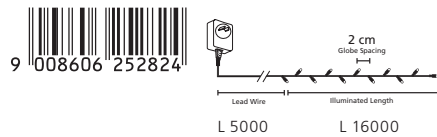

fairy lights; black, plastic

411516N FAIRY LIGHTS X800

fairy lights; black, plastic

411518N FAIRY LIGHTS X1200

fairy lights; black, plastic

L 11000 + 5000 lead

L 16000 + 5000 lead

L 24000 + 5000 lead