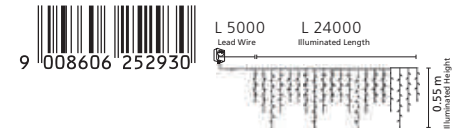

411523N ICICLE LIGHTS X960

icicle lights; black, plastic

L 24000 + 5000 lead