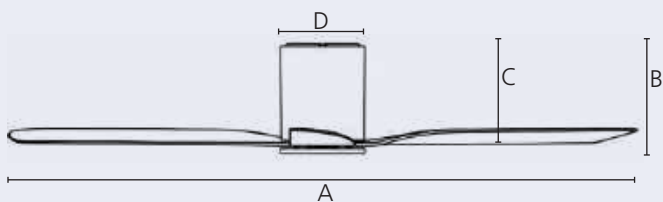

ABS, UV resistant, rustic timber finish

40 W

12,640 m³/h

6 speed

20W

2500lm

1/4 h

Dimensions