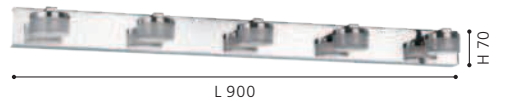

wall luminaire; steel, chrome / plastic, clear, satined

3000K | 4000K | 5000K

L 900, H 70, A 125

5x 5W
 5x 570lm
 DIP SWITCH

9 008606 237982

L 900

H 70

LED