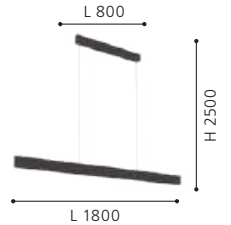

Canopy Width: 45mm
Pendant Width: 15mm