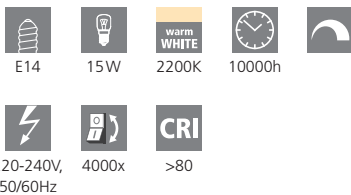

204678 B22-LED-A60

illuminant; plastic

* Voice control device not included

2700K-6500K + RGB

L 50, Ø 22