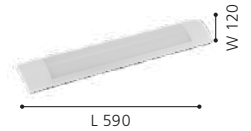

204764 LANKY

LED batten; plastic, white / plastic, white

3000K | 4000K | 5000K

L 590, W 120, H 42