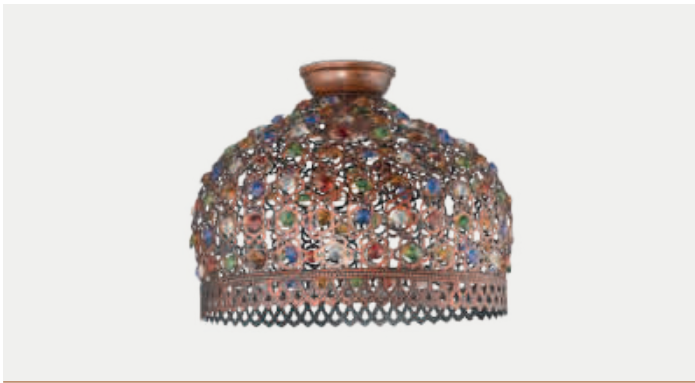

DIY Batten Fix; steel, brass matt / glass alabaster, white

H 125, Ø 170

203338 MURCIA

DIY Batten Fix; steel, brass matt / glass alabaster, white

H 155, Ø 300

203325 JADIDA

DIY Batten Fix; steel, copper-coloured antique / glass, coloured