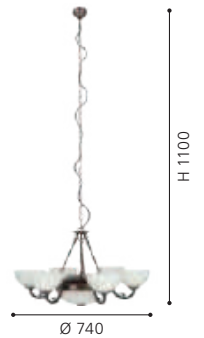

204955 SAVOY

wall light; cast metal, bronzed / satin glass, white

L 180, H 160, A 240