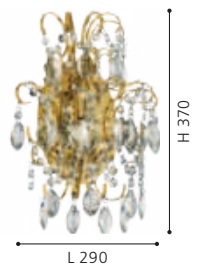

39602 FENOULLET 1

ceiling light; steel, brass / crystal, clear

H 355, Ø 600

39605 FENOULLET 1

pendant light; steel, brass / crystal, clear

H 1210, Ø 575

39606 FENOULLET 1

pendant light; steel, brass / crystal, clear

H 1210, Ø 735

39604 FENOULLET 1

wall light; steel, brass / crystal, clear

L 290, H 370, A 175