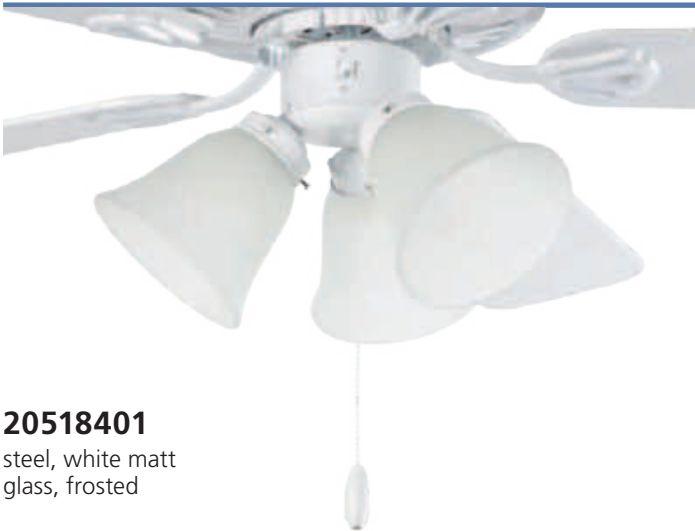

WAIKIKI LIGHT KIT

2
YEAR
WARRANTY