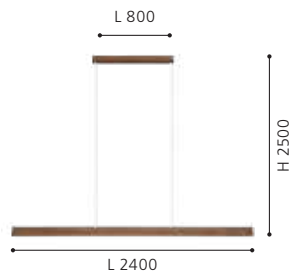

Canopy Width: 45mm
Pendant Width: 15mm

LED

205021 CLIMENE 2

pendant light; aluminium, steel, brushed aluminium, satin nickel, walnut

3000K | 4000K | 5000K

L 2400, B 45, W 15, H 2500

9 008606 220199

Canopy Width: 45mm
Pendant Width: 15mm