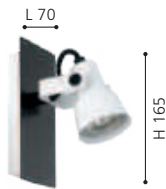

203429 TRILLO

spot; steel, white, black

L 70, H 165

GU10 1x 5W 345lm

203431 TRILLO

spot; steel, white, black

L 390, B 70

GU10 2x 5W 2x 345lm

203432 TRILLO

spot; steel, white, black

L 690, B 70

GU10 3x 5W 3x 345lm