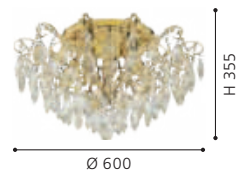

39602 FENOULLET 1

ceiling light; steel, brass / crystal, clear

H 355, Ø 600

E14

6x 25 W

9 002759 396022

39602