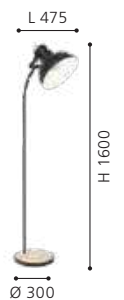

floor light; steel, wood, black, brown

L 475, B 300, H 1600, Base: Ø 300

E27 1x 28W

9 008606 230716

32915 TOWNSHEND

ceiling light; steel, wood, black

L 550, B 105, H 265

9 002759 329150