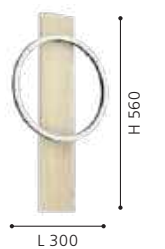

99466 BOYAL

wall light; steel, wood, black, natural wood

L 300, H 560, A 75