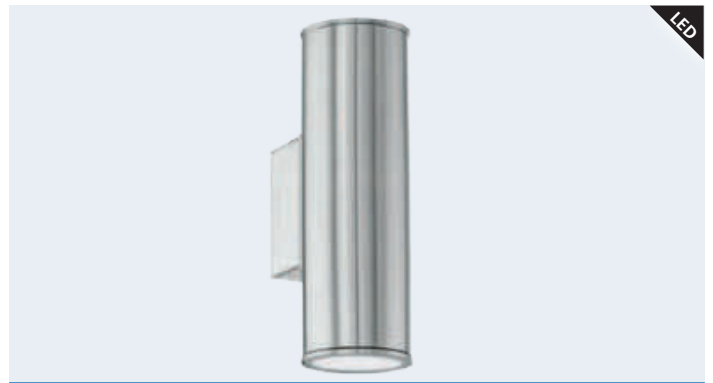

94107 RIGA

wall light; stainless steel, stainless steel

L 65, H 200, A 95