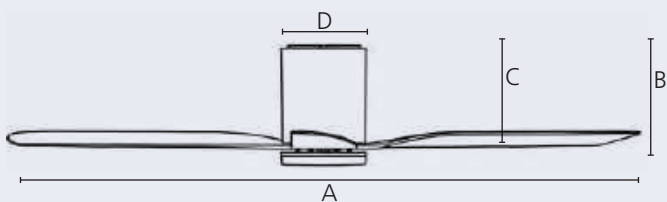

6 speed

30min/
1/2/4/8h

Dimensions

	mm	inches
A	1120	44.0
B	234	9.2
C	229	9.0
D	189	7.4

Airflow

Speed	max. Watts	m ³ /h	m ³ /h/W
night	1.5	2,093	1,395.3
1	2.2	3,684	1,674.5
2	3.1	4,940	1,593.5
3	4.6	6,651	2,145.5
4	7.0	7,903	1,129.0
5	14.0	9,270	662.1