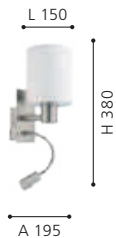

96477 PASTERI

wall light; steel, satin nickel / fabric, white

L 150, H 380, A 195