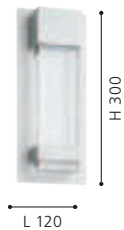

205029 VILLAGRAZIA

wall light; aluminium, white / glass with air inclusions, clear

L 120, H 400, A 70

6.6W 680lm IP44