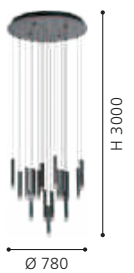

205647N ESTANERIOS

pendant light; aluminium, steel / black, king brown

H 3000, Ø 780

LED warm WHITE
LED 17x 2.9W

9 008606 267217

205663N ESTANERIOS

pendant light; aluminium, steel / black

H 3000, Ø 780

LED warm WHITE
LED 17x 2.9W

9 008606 267248