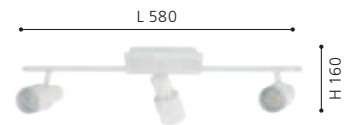

LED

204331 DAVIDA 2

spot; steel, white

L 165, B 70

GU10 1x 5W 1x 345lm

9 008606 207787

L 70

LED

204334 DAVIDA 2

spot; steel, white

L 780, H 160, B 165

GU10 4x 5W 4x 345lm

9 008606 207817

L 780

H 160

LED

204332 DAVIDA 2

spot; steel, white

L 390, H 160, B 165

GU10 2x 5W 2x 345lm

9 008606 207794

L 390

H 160

LED

204333 DAVIDA 2

spot; steel, white

L 580, H 160, B 165

GU10 3x 5W 3x 345lm

9 008606 207800

L 580

H 160