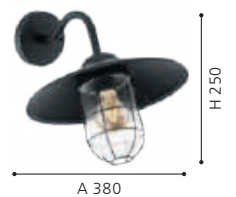

L 220, H 240, A 230

94858 BARROSELA

wall light; zinc-plated steel, copper-coloured antique / plastic, white

L 220, H 240, A 230

94792

94792 MELGOA

wall light; zinc-plated steel, black / glass, clear

L 300, H 250, A 380