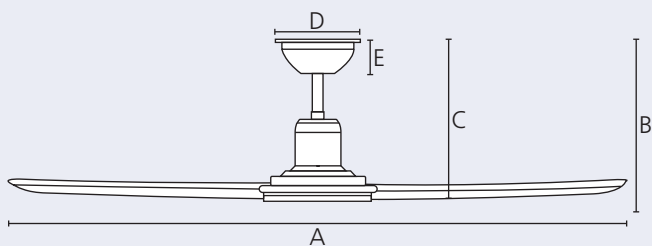

Housing
steel, oil rubbed bronze

Blades
ABS, UV Resistant, koa

33W

12091 m³/h

6 speed

13°

30min/1/2/
4/8 h

Dimensions