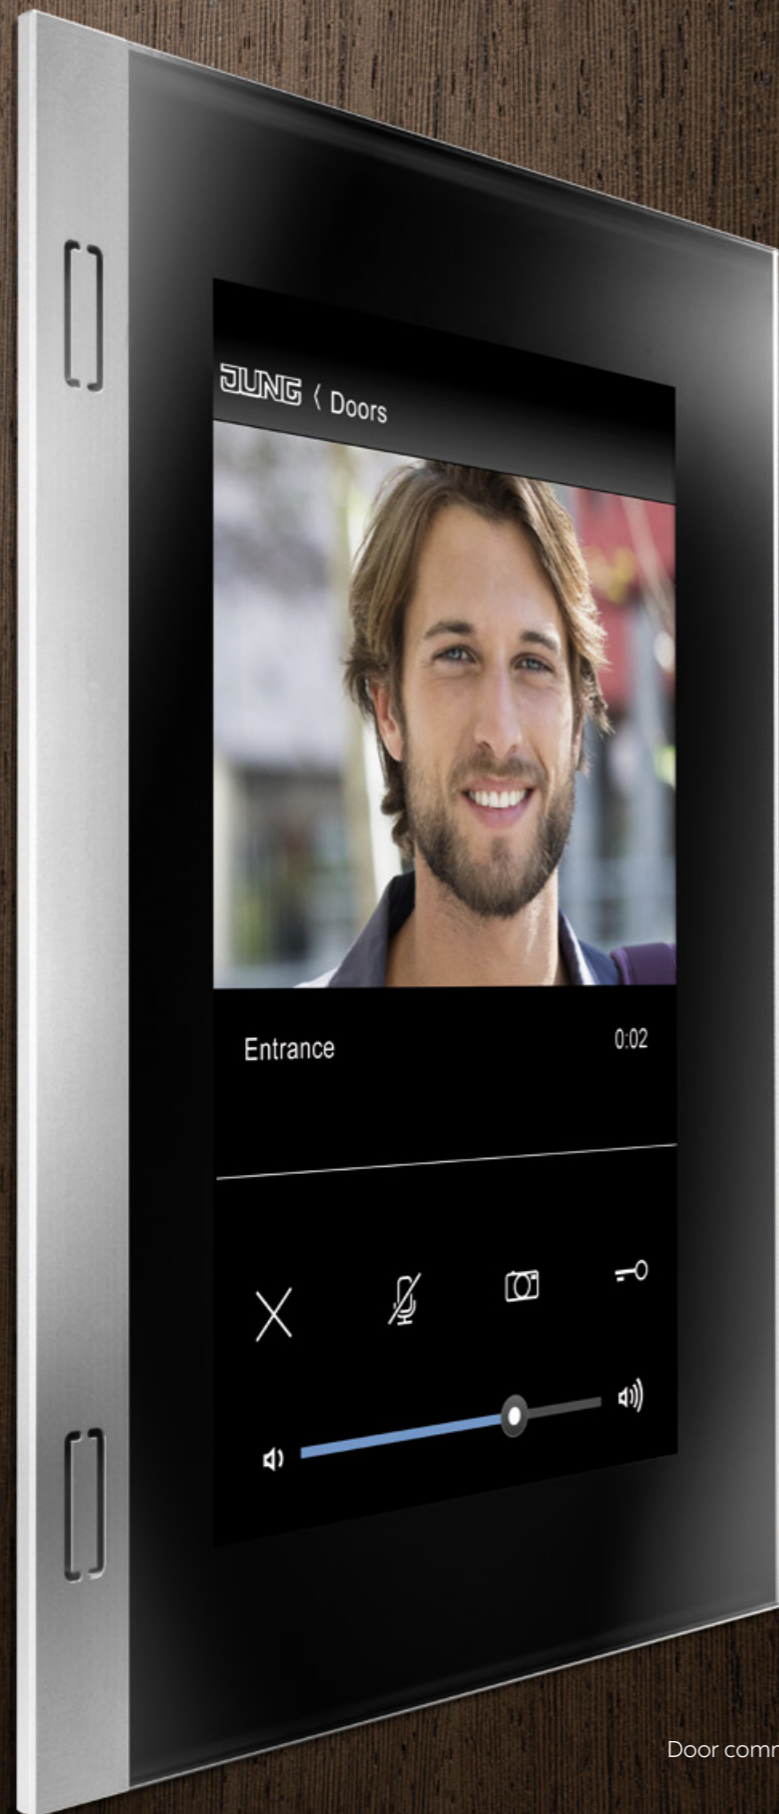

Door communication with the Smart Control 7

Impressively visualised

A smart home is always just as individual as its inhabitants. With modern KNX technology, it supports you in everyday life and if desired shows its benefits at a glance. All rooms, functions and states are shown clearly using touch displays – and of course completely operated as required. And also on the move,

you can monitor and control your smart home at any time using your smart phone or tablet. The living room is pleasantly warm on-time for the evening, the bedroom remains pleasantly cool, the lighting matches the situation perfectly and the shutters move depending on the weather or time. Simply by tapping.