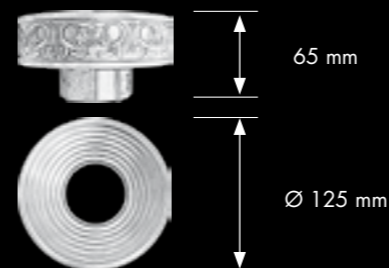

Роскошь и блеск отражаются от поверхностей светильников вызывая восхищение Коллекция точечных светильников EMPORIO является восхитительной олицетворяя собой эстетику и качество и в полной мере воплощая тягу к совершенству присущую всей продукции FEDE.

Новая коллекция это истинный шедевр, находящийся в полной гармонии с самой изысканной атмосферой. Это последний штрих для украшения декоративных проектов высокого класса.

Детали, безусловно, могут играть огромное значение.

Pasión por el latón y la creación de obras de arte únicas, bellamente concebidas, que se transforman en iluminación decorativa. Nos centramos en los detalles decorativos y sus acabados exclusivos, señas de identidad de la nueva colección EMPORIO.

La inspiración surge de la rica herencia de FEDE, revisando el diseño de nuestras colecciones clásicas, hemos creado un nuevo icono decorativo. Su original forma y decoración reflejan nuestra absoluta atención y cuidado de cada detalle. El lujo reina con un estilo pulido y elegante, simplemente sublime.

La nueva colección EMPORIO es un impresionante símbolo de los valores de FEDE que conjugan la estética con la calidad como premisas fundamentales.

Se trata de una obra maestra en perfecta armonía con ambientes exquisitos. El toque final para proyectos de Alta Decoración.

Los detalles marcan definitivamente la diferencia.

DIMENSIONS
РАЗМЕРЫ
DIMENSIONES