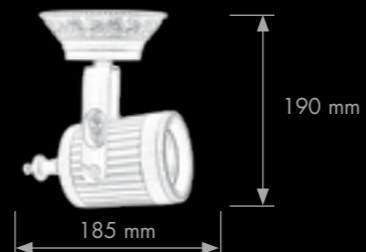

NEW VIENNA

GU10 COLLECTION

DIMENSIONS
РАЗМЕРЫ
DIMENSIONES